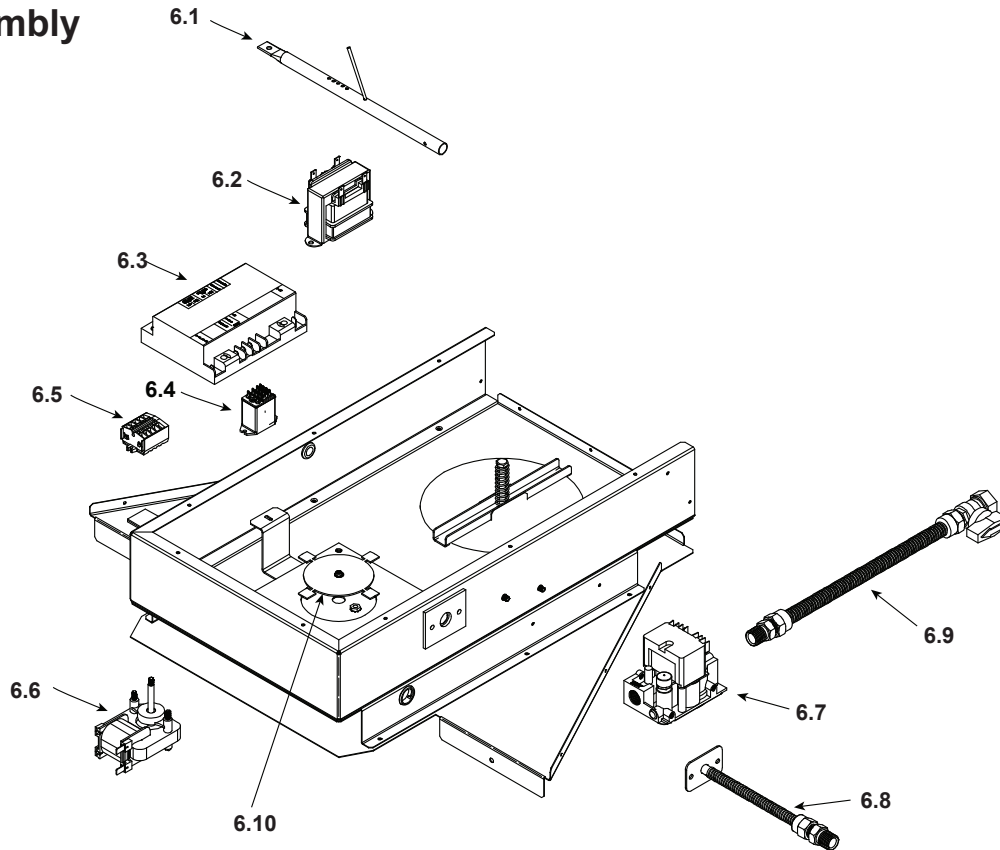

No one builds a better fire

Beginning Manufacturing Date: April 2004
Ending Manufacturing Date: June 2010

#6 Valve Assembly

IMPORTANT: THIS IS DATED INFORMATION. Parts must be ordered from a dealer or distributor. **Hearth and Home Technologies does not sell directly to consumers.** Provide model number and serial number when requesting service parts from your dealer or distributor.

**Stocked
at Depot**

ITEM	DESCRIPTION	COMMENTS	PART NUMBER	Stocked at Depot
6.1	Burner Tube		2073-025	Y
6.2	Transformer	No longer available	060-599	
6.3	Control Module	No longer available	2061-138	
		No longer available	SRV2061-592	
6.4	Relay Solder / Plug In	No longer available	2073-158	
		Post Feb 2005	N/A	
6.5	Terminal Block	No longer available	2073-157	
		Post Aug 2007	N/A	
6.6	Fan Motor, 120 V, 60H2, 71A	No longer available	2061-308A	
6.7	Electric Valve		2061-023	Y
6.8	Flex Tube	No longer available	2073-007	
6.9	Flex Ball Valve Assembly		SRV302-320	Y
6.10	Fan Blade	No longer available	2061-108A	
	Orifice (#50C)		582-850	Y
	Wire Bundle Assembly	No longer available	2073-009	
		No longer available	2073-059