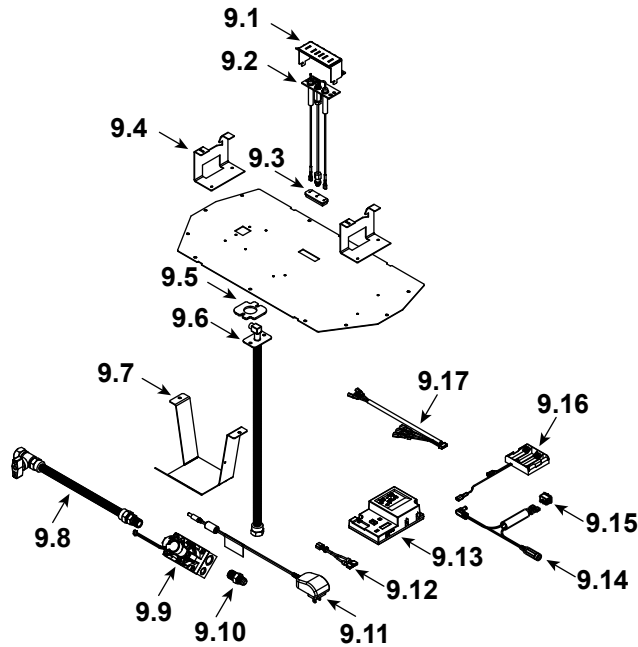

Stocked at Depot

ITEM	DESCRIPTION	COMMENTS	PART NUMBER	
1	Header Heat Shield		2118-120	
2	Non-Combustible Support		2491-104	
3	Top Fill		2491-135	
4	Non-Combustible Assembly		2491-079	
5	Base Pan		2491-111	
6	Burner Assembly		2491-007	Y
7	Glass Door Assembly		GLA-42HNG	Y
8	Lower Panel		2619-104	
9	Valve Assembly		Refer to Valve Page	
10	Junction box	Pre LC6531528	SRV4021-013	Y
		Post LC6531528	SRV2326-013	Y
11	Heat Shield, Junction Box		2491-129	
12	Heat Shield, Components		2493-129	

Additional service part numbers appear on following page.

#9 Valve Assembly

IMPORTANT: THIS IS DATED INFORMATION. Parts must be ordered from a dealer or distributor. **Hearth and Home Technologies does not sell directly to consumers.** Provide model number and serial number when requesting service parts from your dealer or distributor.

Stocked at Depot

ITEM	DESCRIPTION	COMMENTS	PART NUMBER	
9.1	Pilot Shield		2491-123	
9.2	Pilot Assembly NG		SRV2106-169	Y
	Pilot Assembly Propane		SRV2106-170	Y
9.3	Grommet		SRV2118-420	
9.4	Burner Support, Left and Right	1 Set	2491-169	
9.5	Gasket		2025-407	
9.6	Bulkhead W/Flex Tube		4021-428	Y
9.7	Valve Bracket		2491-153	
9.8	Flex Ball Valve Assembly, 12"		SRV302-320	Y
9.9	Valve NG		SRV2166-302	Y
	Valve Propane		2166-303	Y
9.10	Male Connector	Pkg of 5	303-315/5	Y
9.11	Transformer, 6 Volt Wall		SRV2326-131	Y
9.12	Jumper Wire		SRV2187-198	Y
9.13	Module, Control IFT		2326-130	Y
9.14	Reset Switch Wire	Propane Only	2550-135	Y
9.15	Reset Switch	Propane Only	2206-298	Y
9.16	Battery Holder 4AA, IFT		SRV2326-134	Y
9.17	Harness, IFT 6 Pin Wiring		SRV2326-132	Y
	Orifice NG (#42C)		582-842	Y
	Orifice Propane (.057C)		582-057	Y