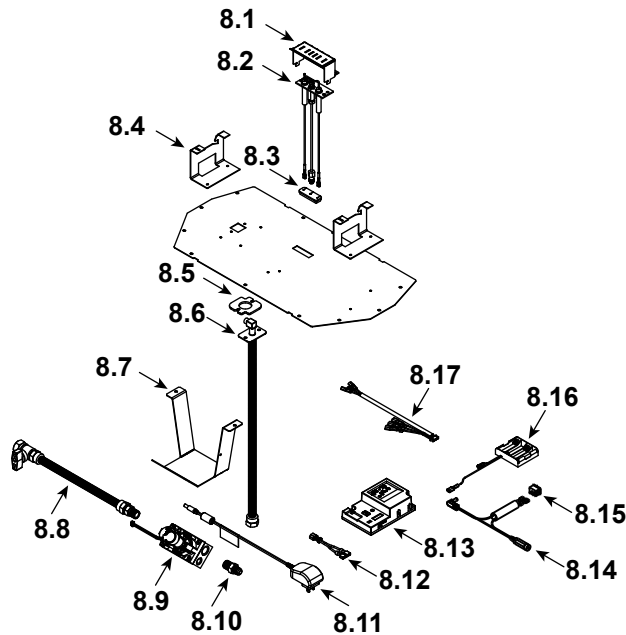

#8 Valve Assembly

IMPORTANT: THIS IS DATED INFORMATION. Parts must be ordered from a dealer or distributor. **Hearth and Home Technologies does not sell directly to consumers.** Provide model number and serial number when requesting service parts from your dealer or distributor.

**Stocked
at Depot**

ITEM	DESCRIPTION	COMMENTS	PART NUMBER	
8.1	Pilot Shield		2491-123	
8.2	Pilot Assembly NG		2106-169	Y
	Pilot Assembly Propane		2106-170	Y
8.3	Grommet		SRV2118-420	
8.4	Burner Support, Left and Right	1 Set	2491-169	
8.5	Gasket		2025-407	
8.6	Bulkhead W/Flex Tube		4021-428	Y
8.7	Valve Bracket		2491-153	
8.8	Flex Ball Valve Assembly, 12"		SRV302-320	Y
8.9	Valve NG		SRV2166-302	Y
	Valve Propane		2166-303	Y
8.10	Male Connector	Pkg of 5	303-315/5	Y
8.11	Transformer, 6 Volt Wall		SRV2326-131	Y
8.12	Jumper Wire		SRV2187-198	Y
8.13	Module, Control IFT		SRV2326-130	Y
8.14	Reset Switch Wire	Propane Only	2550-135	Y
8.15	Reset Switch	Propane Only	2206-298	Y
8.16	Battery Holder 4AA, IFT		SRV2326-134	Y
8.17	Harness, IFT 6 Pin Wiring		SRV2326-132	Y
	Orifice NG (#45C)		582-845	Y
	Orifice Propane (1.25C)		582-8125	Y

Additional service part numbers appear on following page.