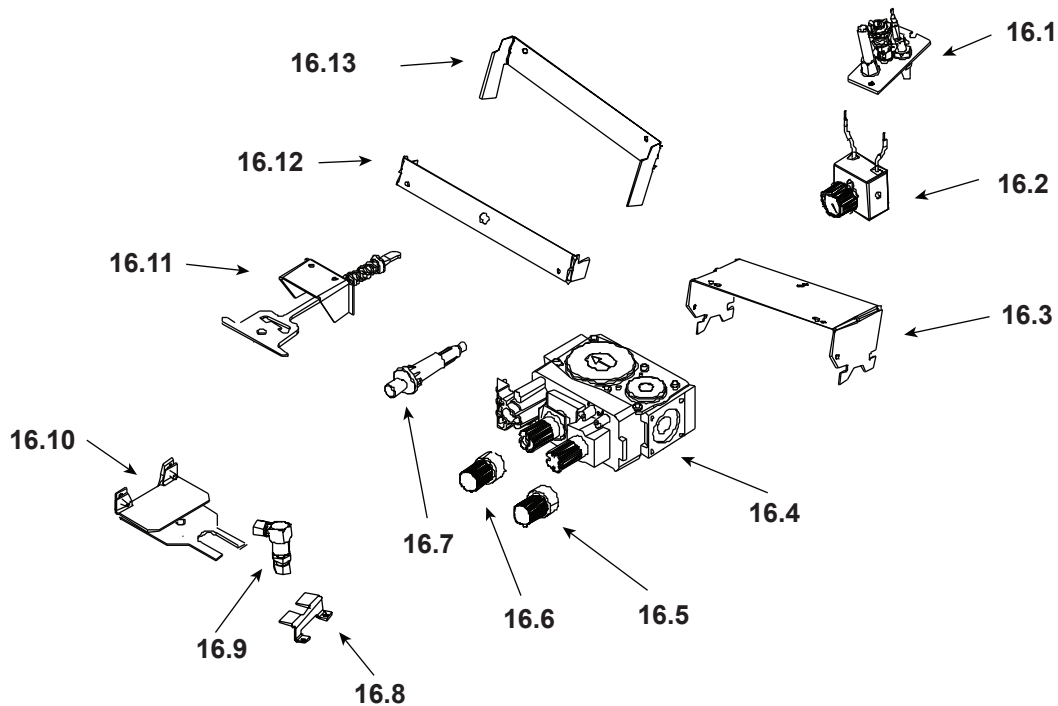

Log Set Assembly

Part number list on following page.

#16 Bottom Firebox Assembly

IMPORTANT: THIS IS DATED INFORMATION. Parts must be ordered from a dealer or distributor. **Hearth and Home Technologies does not sell directly to consumers.** Provide model number and serial number when requesting service parts from your dealer or distributor.

**Stocked
at Depot**

ITEM	DESCRIPTION	COMMENTS	PART NUMBER	
16.1	Pilot Assembly NG(for LP use LP Pilot Orifice)		7003-014	Y
	Pilot Assembly NG (with Injector)		842-4280	Y
16.2	Speed Control		842-0370	Y
16.3	Valve Bracket		7008-112	
16.4	Valve NG		842-0240	Y
	Valve LP		842-0230	Y
16.5	Knob Extension, On/ Off		SRV37D0010	
16.6	Knob, Extension, HI/LO		571-533	Y
16.7	Piezo Ignitor		291-513	Y
16.8	Bulkhead Stop		SRV474-0090	
16.9	Bulkhead		26457	Y
16.10	Air shutter Assembly	No longer available	7002-016	
16.11	Latch Assembly		7003-005	Y
16.12	Burner Support, Front		7002-132	
16.13	Burner support, Rear		7002-127	
	Flex Assembly 24 in		2098-034	Y
	Orifice, NG .106		19837	Y
	Orifice, LP .063		SRV17236	Y

Additional service part numbers appear on following page.