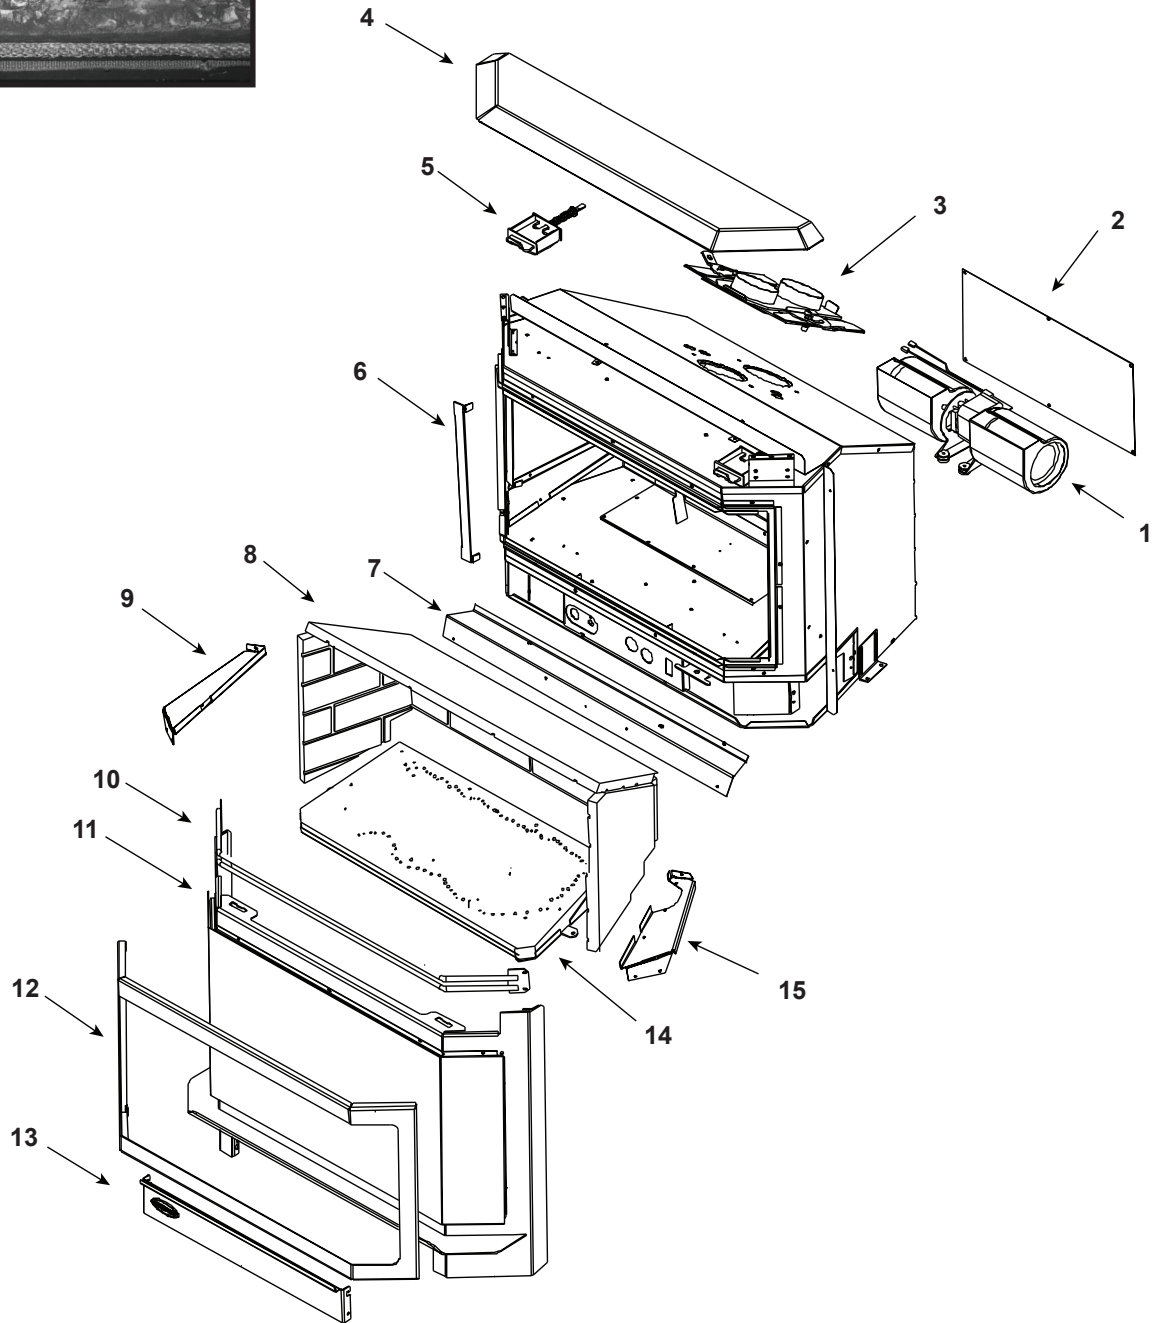

Log Set Assembly

Part number list on following page.

#16 Bottom Firebox Assembly

IMPORTANT: THIS IS DATED INFORMATION. Parts must be ordered from a dealer or distributor. **Hearth and Home Technologies does not sell directly to consumers.** Provide model number and serial number when requesting service parts from your dealer or distributor.

**Stocked
at Depot**

ITEM	DESCRIPTION	COMMENTS	PART NUMBER	
16.1	Pilot Assembly NG(for LP use LP Pilot Orifice)		7003-014	Y
	Pilot Assembly NG (with Injector)		842-4280	Y
16.2	Speed Control		842-0370	Y
16.3	Valve Bracket		7008-112	
16.4	Valve NG		842-0240	Y
	Valve LP		842-0230	Y
16.5	Knob Extension, On/ Off		SRV37D0010	
16.6	Knob, Extension, HI/LO		571-533	Y
16.7	Piezo Ignitor		291-513	Y
16.8	Bulkhead Stop		SRV474-0090	
16.9	Bulkhead		26457	Y
16.10	Air shutter Assembly	No longer available	7002-016	
16.11	Latch Assembly		7003-005	Y
16.12	Burner Support, Front		7002-132	
16.13	Burner support, Rear		7002-127	
	Flex Assembly 24 in		2098-034	Y
	Orifice, NG .106		19837	Y
	Orifice, LP .063		SRV17236	Y