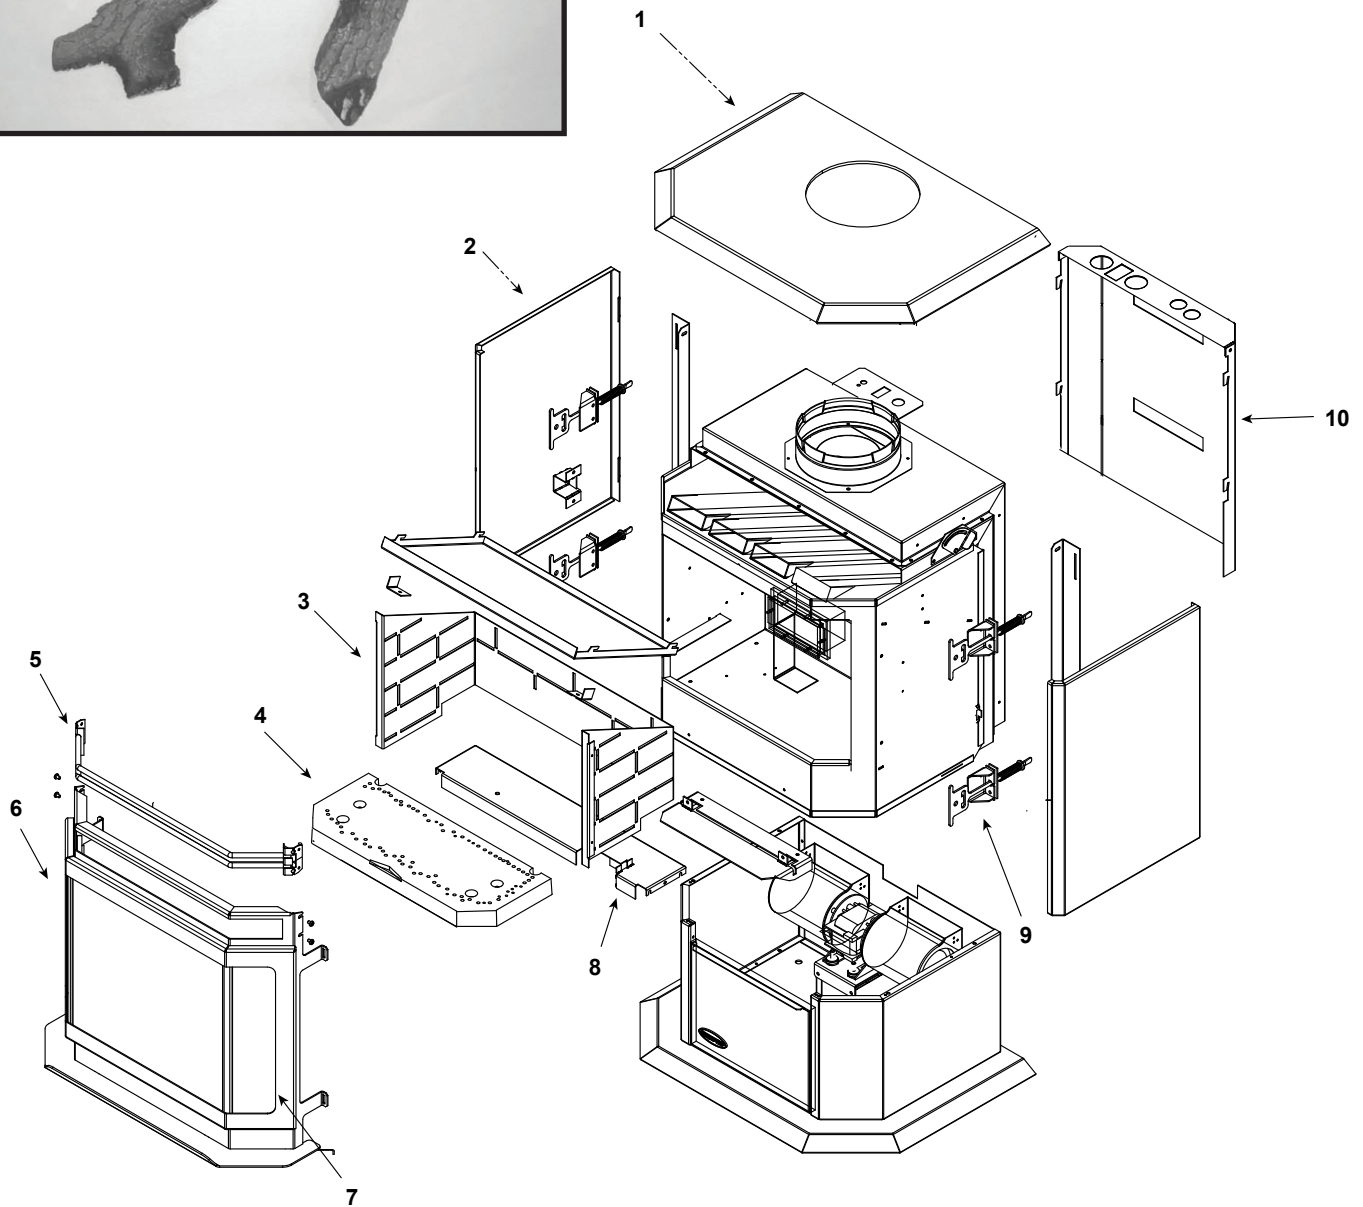

Log Set Assembly

Part number list on following page.

Beginning Manufacturing Date: Dec 2003
Ending Manufacturing Date: Feb 2006

IMPORTANT: THIS IS DATED INFORMATION. Parts must be ordered from a dealer or distributor. **Hearth and Home Technologies does not sell directly to consumers.** Provide model number and serial number when requesting service parts from your dealer or distributor.

**Stocked
at Depot**

ITEM	DESCRIPTION	COMMENTS	PART NUMBER	
	Log Set Assembly		842-4111	Y
1	Top Assembly	No longer available	SRV452-0380A	
2	Curtain Side	No longer available	SRV452-0360	
3	Refractory Assembly	Metal	452-0440	
4	Burner Assembly	Pre SN 653758	842-4070	Y
		Post SN 653758	842-5180	Y
5	Grill Bar Assembly	No longer available	SRV474-5050	
		No longer available	RDGRL-CB-GD	
		No longer available	RDGRL-CB-NL	
6	Door Assembly		DOOR-COLBAY	
7	Door Crown	No longer available	SRV452-0130	
		No longer available	DC-CB-GD	
		No longer available	DC-CB-NL	
8	Rear Log Support		474-0080	
9	Latch Assembly	No longer available	452-5070	Y
10	Valve Cover	No longer available	SRV474-0240	