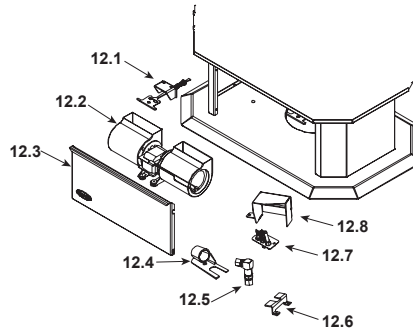

#12 Pedestal Assembly

IMPORTANT: THIS IS DATED INFORMATION. Parts must be ordered from a dealer or distributor. **Hearth and Home Technologies does not sell directly to consumers.** Provide model number and serial number when requesting service parts from your dealer or distributor.

**Stocked
In Depot**

ITEM	DESCRIPTION	COMMENTS	PART NUMBER	
12.1	Latch Assembly		452-5070	Y
12.2	Blower		812-4900	Y
	Blower Plate		SRV457-0560	
	Blower Bracket		SRV474-0210	
12.3	Pedestal Door		SRV474-0190	
12.4	Air Shutter Assembly		SRV468-5060	Y
12.5	Bulkhead		26457	Y
12.6	Bulkhead Stop		SRV474-0090	
12.7	NG Pilot Assembly w/Propane Orifice		842-4940	Y
	Thermocouple		200-2950	Y
	Thermopile		842-0250	Y
12.8	Pilot Bracket	No longer available	474-0100	
	Adaptor	Inner 4"	200-2470	
	Baffle Assembly	No longer available	842-4051	
	Baffle Hanger	No longer available	452-0030	
	Brick Refractory Ceramic	No longer available	841-0810	
	Burner Support Kit	No longer available	842-5190	
	Electrode	EZ Flush 42	842-4580	Y
	Face Support	No longer available	474-0260	
	Flex Line	3/8 comp x 30 "	200-2940	Y
	Flex Line	24"	2098-034	Y
	Gasket, Tadploe, 1/2" Bulb, Tail 3/4" PSA	10 FT	842-5130	
	Mineral Wool		050-721	
	Orifice NG (.106)		19837	Y
	Orifice LP (.063)		SRV17236	Y
	Power Cord		832-2410	Y
	Snap Disc		SRV230-0960	Y
	Wire Harness		474-0350	Y
	Component Pack	No longer available	474-5070	
	Touch Up Paint		812-0910