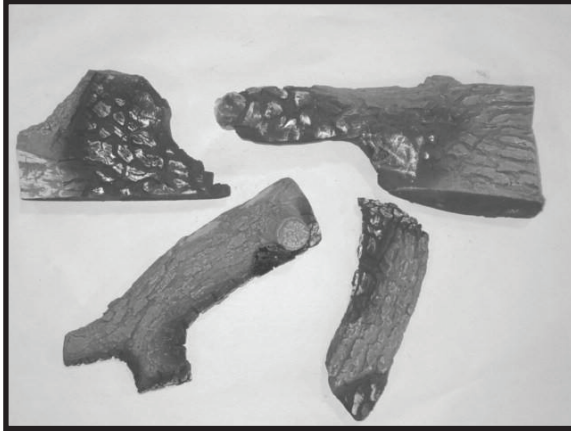

Log Set Assembly

Part number list on following page.

Beginning Manufacturing Date: Dec 2003
Ending Manufacturing Date: Feb 2006

IMPORTANT: THIS IS DATED INFORMATION. Parts must be ordered from a dealer or distributor. **Hearth and Home Technologies does not sell directly to consumers.** Provide model number and serial number when requesting service parts from your dealer or distributor.

**Stocked
at Depot**

ITEM	DESCRIPTION	COMMENTS	PART NUMBER	
	Log Set Assembly		842-4111	Y
1	Top Assembly	No longer available	SRV452-0380A	
2	Curtain Side	No longer available	SRV452-0360	
3	Refractory Assembly	Metal	452-0440	
4	Burner Assembly	Pre SN 653758	842-4070	Y
		Post SN 653758	842-5180	Y
5	Grill Bar Assembly	No longer available	SRV474-5050	
		No longer available	RDGRL-CB-GD	
		No longer available	RDGRL-CB-NL	
6	Door Assembly		DOOR-COLBAY	
7	Door Crown	No longer available	SRV452-0130	
		No longer available	DC-CB-GD	
		No longer available	DC-CB-NL	
8	Rear Log Support		474-0080	
9	Latch Assembly	No longer available	452-5070	Y
10	Valve Cover	No longer available	SRV474-0240	