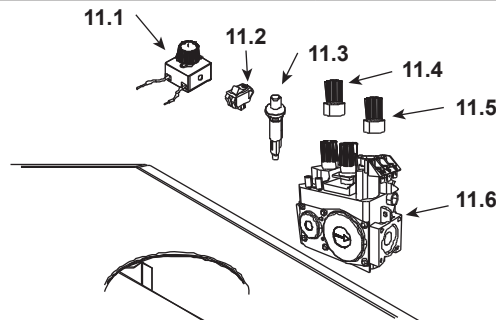

Beginning Manufacturing Date: Dec 2003
Ending Manufacturing Date: Feb 2006

IMPORTANT: THIS IS DATED INFORMATION. Parts must be ordered from a dealer or distributor. **Hearth and Home Technologies does not sell directly to consumers.** Provide model number and serial number when requesting service parts from your dealer or distributor.

**Stocked
at Depot**

ITEM	DESCRIPTION	COMMENTS	PART NUMBER	
	Log Set Assembly		842-4111	Y
1	Top Assembly	No longer available	SRV452-0380A	
2	Curtain Side	No longer available	SRV452-0360	
3	Refractory Assembly	Metal	452-0440	
4	Burner Assembly	Pre SN 653758	842-4070	Y
		Post SN 653758	842-5180	Y
5	Grill Bar Assembly	No longer available	SRV474-5050	
		No longer available	RDGRL-CB-GD	
		No longer available	RDGRL-CB-NL	
6	Door Assembly		DOOR-COLBAY	
7	Door Crown	No longer available	SRV452-0130	
		No longer available	DC-CB-GD	
		No longer available	DC-CB-NL	
8	Rear Log Support		474-0080	
9	Latch Assembly	No longer available	452-5070	Y
10	Valve Cover	No longer available	SRV474-0240	

#11 Valve Components

11.1	Speed Control		842-0370	Y
	Knob		200-2041	Y
11.2	On/Off Rocker Switch		SRV32D0232	Y
11.3	Piezo Ignitor		291-513	Y
11.4	Knob On/Off		SRV37D0010	
11.5	Knob Hi/LO		571-533	Y
11.6	Valve NG		842-0240	Y
	Valve LP		842-0230	Y
	Valve Bracket	No longer available	474-0230	
	Conversion Kit NG		NGK-MB	Y
	Conversion Kit LP		LPK-MB	Y
	Pilot Orifice NG		842-4440	Y
	Pilot Orifice LP		SRV200-2630	Y
	Regulator NG		SRV230-1570	Y
	Regulator LP		SRV230-1520	Y

Additional service part numbers appear on following page.