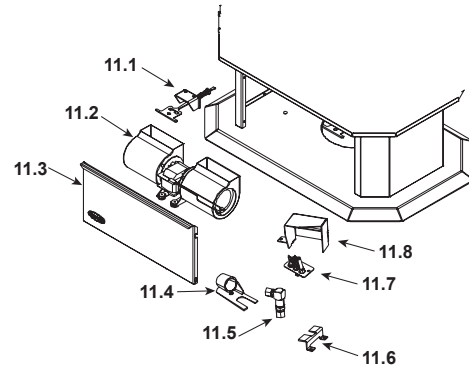

#11 Pedestal Components

IMPORTANT: THIS IS DATED INFORMATION. Parts must be ordered from a dealer or distributor. **Hearth and Home Technologies does not sell directly to consumers.** Provide model number and serial number when requesting service parts from your dealer or distributor.

**Stocked
In Depot**

ITEM	DESCRIPTION	COMMENTS	PART NUMBER	
10.1	Speed Control Knob		842-0370 200-2041	Y Y
10.2	On/Off Rocker Switch		SRV32D0232	Y
10.3	Piezo Ignitor		291-513	Y
10.4	Knob On/Off		SRV37D0010	
10.5	Knob Hi/LO		571-533	Y
10.6	Valve NG		842-0240	Y
	Valve LP		842-0230	Y
	Valve Bracket	No longer available	474-0230	
11.1	Latch Assembly		452-5070	
11.2	Blower		812-4900	Y
	Blower Plate		SRV457-0560	
	Blower Bracket		SRV474-0210	
11.3	Pedestal Door	No longer available	SRV474-0190	
		No longer available	474-0190	
11.4	Air Shutter Assembly		SRV468-5060	Y
11.5	Bulkhead		26457	Y
11.6	Bulkhead Stop		SRV474-0090	
11.7	NG Pilot Assembly /w Propane Orifice		842-4940	Y
	Thermocouple		200-2950	Y
	Thermopile		842-0250	Y
12	Pilot Bracket	No longer available	474-0100	
	Orifice NG (.106)		19837	Y
	Orifice LP (.063)		17236	Y
	Conversion Kit NG		NGK-MB	Y
	Conversion Kit LP		LPK-MB	Y
	Pilot Orifice NG		842-4440	Y
	Pilot Orifice LP		SRV200-2630	Y
	Regulator NG		SRV230-1570	Y
	Regulator LP		SRV230-1520	Y