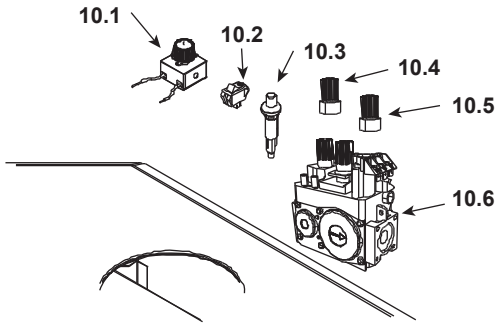

#10 Valve Components