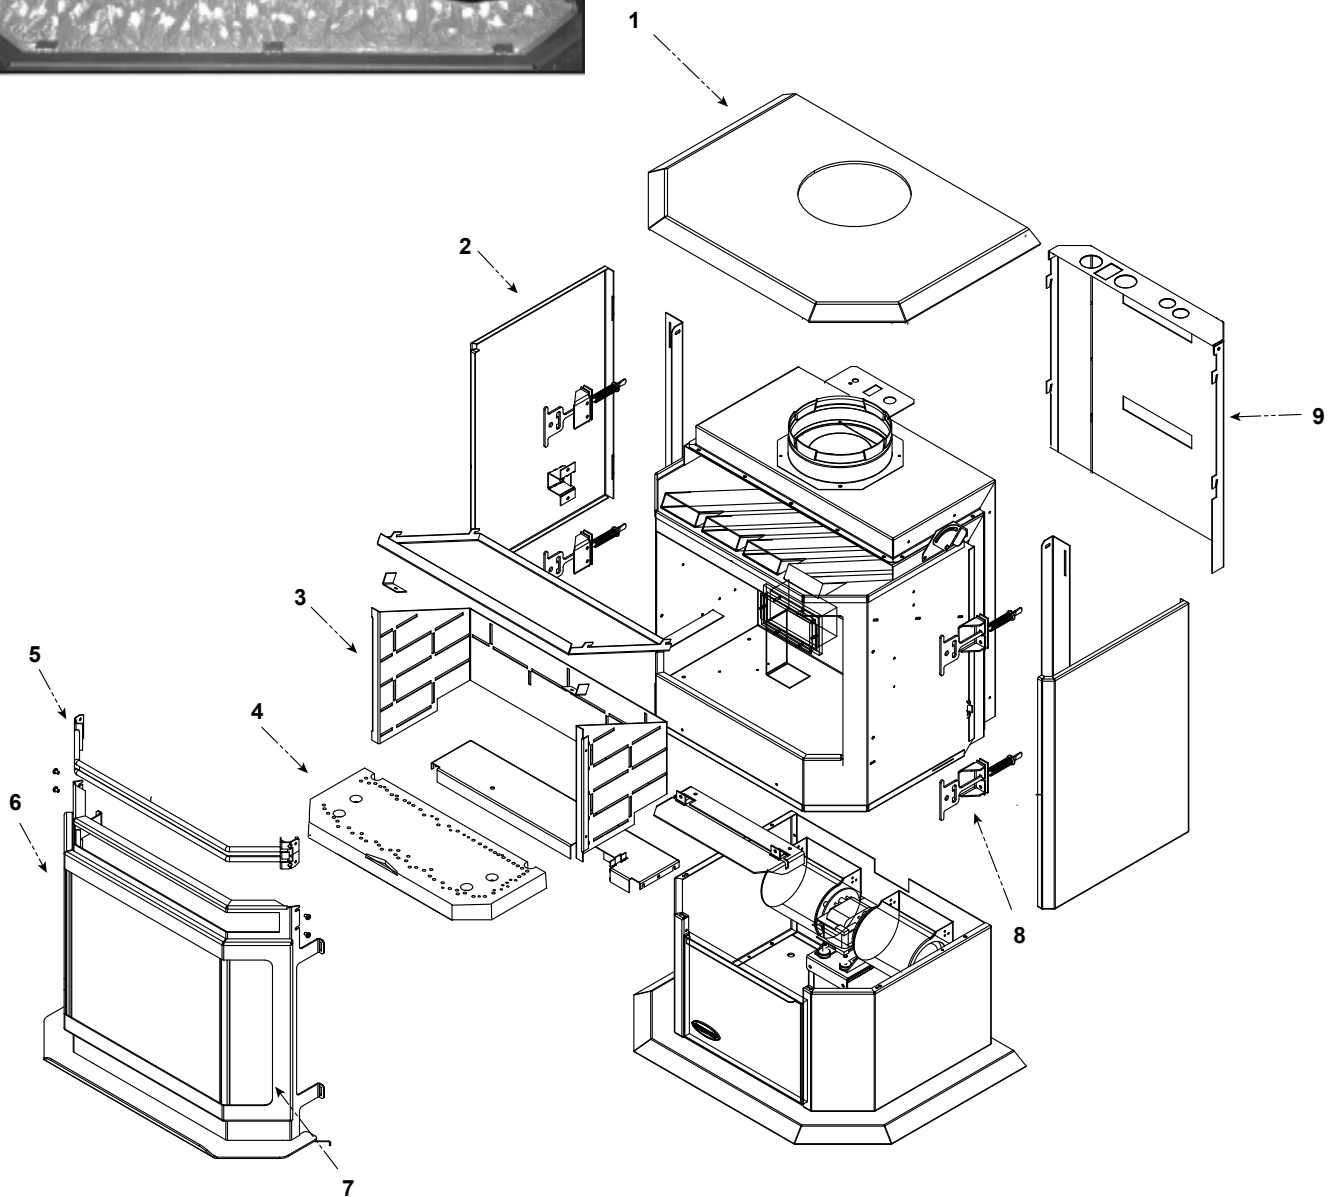

Log Set Assembly

Part number list on following page.

Beginning Manufacturing Date: Feb 2005
Ending Manufacturing Date: Jun 2013

IMPORTANT: THIS IS DATED INFORMATION. Parts must be ordered from a dealer or distributor. **Hearth and Home Technologies does not sell directly to consumers.** Provide model number and serial number when requesting service parts from your dealer or distributor.

**Stocked
at Depot**

ITEM	DESCRIPTION	COMMENTS	PART NUMBER	
	Log Set Assembly		842-4111	Y
1	Top Assembly	No longer available	SRV452-0380A	
		No longer available	452-0380A	
2	Curtain Side	No longer available	SRV452-0360	
		No longer available	452-0360	
3	Refractory Assembly	Metal	452-0440	
4	Burner Assembly	Pre SN 653758	842-4070	Y
		Post SN 653758	842-5180	Y
5	Grill Bar Assembly, BLACK	No longer available	SRV474-5050	
		Post SN 002660896	474-5050	
	Grill Bar Assembly	No longer available	RDGRL-CB-GD	
		No longer available	RDGRL-CB-NL	
6	Door Assembly	Pre SN 002660896	DOOR-COLBAY	
		Post SN 002660896	DOOR-COLBAY-B	
	Gasket, Tadpole	10 FT	842-5130	Y
7	Door Crown, BLACK	No longer available	SRV452-0130	
		Post SN 002660896	452-0130	
	Door Crown	No longer available	DC-CB-GD	
		No longer available	DC-CB-NL	
8	Latch Assembly	No longer available	452-5070	
9	Valve Cover	No longer available	SRV474-0240	
		No longer available	474-0240	
	Adaptor	Inner 4"	200-2470	
	Adaptor	6 5/8"	SRV7010-172	
	Baffle Assembly	No longer available	842-4051	
	Baffle Hanger	No longer available	452-0030	
	Brick Refractory Ceramic	No longer available	841-0810	Y
	Rear Log Support		474-0080	
	Burner Support Kit	No longer available	842-5190	
	Electrode	EZ Flush 42	842-4580	Y
	Face Support	No longer available	474-0260	
	Flex Line	3/8 comp x 30 "	200-2940	Y
	Flex Line	24"	2098-034	Y
	Mineral Wool		050-721	
	Power Cord		832-2410	Y
	Snap Disc		SRV230-0960	Y
	Wire Harness		474-0350	Y
	Component Pack	No longer available	474-5070	
	Touch Up Paint	Pre SN 002660896	812-0910	
		Post SN 002660896	TUP-GBK-12	