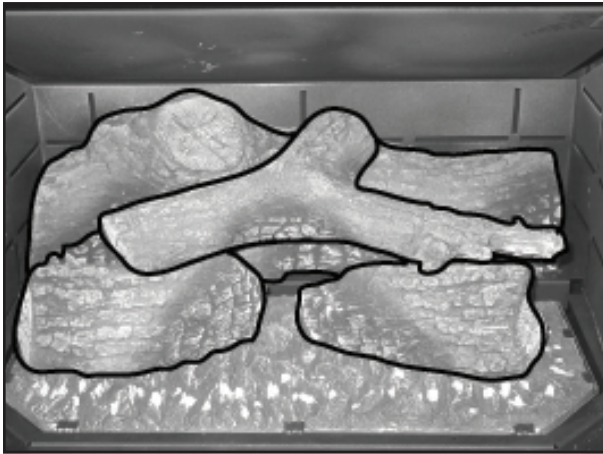

Log Set Assembly

Part number list on following page.

Beginning Manufacturing Date: Feb 2005
Ending Manufacturing Date: Jun 2013

IMPORTANT: THIS IS DATED INFORMATION. Parts must be ordered from a dealer or distributor. **Hearth and Home Technologies does not sell directly to consumers.** Provide model number and serial number when requesting service parts from your dealer or distributor.

**Stocked
at Depot**

ITEM	DESCRIPTION	COMMENTS	PART NUMBER	
	Log Set Assembly		842-4111	Y
1	Top Assembly	No longer available	SRV452-0380A	
		No longer available	452-0380A	
2	Curtain Side	No longer available	SRV452-0360	
		No longer available	452-0360	
3	Refractory Assembly	Metal	452-0440	
4	Burner Assembly	Pre SN 653758	842-4070	Y
		Post SN 653758	842-5180	Y
5	Grill Bar Assembly, BLACK	No longer available	SRV474-5050	
		Post SN 002660896	474-5050	
	Grill Bar Assembly	No longer available	RDGRL-CB-GD	
		No longer available	RDGRL-CB-NL	
6	Door Assembly	Pre SN 002660896	DOOR-COLBAY	
		Post SN 002660896	DOOR-COLBAY-B	
	Gasket, Tadpole	10 FT	842-5130	Y
7	Door Crown, BLACK	No longer available	SRV452-0130	
		Post SN 002660896	452-0130	
	Door Crown	No longer available	DC-CB-GD	
		No longer available	DC-CB-NL	
8	Latch Assembly	No longer available	452-5070	
9	Valve Cover	No longer available	SRV474-0240	
		No longer available	474-0240	
	Adaptor	Inner 4"	200-2470	
	Adaptor	6 5/8"	SRV7010-172	
	Baffle Assembly	No longer available	842-4051	
	Baffle Hanger	No longer available	452-0030	
	Brick Refractory Ceramic	No longer available	841-0810	Y
	Rear Log Support		474-0080	
	Burner Support Kit	No longer available	842-5190	
	Electrode	EZ Flush 42	842-4580	Y
	Face Support	No longer available	474-0260	
	Flex Line	3/8 comp x 30 "	200-2940	Y
	Flex Line	24"	2098-034	Y
	Mineral Wool		050-721	
	Power Cord		832-2410	Y
	Snap Disc		SRV230-0960	Y
	Wire Harness		474-0350	Y
	Component Pack	No longer available	474-5070	
	Touch Up Paint	Pre SN 002660896	812-0910	
		Post SN 002660896	TUP-GBK-12	