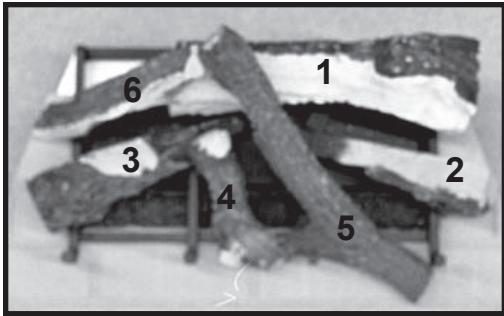

Log Set Assembly

IMPORTANT: THIS IS DATED INFORMATION. Parts must be ordered from a dealer or distributor. **Hearth and Home Technologies does not sell directly to consumers.** Provide model number and serial number when requesting service parts from your dealer or distributor.

Stocked at Depot

ITEM	DESCRIPTION	COMMENTS	PART NUMBER	
	Log Set Assembly		LOGS-TV36B	Y
1	Log 1		SRV530-711	
2	Log 2		SRV446-702	
3	Log 3		SRV446-703	
4	Log 4		SRV540-704	
5	Log 5	No longer available	SRV560-702	
6	Log 6		SRV446-706	
7	Bimetallic Flue Damper		DG3	
8	Top Refractory	No longer available	SRV592-732	
9	Burner NG, LP	No longer available	592-174A	
10	Hood	No longer available	SRV592-243	
11	Grate Assembly	No longer available	592-360A	
12	Base Refractory	No longer available	SRV592-740	

Additional service parts on following page.