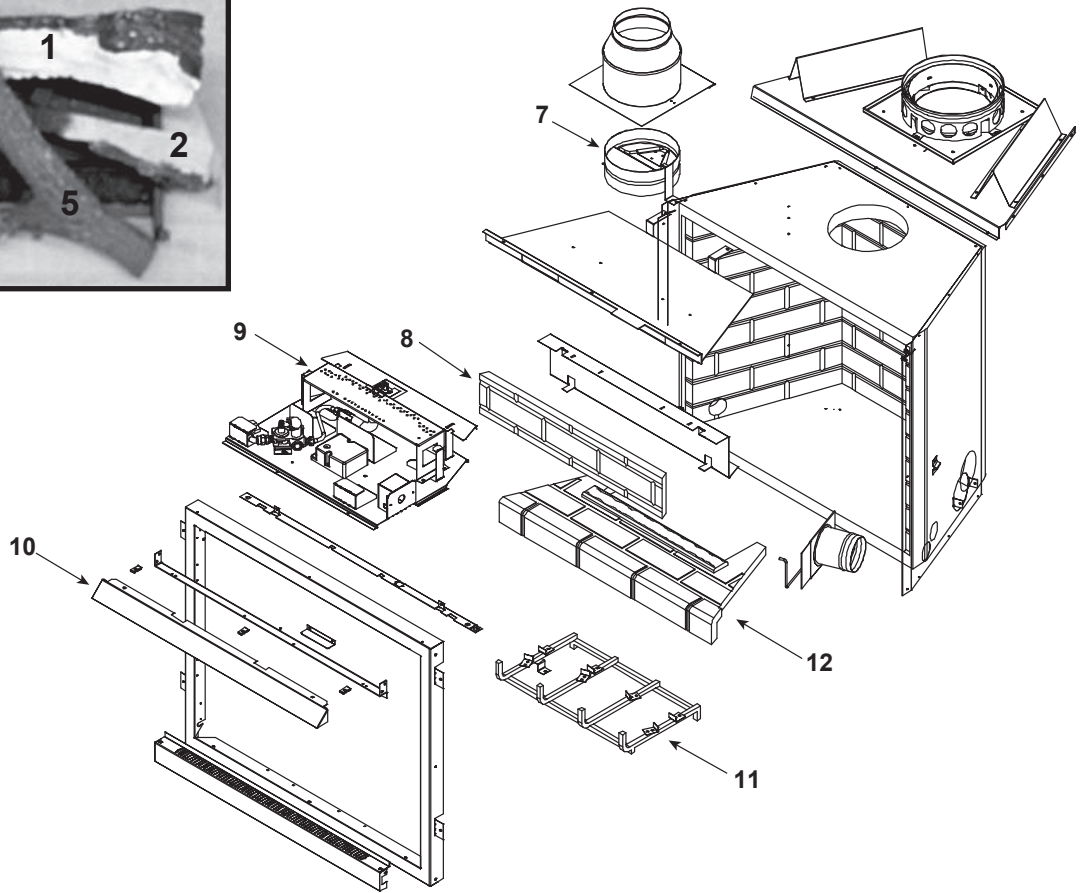

Log Set Assembly

IMPORTANT: THIS IS DATED INFORMATION. Parts must be ordered from a dealer or distributor. **Hearth and Home Technologies does not sell directly to consumers.** Provide model number and serial number when requesting service parts from your dealer or distributor.

Stocked at Depot

ITEM	DESCRIPTION	COMMENTS	PART NUMBER	
	Log Set Assembly		LOGS-TV36B	Y
1	Log 1		SRV530-711	
2	Log 2		SRV446-702	
3	Log 3		SRV446-703	
4	Log 4		SRV540-704	
5	Log 5	No longer available	SRV560-702	
6	Log 6		SRV446-706	
7	Bimetallic Flue Damper		DG3	
8	Top Refractory	No longer available	SRV592-732	
9	Burner NG, LP	No longer available	592-174A	
10	Hood	No longer available	SRV592-243	
11	Grate Assembly	No longer available	592-360A	
12	Base Refractory	No longer available	SRV592-740	