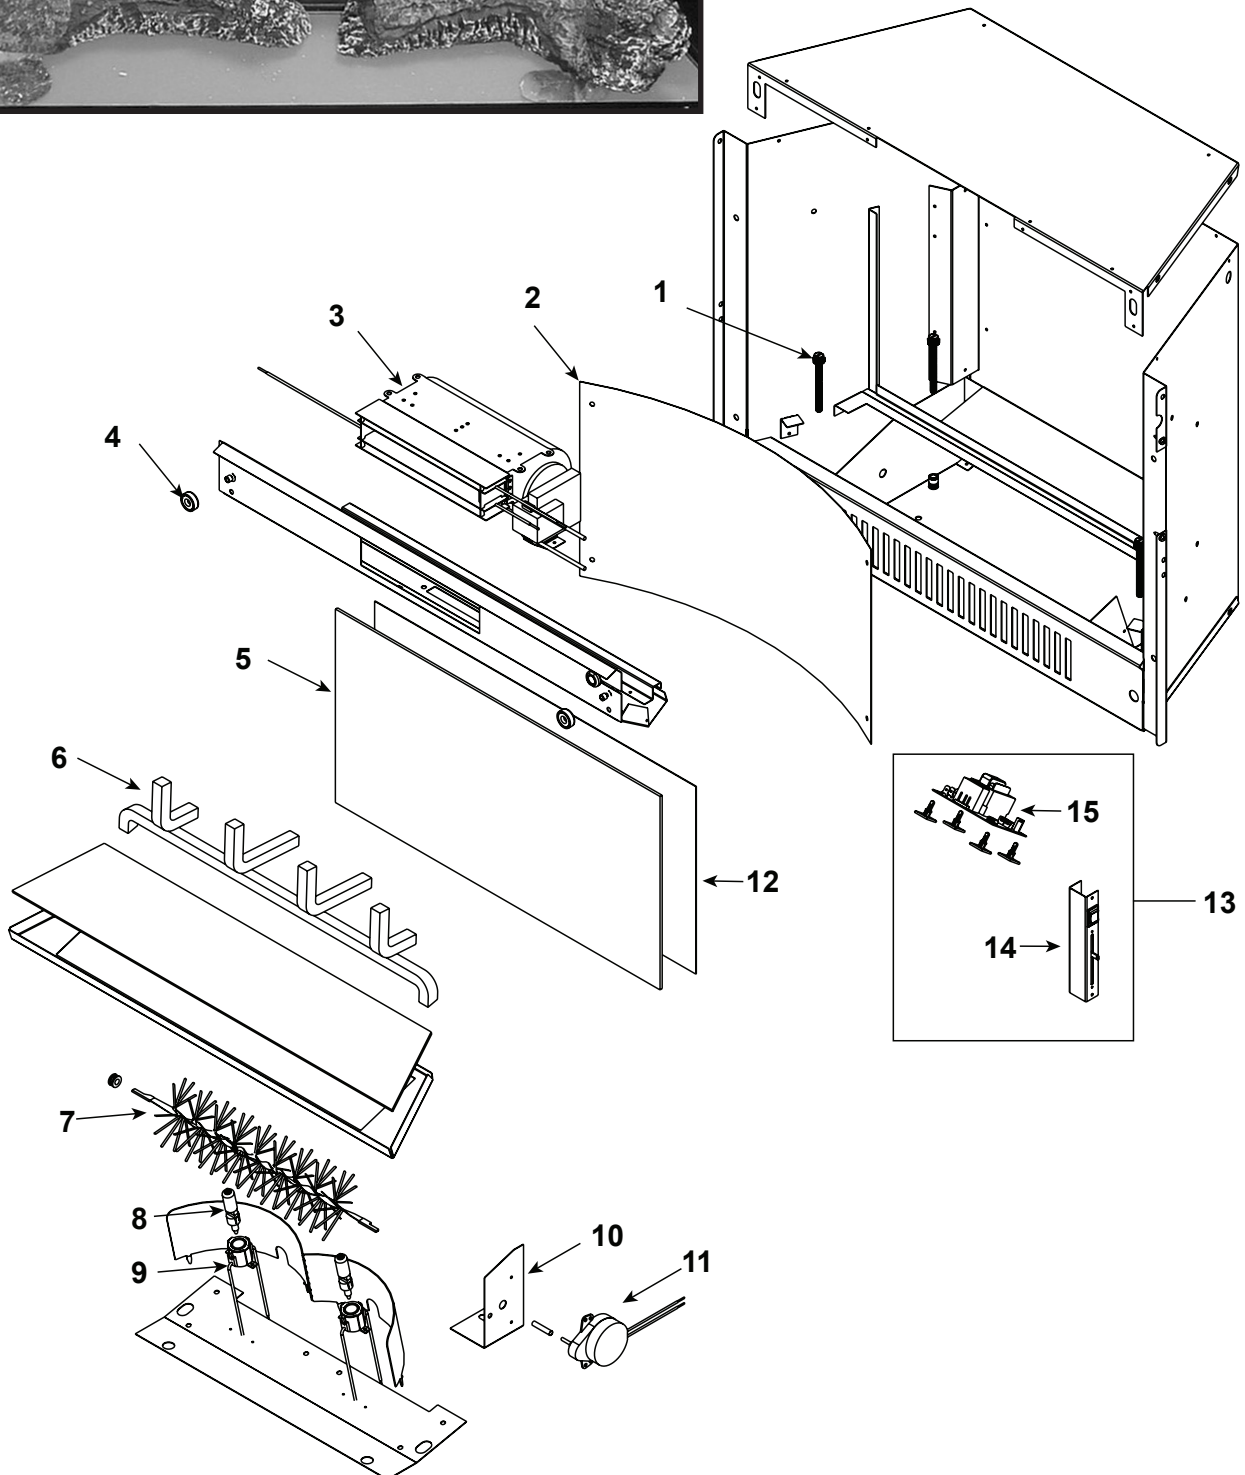

Log Set Assembly

Part number list on following page.