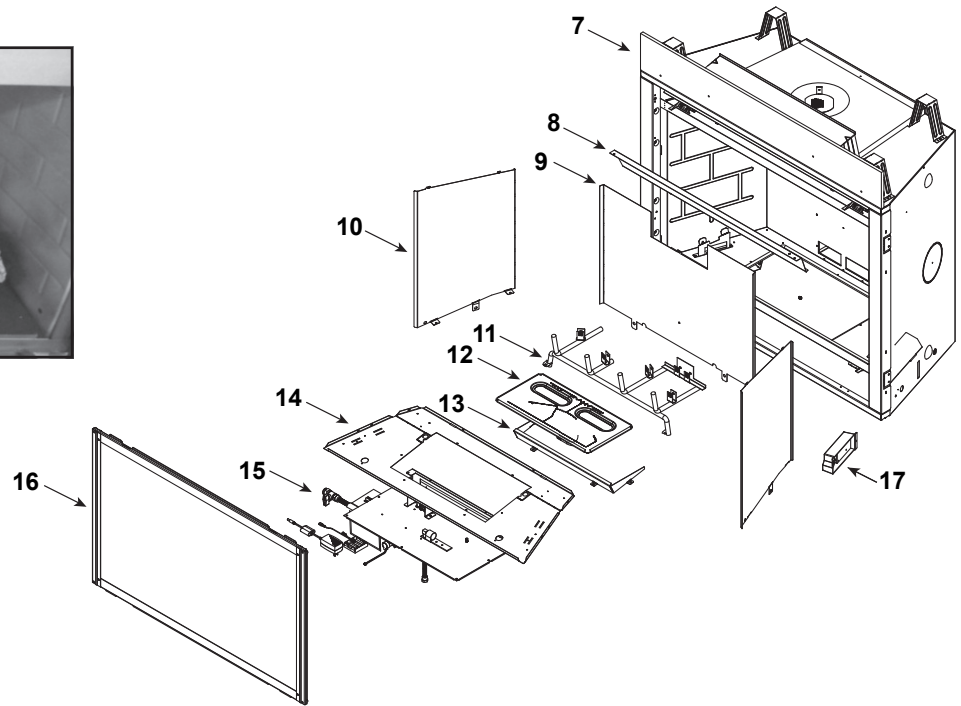

Log Set Assembly

IMPORTANT: THIS IS DATED INFORMATION. Parts must be ordered from a dealer or distributor. **Hearth and Home Technologies does not sell directly to consumers.** Provide model number and serial number when requesting service parts from your dealer or distributor.

Stocked at Depot

ITEM	DESCRIPTION	COMMENTS	PART NUMBER	
	Log Assembly		LOGS-4842	Y
1	Log #1	Pre 5/15/16, Must order complete assembly	SRV2208-702	
2	Log #2		SRV2208-703	
3	Log #3		SRV2208-704	
4	Log #4		SRV2211-073	
5	Log #5		SRV2208-705	
6	Log #6		SRV2208-706	
7	Insulation Board		2170-136	
8	Glass Heat Shield		2210-723	
9	Refractory Back		SRV2210-720	
10	Refractory Side	Left	SRV2210-721	
		Right	SRV2210-722	
11	Grate Assembly		2211-015	
12	Burner Assembly NG		2210-007	Y
	Burner Assembly LP		2210-008	Y
13	Burner Skirt		SRV2208-102-BK	
14	Base Pan		2361-100	
15	Valve Assembly	Refer to valve page		
16	Glass Assembly		GLA-950TR	Y
17	Junction Box (Plastic)		SRV4021-013	Y
	Exhaust Cover Shield		385-105