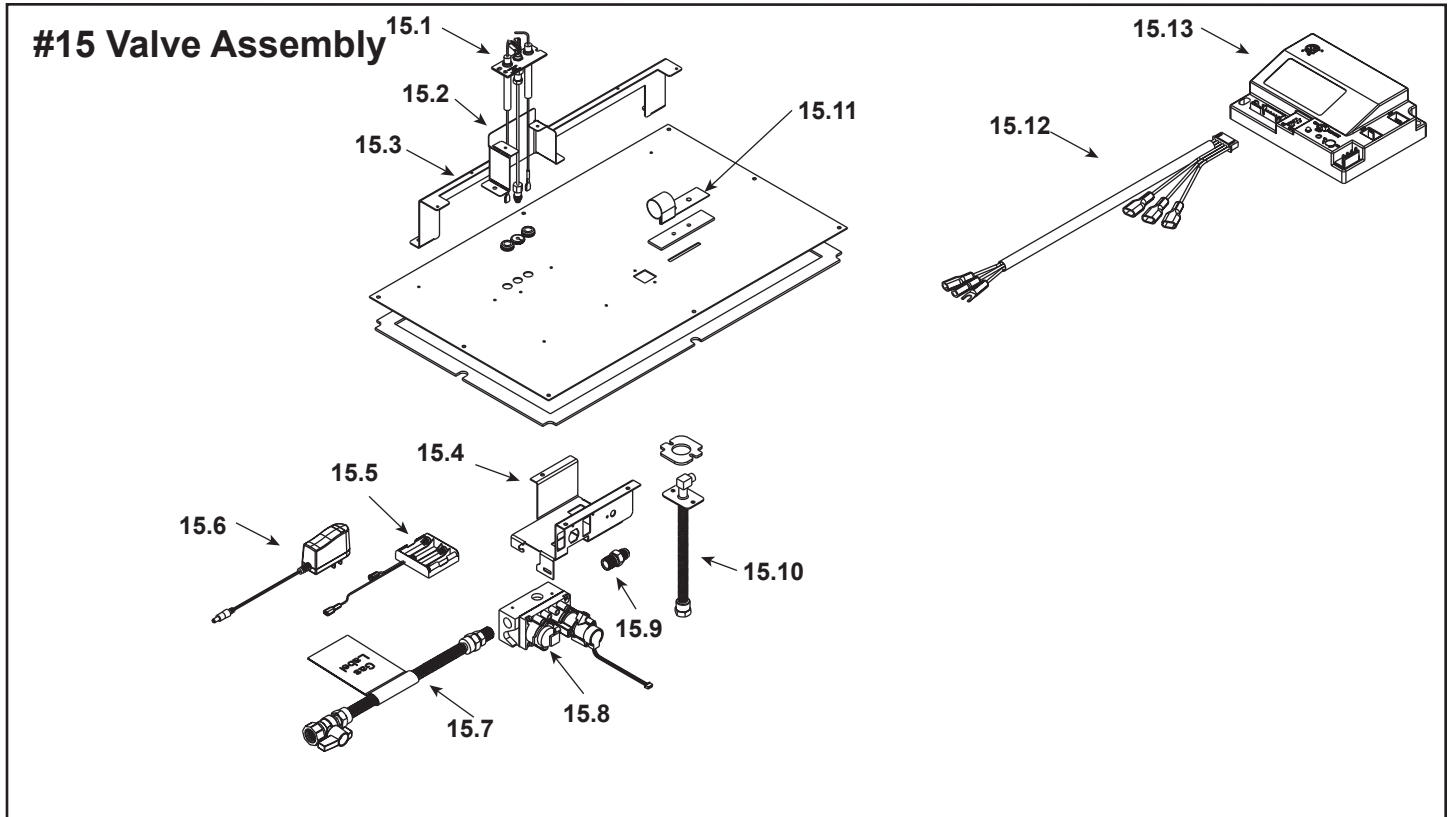

Stocked at Depot

ITEM	DESCRIPTION	COMMENTS	PART NUMBER	
	Log Assembly		LOGS-4842	Y
1	Log #1	Pre 5/15/16, Must order complete assembly	SRV2208-702	
2	Log #2		SRV2208-703	
3	Log #3		SRV2208-704	
4	Log #4		SRV2211-073	
5	Log #5		SRV2208-705	
6	Log #6		SRV2208-706	
7	Insulation Board		2170-136	
8	Glass Heat Shield		2210-723	
9	Refractory Back		SRV2210-720	
10	Refractory Side	Left	SRV2210-721	
		Right	SRV2210-722	
11	Grate Assembly		2211-015	
12	Burner Assembly NG		2210-007	Y
	Burner Assembly LP		2210-008	Y
13	Burner Skirt		SRV2208-102-BK	
14	Base Pan		2361-100	
15	Valve Assembly	Refer to valve page		
16	Glass Assembly		GLA-950TR	Y
17	Junction Box (Plastic)		SRV4021-013	Y
	Exhaust Cover Shield		385-105	

**Stocked
at Depot**

ITEM	DESCRIPTION	COMMENTS	PART NUMBER	
15.1	Pilot Assembly - NG		2397-012	Y
	Pilot Assembly - LP		2397-013	Y
	Pilot Tube		SRV485-301	Y
15.2	Pilot Bracket		2208-101	
15.3	Burner Leg		2208-106	
15.4	Valve Bracket		2118-104	
15.5	Battery Pack**		SRV2166-323	Y
15.6	Power Supply		SRV2326-131	Y
15.7	Flex Ball Valve Assembly		SRV302-320	Y
15.8	Valve - NG		SRV2166-302	Y
	Valve - LP		2166-303	Y
15.9	Male Connector	Pkg of 5	303-315/5	Y
15.10	Bulkhead w/ Flex		SRV7000-156	Y
15.11	Shutter Bracket Assembly		2118-121	Y
	Control Assembly		SRV2164-030	Y
15.12	Wire Harness		2166-304	Y
15.13	Module		2166-347	Y
	Orifice (#33) - NG		582-833	Y
	Orifice (#51) - LP		SRV582-851	Y