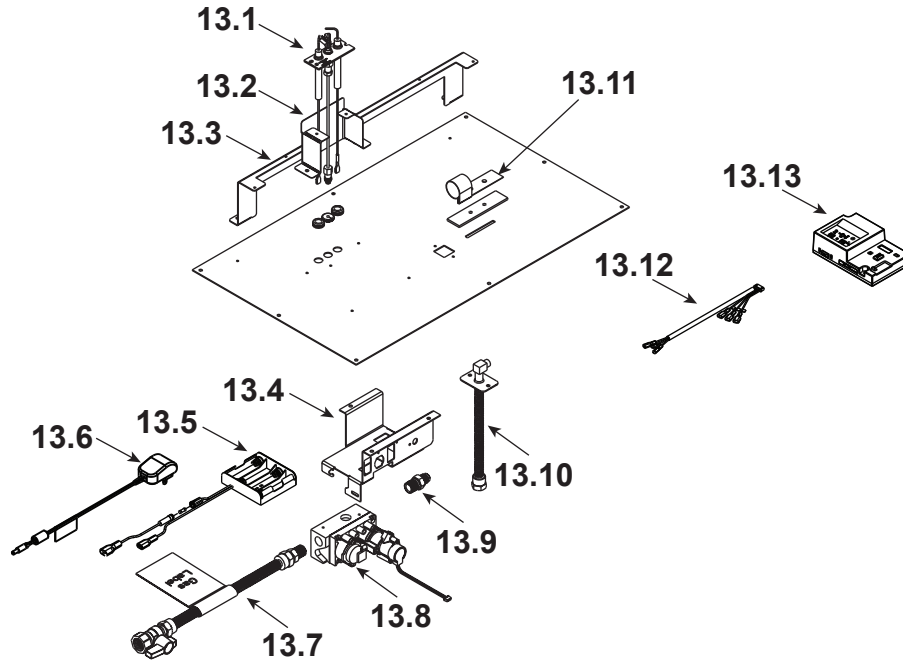

#13 Valve Assembly

IMPORTANT: THIS IS DATED INFORMATION. Parts must be ordered from a dealer or distributor. **Hearth and Home Technologies does not sell directly to consumers.** Provide model number and serial number when requesting service parts from your dealer or distributor.

Stocked at Depot

ITEM	DESCRIPTION	COMMENTS	PART NUMBER	
13.1	Pilot Assembly - NG		2397-012	Y
	Pilot Assembly - Propane		2397-013	Y
	Pilot Tube		SRV485-301	Y
13.2	Pilot Bracket		2208-101	
13.3	Burner Leg		2208-106	
13.4	Valve Bracket		2118-104	
13.5	Battery Pack**		SRV2326-134	Y
13.6	Transformer, 6 Volt Wall		SRV2326-131	Y
13.7	Flex Ball Valve Assembly		SRV302-320	Y
13.8	Valve - NG		SRV2166-302	Y
	Valve - Propane		2166-303	Y
13.9	Male Connector	Pkg of 5	303-315/5	Y
13.10	Bulkhead w/ Flex		SRV7000-156	Y
13.11	Shutter Bracket Assembly		2118-121	Y
13.12	Wire Harness, IFT 6 Pin		SRV2326-132	Y
13.13	Module, IFT Control		SRV2326-130	Y
	Orifice (#37C) - NG		582-837	Y
	Orifice (#52C) - Propane		SRV582-852	Y

**Fuse for battery pack can be sourced locally, not a warranty item. Specs are 250v, 3A fuse, 3/4" long

Additional service part numbers appear on following page.