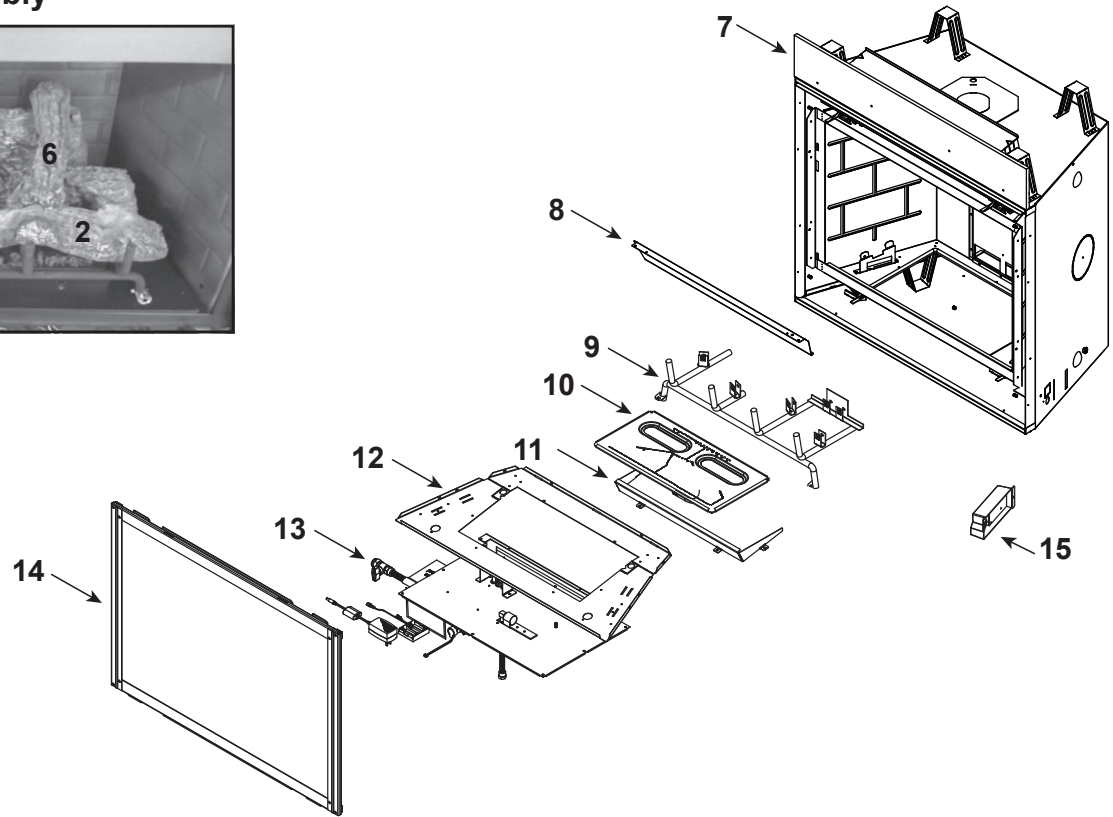

Log Set Assembly

IMPORTANT: THIS IS DATED INFORMATION. Parts must be ordered from a dealer or distributor. **Hearth and Home Technologies does not sell directly to consumers.** Provide model number and serial number when requesting service parts from your dealer or distributor.

Stocked at Depot

ITEM	DESCRIPTION	COMMENTS	PART NUMBER	
	Log Assembly		LOGS-4236	Y
1	Log #1		SRV2208-702	
2	Log #2		SRV2208-703	
3	Log #3		SRV2208-704	
4	Log #4		SRV2208-073	
5	Log #5		SRV2208-705	
6	Log #6		SRV2208-706	
7	Insulation Board		2166-136	
8	Glass Heat Shield		2207-723	
9	Grate Assembly		2208-015	
10	Burner Assembly NG		2207-007	Y
	Burner Assembly Propane		2207-008	Y
11	Burner Skirt		SRV2208-102-BK	
12	Base Pan		2360-100	
13	Valve Assembly	Refer to valve page		
14	Glass Assembly		GLA-6000G	Y
15	Junction Box (Plastic)		SRV4021-013	Y
	Exhaust Cover Shield		385-105