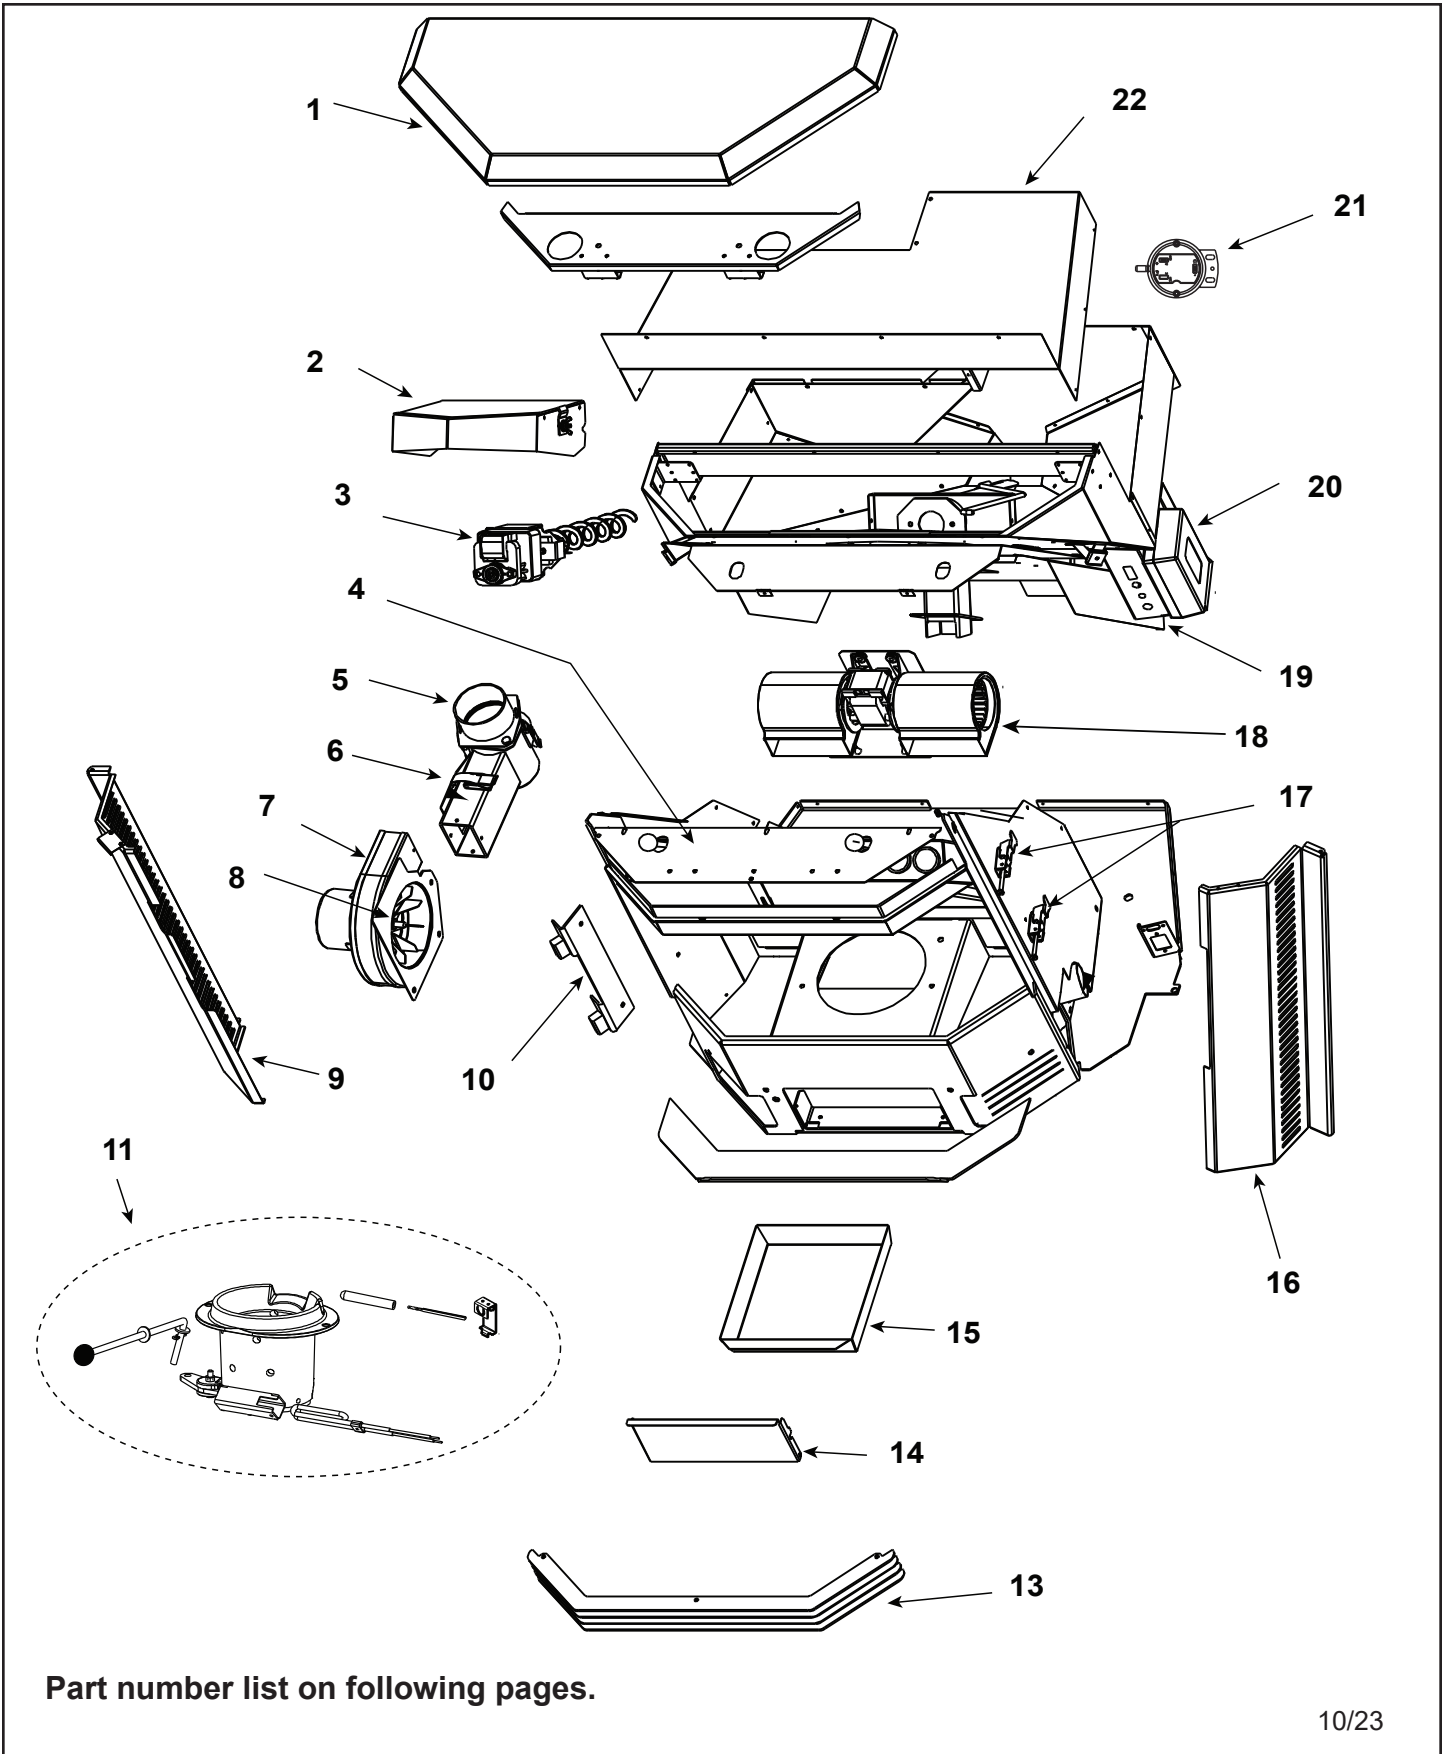

Classic Bay Millennium Insert - Pellet

Part number list on following pages.

IMPORTANT: THIS IS DATED INFORMATION. Parts must be ordered from a dealer or distributor. **Hearth and Home Technologies does not sell directly to consumers.** Provide model number and serial number when requesting service parts from your dealer or distributor.

Stocked at Depot

ITEM	DESCRIPTION	COMMENTS	PART NUMBER	
1	Top		SRV7027-040	
	Hinge, Hopper Lid		812-4220	
	Mount, Hopper Lid Support, Left	No longer available	410-8200	
	Mount, Hopper Lid Support, Right		410-7410	
	Mount, Hopper Lid Support, Top		410-7560	
2	Cover, Feed Motor, Top		410-7920	
#3 Feed Motor Assembly				
3	Feed Motor Assembly		812-3690	Y
3.1	Screw, 8-32 X 3/8 PH	Pkg of 40	225-0500/40	Y
3.2	Feed Motor		812-4421	Y
3.3	Collar, Set, 7/8		229-0520	
3.4	Feed Bearing		SRV7000-598	Y
3.5	Mount, Feed Motor		410-7172	
3.6	Gasket, Feed Motor		SRV240-0731	Y
3.7	Feed Spring Assembly		SRV7027-024	Y
	Bearing, Feed System, Nylon		SRV410-0552	Y
	Snap Disc, Manual Reset (#3)		SRV230-1290	Y
4	Extension, Heat Shield, Top		410-7860	
5	Exhaust Adapter Assembly		510-5330	
	Gasket, Flue Adapter		SRV240-0850	Y
6	Exhaust Transition Assembly		510-5340	
	Gasket, Cleanout Door		SRV240-0840	
	Latch, Draw		229-0230	
7	Combustion Exhaust Blower,80 CFM		812-3381	Y
8	Gasket, Exhaust Combustion Blower, between...	...Motor & Housing	812-4710	Y
		...Housing & Stove	SRV240-0812	Y
9	Curtain, Side, Left		812-4310	
10	Mount, Door Hinge		410-7290	

Additional service part numbers appear on following page.