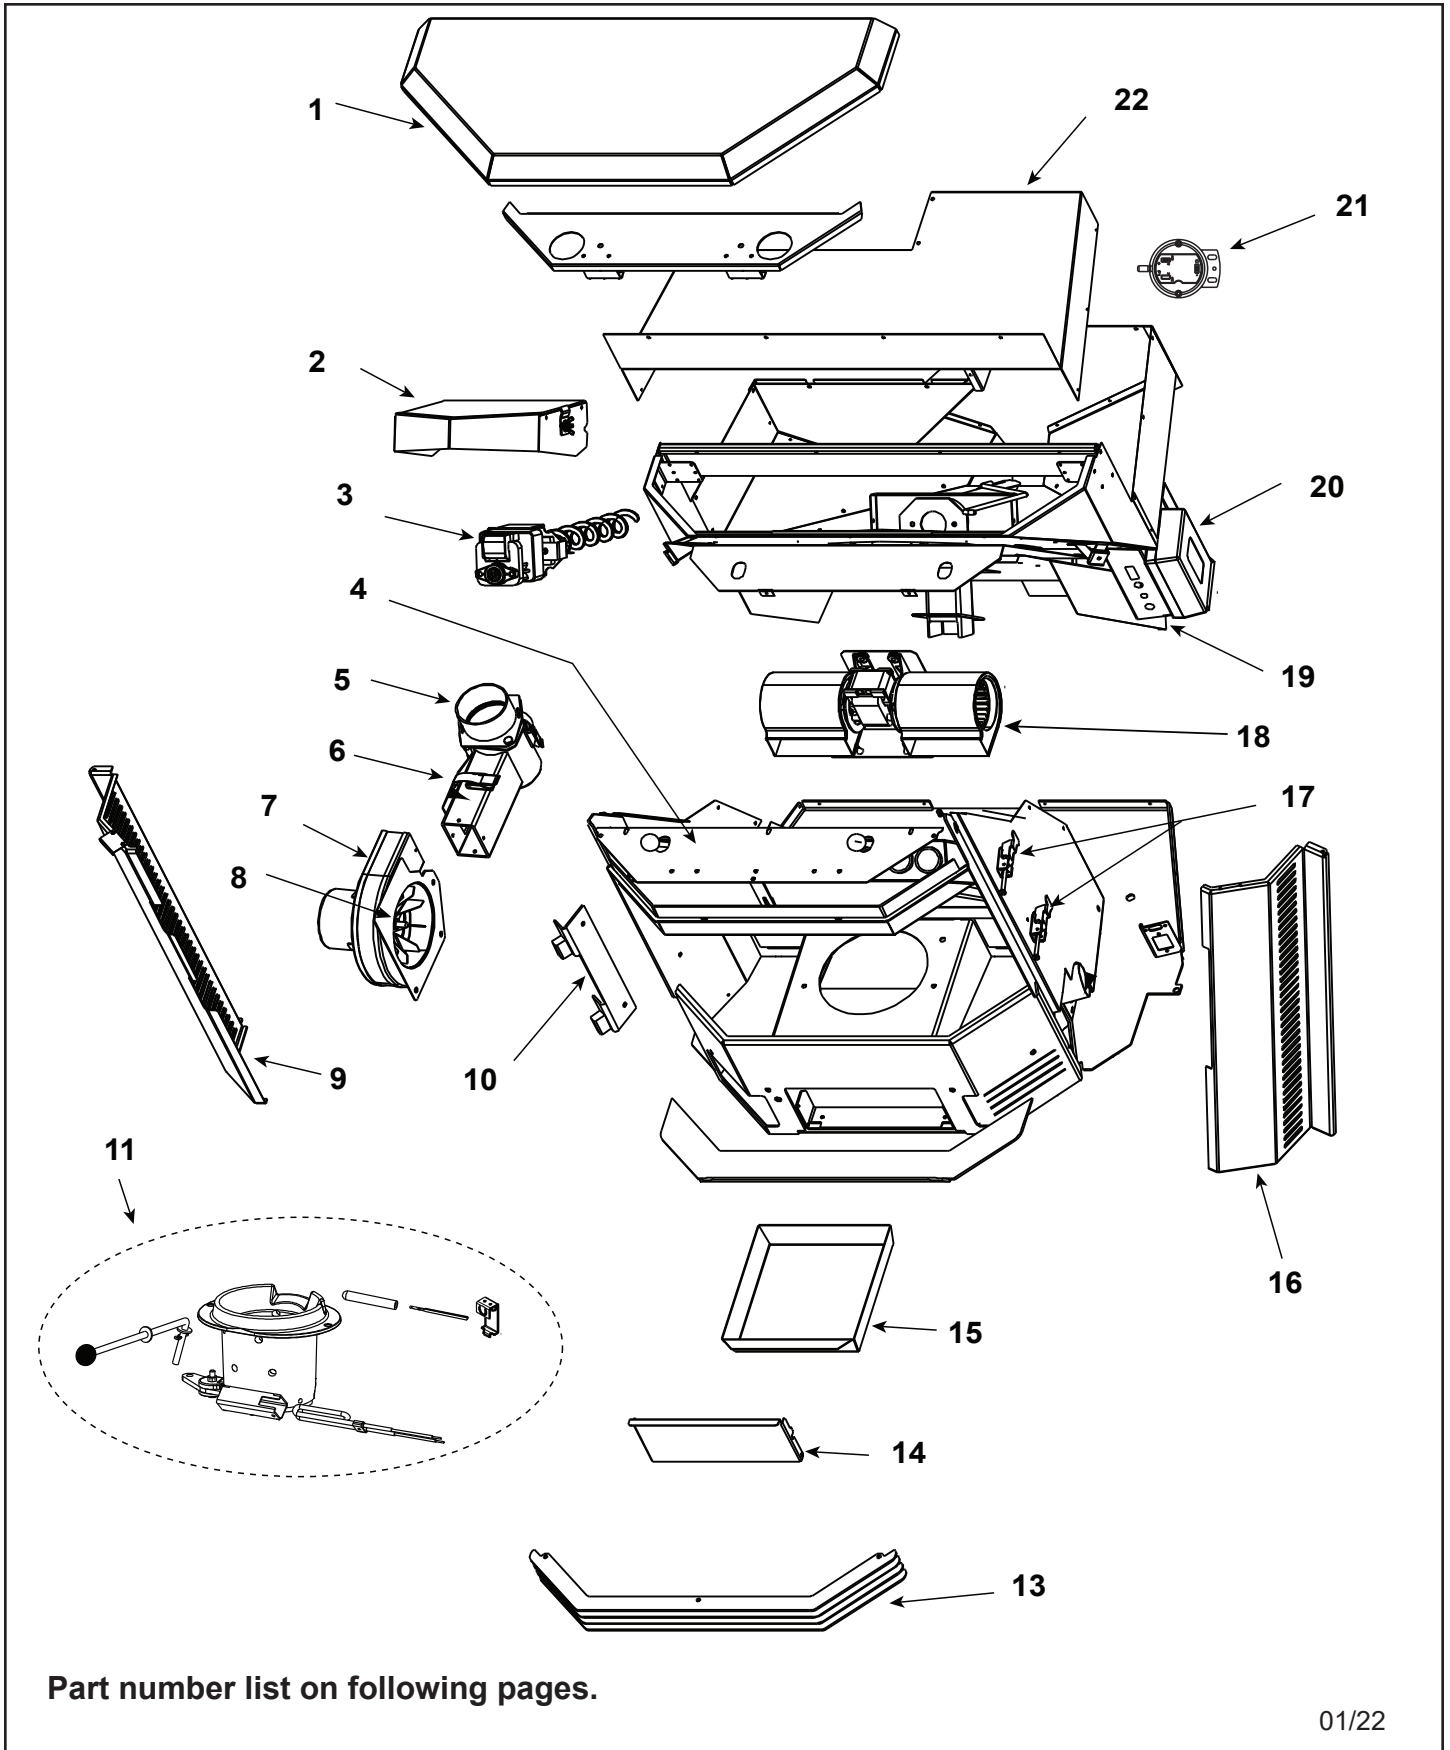

Classic Bay Millennium Insert - Pellet

Part number list on following pages.

IMPORTANT: THIS IS DATED INFORMATION. Parts must be ordered from a dealer or distributor. **Hearth and Home Technologies does not sell directly to consumers.** Provide model number and serial number when requesting service parts from your dealer or distributor.

Stocked at Depot

ITEM	DESCRIPTION	COMMENTS	PART NUMBER	
1	Top		SRV7027-040	
	Hinge, Hopper Lid		812-4220	
	Mount, Hopper Lid Support, Left	No longer available	410-8200	
	Mount, Hopper Lid Support, Right		410-7410	
	Mount, Hopper Lid Support, Top		410-7560	
2	Cover, Feed Motor, Top		410-7920	
#3 Feed Motor Assembly				
3	Feed Motor Assembly		812-3690	Y
3.1	Screw, 8-32 X 3/8 PH	Pkg of 40	225-0500/40	Y
3.2	Feed Motor		812-4421	Y
3.3	Collar, Set, 7/8		229-0520	
3.4	Feed Bearing		SRV7000-598	Y
3.5	Mount, Feed Motor		410-7172	
3.6	Gasket, Feed Motor		SRV240-0731	Y
3.7	Feed Spring Assembly		SRV7027-024	Y
	Bearing, Feed System, Nylon		SRV410-0552	Y
	Snap Disc, Manual Reset (#3)		SRV230-1290	Y
4	Extension, Heat Shield, Top		410-7860	
5	Exhaust Adapter Assembly		510-5330	
	Gasket, Flue Adapter		SRV240-0850	Y
6	Exhaust Transition Assembly		510-5340	
	Gasket, Cleanout Door		SRV240-0840	
	Latch, Draw		229-0230	
7	Combustion Exhaust Blower,80 CFM		812-3381	Y
8	Gasket, Exhaust Combustion Blower, between...	...Motor & Housing	812-4710	Y
		...Housing & Stove	SRV240-0812	Y
9	Curtain, Side, Left		812-4310	
10	Mount, Door Hinge		410-7290	

Additional service part numbers appear on following page.