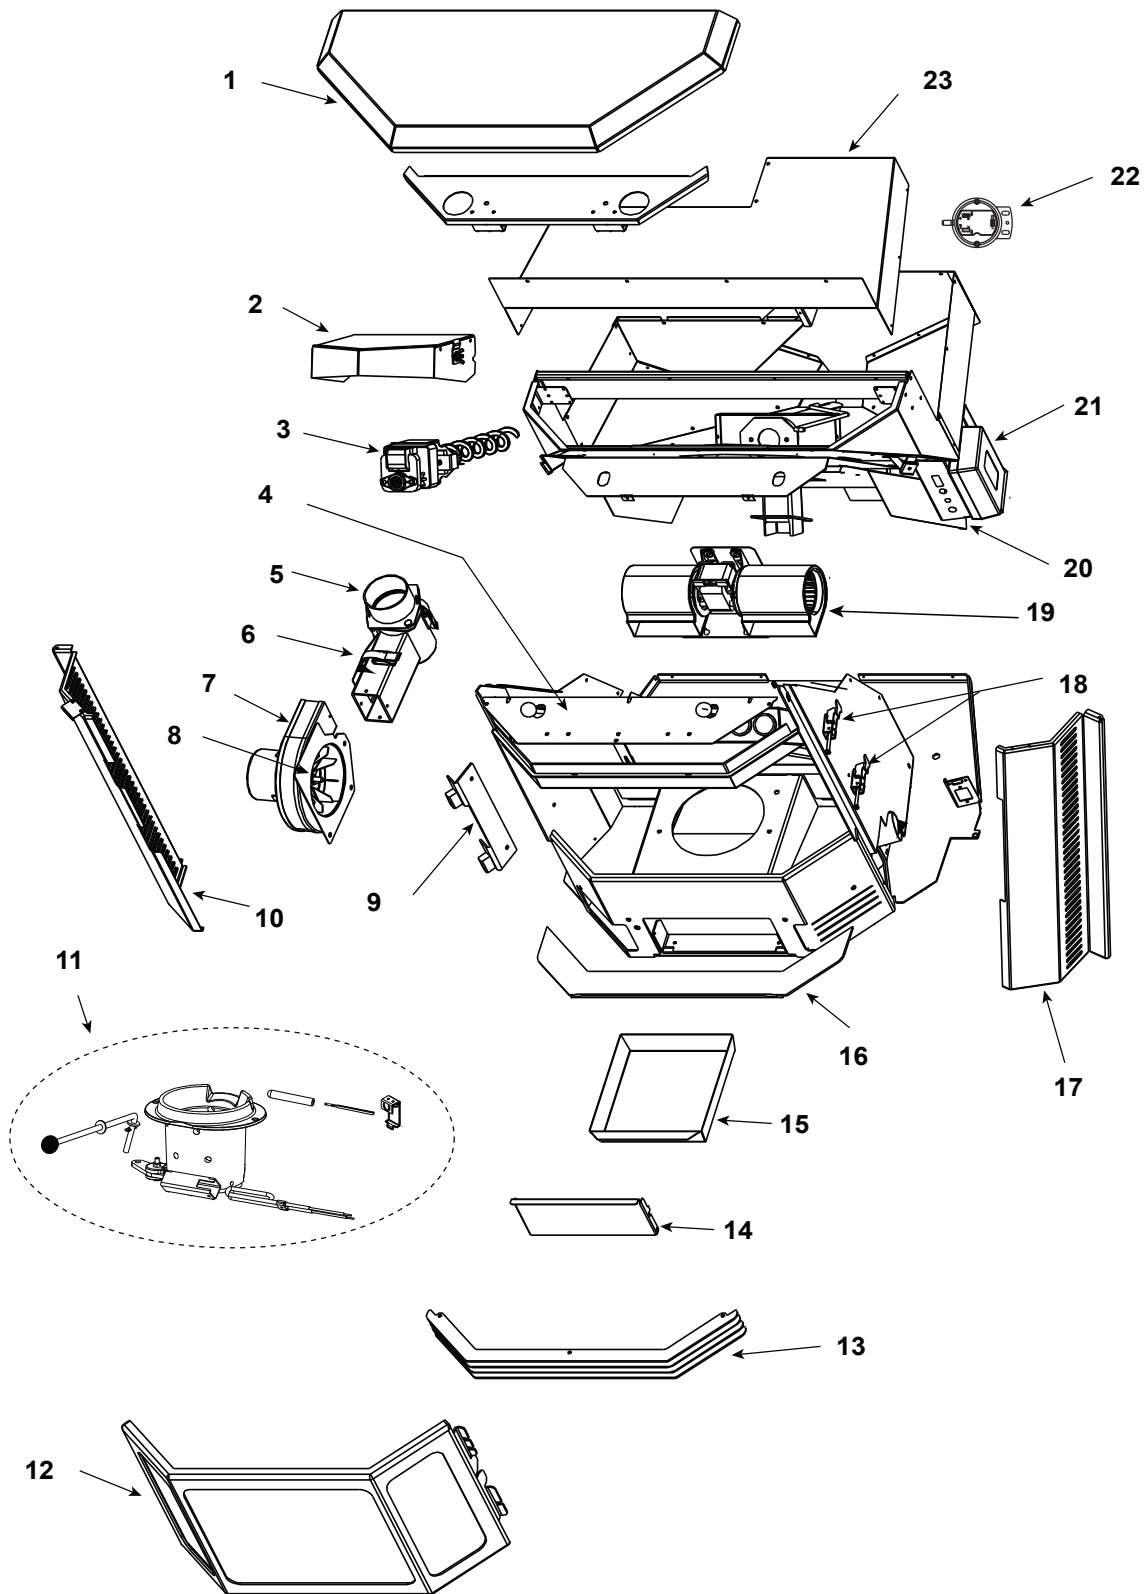

Classic Bay Insert - Pellet

Beginning Manufacturing Date: Apr 1999

Ending Manufacturing Date: Nov 2009

810-0150 (April 1999 to Aug 2004), CB1200I (Aug 2004 to Sept 2006) CB1200I-B (Aug 2006 to Nov 2009)

Part number list on following pages.

**Stocked
at Depot**

ITEM	DESCRIPTION	COMMENTS	PART NUMBER	
1	Top		SRV7027-040	
	Hinge, Hopper Lid		812-4220	
	Mount, Hopper Lid Support, Left	No longer available	410-8200	
	Mount, Hopper Lid Support, Right		410-7410	
	Mount, Hopper Lid Support, Top		410-7560	
2	Cover, Feed Motor, Top		410-7920	
#3 Feed Motor Assembly				
3	Feed Motor Assembly		812-3690	Y
3.1	Screw, 8-32 X 3/8 PH	Pkg of 40	225-0500/40	Y
3.2	Feed Motor		812-4421	Y
3.3	Collar, Set, 7/8		229-0520	
3.4	Feed Bearing		SRV7000-598	Y
3.5	Mount, Feed Motor		410-7172	
3.6	Gasket, Feed Motor		SRV240-0731	Y
3.7	Feed Spring Assembly		SRV7027-024	Y
3.8	Screw, 5/16-18 X 1/4	Pkg of 25	225-0550/25	Y
	Bearing, Feed System, Nylon		SRV410-0552	Y
	Snap Disc, Manual Reset		SRV230-1290	Y
4	Extension, Heat Shield, Top		410-7860	
5	Exhaust Adaptor Assembly		510-5330	
	Gasket, Flue Adapter		SRV240-0850	Y
6	Exhaust Transition Assembly		510-5340	
	Gasket, Top Vent		SRV240-0840	
	Latch, Draw		229-0230	
7	Blower, Combustion/Exhaust		812-3381	Y
8	Gasket, Exhaust Combustion Blower, between...	...Motor & Housing	812-4710	Y
		...Housing & Stove	SRV240-0812	Y
9	Curtain, Side, Left		812-4310	
10	Mount, Door Hinge		410-7290	