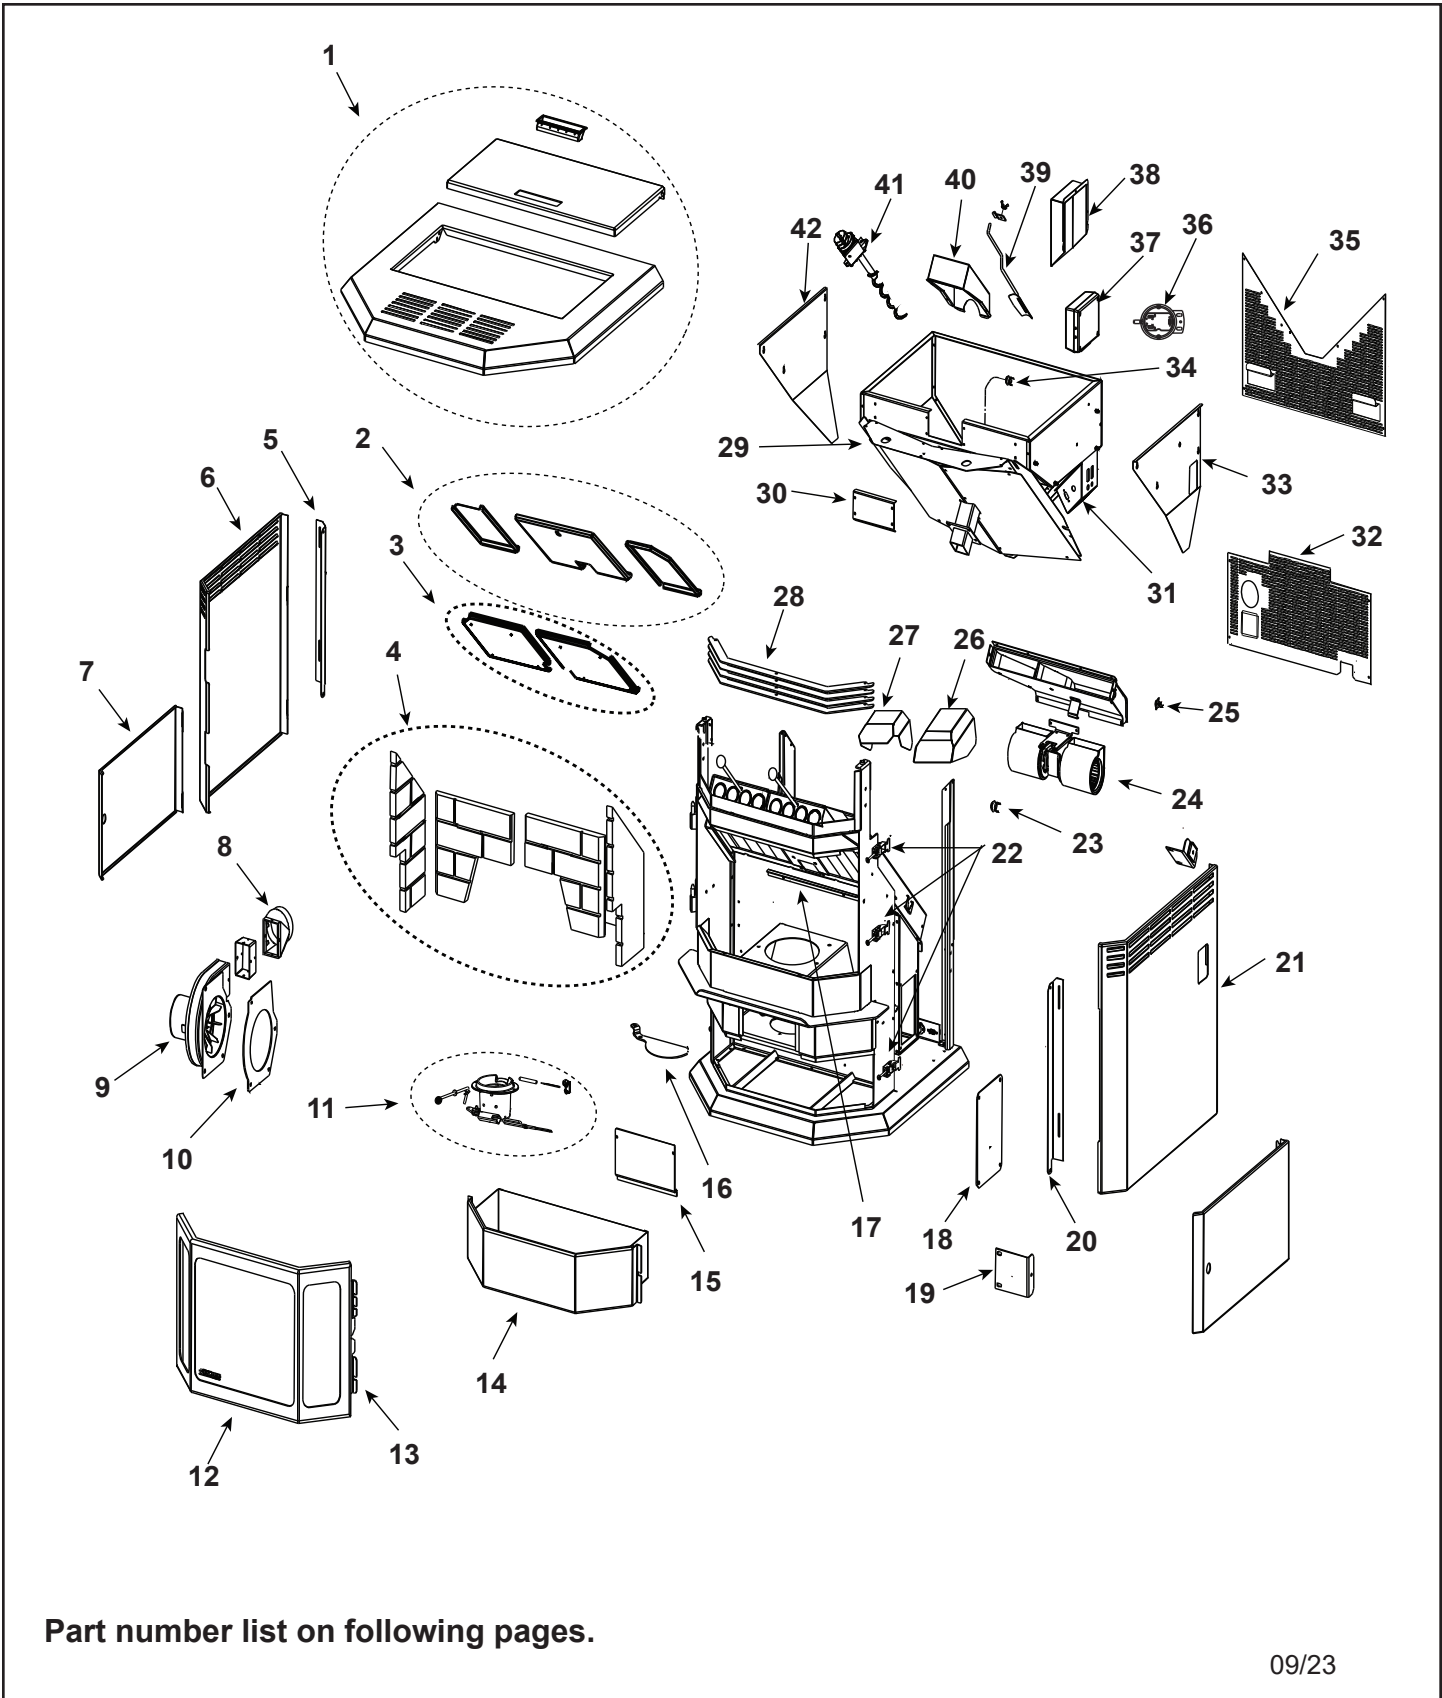

810-0120 March 1997 - April 2004, CB1200 April 2006 - July 2006, CB1200-B Aug. 2006 - May 2009

Part number list on following pages.

IMPORTANT: THIS IS DATED INFORMATION. When requesting service or replacement parts for your appliance please provide model number and serial number. All parts listed in this manual may be ordered from an authorized dealer.

**Stocked
at Depot**

ITEM	DESCRIPTION	COMMENTS	PART NUMBER	
#1 Top Assembly				
1	Top Assembly	with Hopper Lid	SRV7027-039	
1.1	Handle, Hopper Lid		SRV200-0110	
1.2	Lid, Hopper		SRV410-4901	
	Bumper, Rubber	Pkg of 12	SRV224-0340/12	Y
	Bushing, Hopper Lid	Qty: 2	812-1010	
#2 Baffle Assembly Pre SN 3619668				
#3 Baffle Assembly Post SN 3619668				
2	Baffle assembly Pre Sn 361969			
2.1	Baffle, Left	No longer available	812-3540	
2.2	Baffle Center, Front	No longer available	812-3440	
2.3	Baffle Right	No longer available	812-3550	
3	Baffle assembly Post SN 361969			
3.1	Baffle Assembly Left	Post 361969	510-5350	
3.2	Baffle Assembly Right	Post 361969	510-5360	
4	Brick Set	No longer available	811-0601	
	Brick Retainer Clips Assembly	Pkg of 2	SRV510-1020	
5	Curtain Mount, Side Left		410-5251	
6	Curtain, Side Left		812-3840	
7	Curtain, Pedestal Side	Right or Left	410-5391	
8	Casting, Exhaust Transition		180-0190	
9	Blower, Combustion/Exhaust		812-3381	Y
10	Gasket, Exhaust Combustion Blower (between...)	...Motor & Housing	812-4710	Y
		...Housing & Stove	SRV240-0812	Y

Additional service part numbers appear on following page.