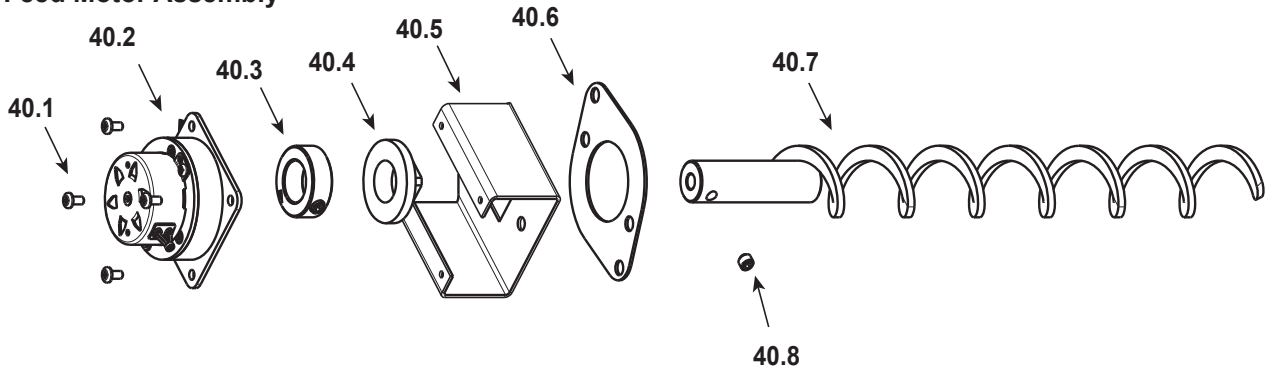

IMPORTANT: THIS IS DATED INFORMATION. Parts must be ordered from a dealer or distributor. **Hearth and Home Technologies does not sell directly to consumers.** Provide model number and serial number when requesting service parts from your dealer or distributor.

Stocked at Depot

ITEM	DESCRIPTION	COMMENTS	PART NUMBER	
32	Deflector, Air, Right Curtain		410-5105	
33	Snap Disc, Manual Reset (#3)		SRV230-1290	Y
34	Panel, Rear Access, Top		410-4352	
35	Vacuum Switch		SRV7000-531	Y
	Hose, Vacuum, 5/32	Qty 3 ft req	SRV240-0450	Y
	Hose, Barb Assembly		SRV229-0920	
36	Control Board 3 Speed		SRV7000-704	Y
	Fuse, 8 Amp, Control Box	Pkg of 10	812-3780/10	Y
37	Cover, Control Box		410-6321	
38	Feed Adjustment Plate		812-4170	
39	Cover, Feed Motor		SRV7027-071	

#40 Feed Motor Assembly

40	Feed Motor Assembly		812-3690	Y
40.1	Screw, 8-32 X 3/8 PH	Pkg of 40	225-0500/40	Y
40.2	Feed Motor		812-4421	Y
40.3	Collar, Set, 7/8		229-0520	
40.4	Feed Bearing		SRV7000-598	Y
40.5	Mount, Feed Motor		410-7172	
40.6	Gasket, Feed Motor		SRV240-0731	Y
40.7	Feed Spring Assembly		SRV7027-024	Y
40.8	Screw, 5/16-18 X 1/4	Pkg of 25	225-0550/25	Y
41	Deflector, Air, Left Curtain		410-4992	
	Component Pack		SRV7127-017	
	Cleanout Tool		SRV414-1140	Y
	Harness, Thermostat Wire		SRV230-0810	
	Paint Touch-Up, 4 oz		812-0910	
	Power Cord		812-1180	Y
	Thermostat, Programmable		PROG-STAT	Y

Additional service part numbers appear on following page.