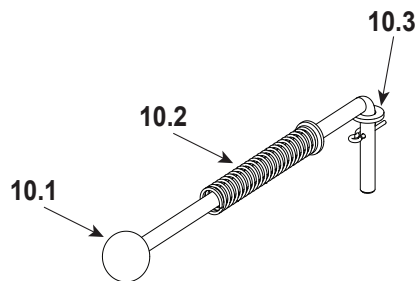

IMPORTANT: THIS IS DATED INFORMATION. Parts must be ordered from a dealer or distributor. **Hearth and Home Technologies does not sell directly to consumers.** Provide model number and serial number when requesting service parts from your dealer or distributor.

**Stocked
at Depot**

ITEM	DESCRIPTION	COMMENTS	PART NUMBER	
1	Top Assembly	with Hopper Lid	SRV7027-039	
1.1	Hopper Lid Assembly		SRV7027-036	
	Hopper Lid		SRV410-4901	
1.2	Handle, Hopper Lid		SRV200-0110	
	Bushing, Hopper Lid	Pkg of 2	812-1010	
	Magnet, Round		SRV7000-140	Y
	Bumper, Rubber	Pkg of 12	SRV224-0340/12	Y
	Screw, Flat Head Phillips 8-32X1/2	Pkg of 12	220-0490/12	Y
	Hopper Lid Magnetic Switch		SRV7000-375	Y
2	Baffle Assembly Left		510-5350	
3	Baffle Assembly Right		510-5360	
4	Hinge Plate		812-4030	
	Hinge, Door, Male		SRV450-2810	
	Screw, Pan Head Phillips 10-32 X 3/8	Pkg of 40	21799A/40	Y
5	Curtain Mount, Side Left		410-5251	
6	Curtain, Side Left		812-3840	
7	Curtain, Pedestal Side	Right or Left	410-5391	
8	Casting, Exhaust Transition		180-0190	
9	Exhaust Combustion Blower, 80 CFM		812-3381	Y
	Gasket, Exhaust Combustion Blower, between...	...Motor & Housing	812-4710	Y
		Motor & Housing Pkg of 12	SRV240-0980M	Y
		...Housing & Stove	SRV240-0812	Y
		Motor & Housing Pkg of 12	SRV240-0812M	Y
	Silicone, Hi-Temp, 11 oz.		812-2020	Y

#10 Rod/Linkage

10	Rod/Linkage, Ez Clean		812-3850	
10.1	Knob, Ash Dump Control Rod		832-3020	
10.2	Spring, Firepot		200-2050	
10.3	Washer, 5/16	Pkg of 10	7000-579/10	Y
		Pkg of 50	3-30-0205-50	Y

Additional service part numbers appear on following page.