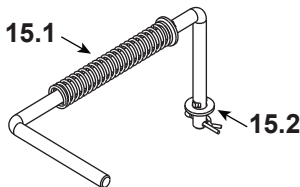

IMPORTANT: THIS IS DATED INFORMATION. Parts must be ordered from a dealer or distributor. **Hearth and Home Technologies does not sell directly to consumers.** Provide model number and serial number when requesting service parts from your dealer or distributor.

Stocked at Depot

ITEM	DESCRIPTION	COMMENTS	PART NUMBER	
1	Top Cast	Matte Black	7022-129BK	
		Mahogany	7022-129PMH	
		Twilight	7022-129TWL	
2	Handle Cover Plate		SRV7022-144	
3	Heat Shield, Top		SRV7022-143	
4	Hinge Assembly, Top		SRV7036-006	
	Hopper Switch		SRV7000-375	Y
	Wire Harness, Hopper Switch		SRV414-1220	Y
5	Side Cast Hook		SRV7022-132	
	Thumb Screw, 1/4-20 x 1/2	Pkg of 10	7000-617/10	Y
6	Side	Matte Black	414-0050BK	
		Mahogany	SRV414-0050PMH	
		Twilight	SRV414-0050TWL	
7	Glass Assembly, Side, 1 Piece - 5-7/8 in. W x 9 in. H	Interchangeable	SRV414-5380	Y
	Gasket, Channel 1/8 x 1-1/4	10 Ft.	7000-377/10	Y
8	Backer, Side Window	Interchangeable	SRV414-0280	
9	Door Hinge Assembly		SRV7022-012	Y
	Hinge, Door, Male		SRV450-2810	
10	Deflector, Bottom Airwash		SRV413-0680	
11	Baffle Assembly		SRV7001-034	Y
12	Door Rope, 7/8"	8 Ft	842-2350	Y
13	Brick, Left / Right, Cast		SRV414-0270	
14	Brick, Center, Cast		SRV414-0260	

Firepot Pull Rod Assembly

15	Firepot Pull Rod Assembly		SRV414-5270	Y
15.1	Spring, Firepot		200-2050	
15.2	Washer, 5/16 Sae	Pkg of 10	7000-579/10	Y
		Pkg of 50	3-30-0205-50	Y

Additional service part numbers appear on following page.