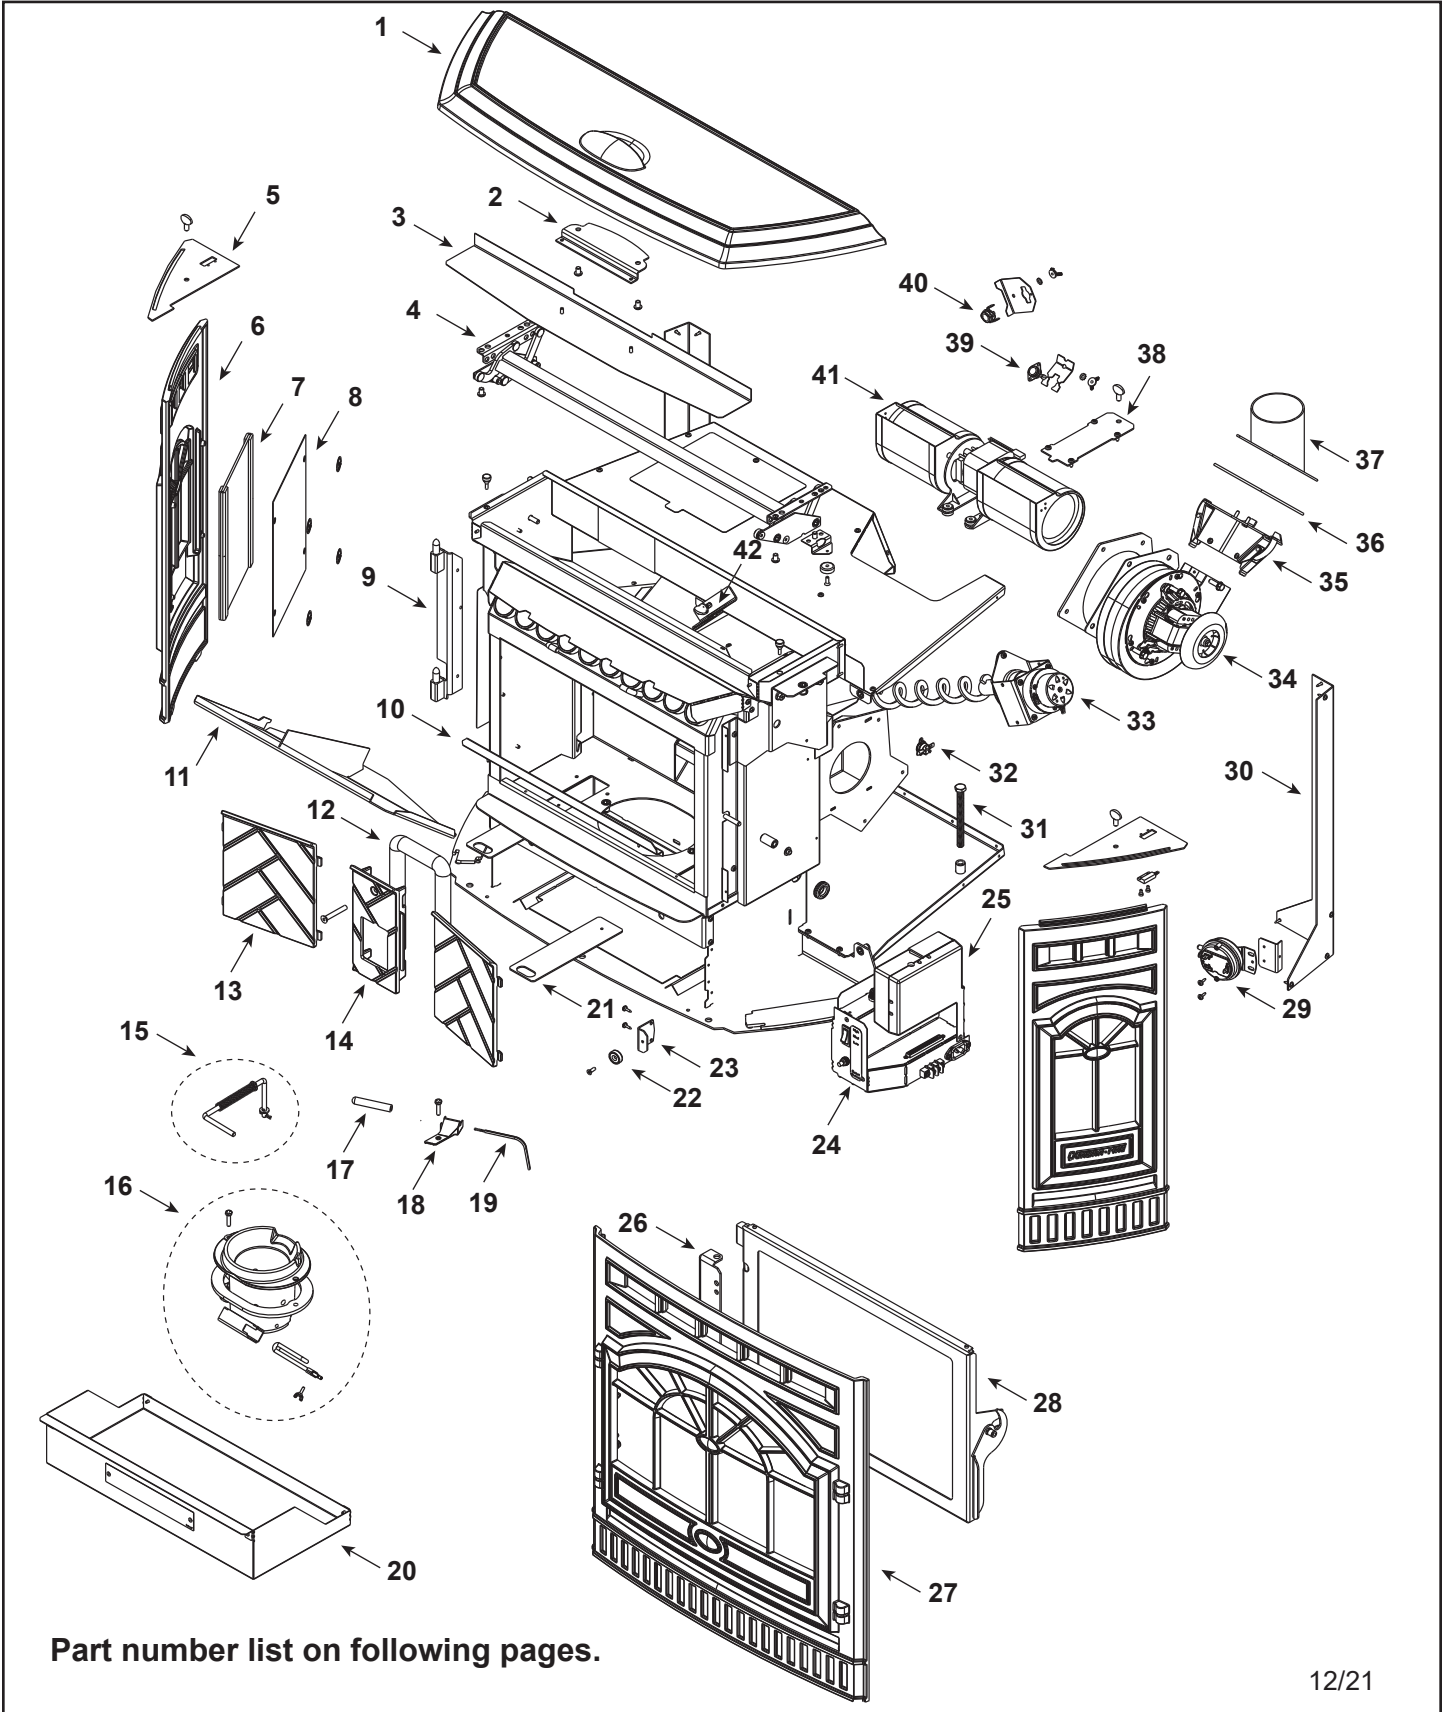

CASTILEI-MBK-C, CASTILEI-PMH-C, CASTILEI-TWL-C

Part number list on following pages.

IMPORTANT: THIS IS DATED INFORMATION. Parts must be ordered from a dealer or distributor. **Hearth and Home Technologies does not sell directly to consumers.** Provide model number and serial number when requesting service parts from your dealer or distributor.

Stocked at Depot

ITEM	DESCRIPTION	COMMENTS	PART NUMBER	
1	Top Cast	Matte Black	7022-129BK	
		Mahogany	7022-129PMH	
		Twilight	7022-129TWL	
2	Handle Cover Plate		SRV7022-144	
3	Heat Shield, Top		SRV7022-143	
4	Hinge Assembly, Top		SRV7036-006	
	Hopper Switch		SRV7000-375	Y
	Wire Harness, Hopper Switch		SRV414-1220	Y
5	Side Cast Hook		SRV7022-132	
	Thumb Screw, 1/4-20 x 1/2	Pkg of 10	7000-617/10	Y
6	Side	Matte Black	414-0050BK	
		Mahogany	SRV414-0050PMH	
		Twilight	SRV414-0050TWL	
7	Glass Assembly, Side, 1 Piece - 5-7/8 in. W x 9 in. H	Interchangeable	SRV414-5380	Y
	Gasket, Channel 1/8 x 1-1/4	10 Ft.	7000-377/10	Y
8	Backer, Side Window	Interchangeable	SRV414-0280	
9	Door Hinge Assembly		SRV7022-012	Y
	Hinge, Door, Male		SRV450-2810	
10	Deflector, Bottom Airwash		SRV413-0680	
11	Baffle Assembly		SRV7001-034	Y
12	Door Rope, 7/8"	8 Ft	842-2350	Y
13	Brick, Left / Right, Cast		SRV414-0270	
14	Brick, Center, Cast		SRV414-0260	

Firepot Pull Rod Assembly

15	Firepot Pull Rod Assembly		SRV414-5270	Y
15.1	Spring, Firepot		200-2050	
15.2	Washer, 5/16 Sae	Pkg of 10	7000-579/10	Y
		Pkg of 50	3-30-0205-50	Y

Additional service part numbers appear on following page.