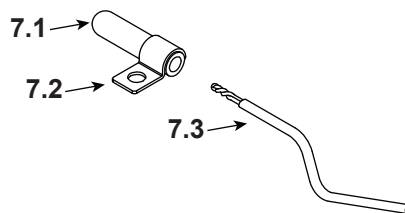

#7 Thermocouple Assembly

7.1	Thermocouple Protection Tube		SRV7034-186	Y
		Pkg of 10	SRV7034-186/10	
7.2	Half Clip		7000-321	
7.3	Thermocouple		812-4470	Y

Additional Service Parts on following page.