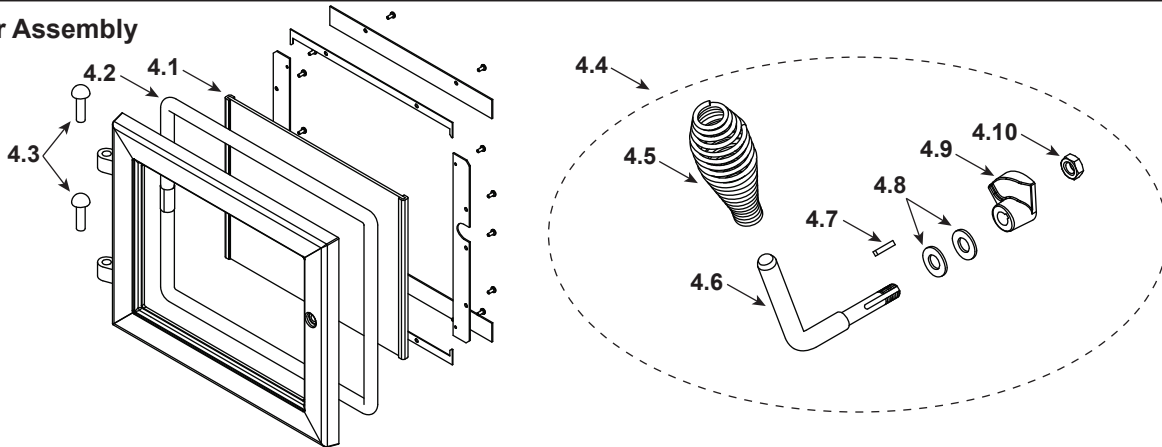

Stocked at Depot

ITEM	DESCRIPTION	COMMENTS	PART NUMBER	Stocked at Depot
1	Hopper Lid Assembly		SRV7074-009	Y
2	Handle, Hopper Lid		SRV200-0110	
3	Top Assembly		SRV7074-032	

#4 Door Assembly

4	Door Assembly		SRV7058-014	
4.1	Glass Assembly		SRV7058-015	Y
4.2	Rope, Door, 3/4" X 84"		832-1680	Y
	Corner Tape	1 Ft	SRV560-437-9	
	Gasket, Glass Tape, 3/4" X 1/8"	5 Ft	832-0460	Y
4.3	Hinge Pin, 1/2"	Nickel	SRV430-5320	
4.4	Door Handle Assembly		SRV7058-030	Y
4.5	Spring Handle, 1/2"	Black	250-8330	Y
4.6	Handle, Formed Door		SRV7058-182	
4.7	Key Latch, Cam		SRV430-1151	
4.8	Washer, SAE, 3/8 (Qty 2 req)	Pkg of 3	832-0990	Y
4.9	Cam Latch		SRV430-1141	
4.10	Nut, 2-Way Side-Lock Jam	Pkg of 24	226-0100/24	Y
5	Bumper, Rubber	Pkg of 12	SRV224-0340/12	Y
6	Baffle Assembly		SRV7059-026	Y

#7 Thermocouple Assembly

7.1	Thermocouple Protection Tube		SRV7034-186	Y
		Pkg of 10	SRV7034-186/10	
7.2	Half Clip		7000-321	
7.3	Thermocouple		812-4470	Y

Additional Service Parts on following page.

IMPORTANT: THIS IS DATED INFORMATION. Parts must be ordered from a dealer or distributor. **Hearth and Home Technologies does not sell directly to consumers.** Provide model number and serial number when requesting service parts from your dealer or distributor.