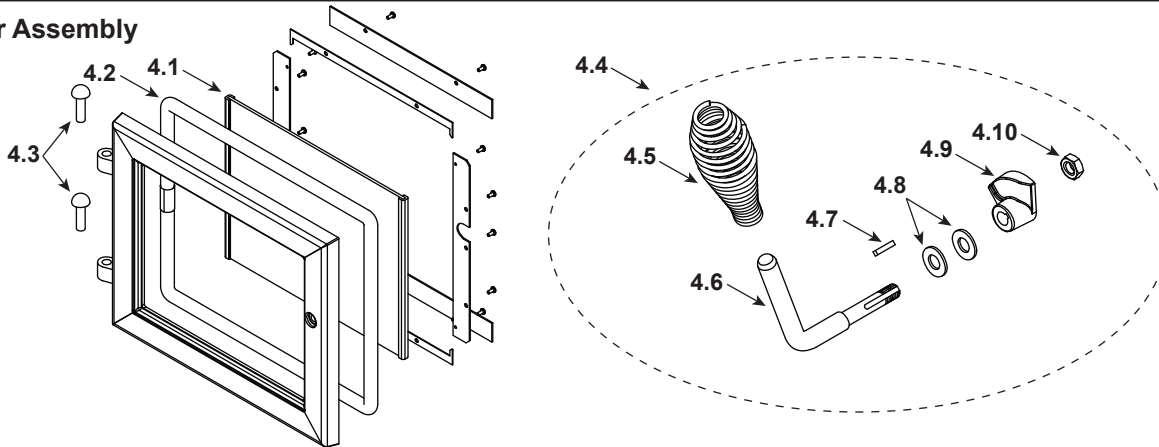

Stocked at Depot

ITEM	DESCRIPTION	COMMENTS	PART NUMBER	Stocked at Depot
1	Hopper Lid Assembly		SRV7074-009	Y
2	Handle, Hopper Lid		SRV200-0110	
3	Top Assembly		SRV7074-032	

### #4 Door Assembly

4	Door Assembly		SRV7058-014	
4.1	Glass Assembly		SRV7058-015	Y
4.2	Rope, Door, 3/4" X 84"		832-1680	Y
	Corner Tape	1 Ft	SRV7027-227	
	Gasket, Glass Tape, 3/4" X 1/8"	5 Ft	832-0460	Y
4.3	Hinge Pin, 1/2"	Nickel	SRV430-5320	
4.4	Door Handle Assembly		SRV7058-030	Y
4.5	Spring Handle, 1/2"	Black	250-8330	Y
4.6	Handle, Formed Door		SRV7058-182	
4.7	Key Latch, Cam		SRV430-1151	
4.8	Washer, SAE, 3/8 (Qty 2 req)	Pkg of 3	832-0990	Y
4.9	Cam Latch		SRV430-1141	
4.10	Nut, 2-Way Side-Lock Jam	Pkg of 24	226-0100/24	Y
5	Bumper, Rubber	Pkg of 12	SRV224-0340/12	Y
6	Baffle Assembly		SRV7059-026	Y