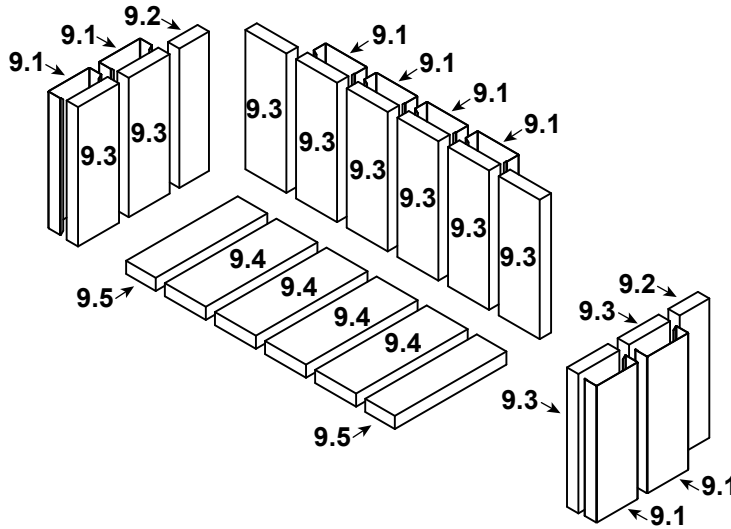

IMPORTANT: THIS IS DATED INFORMATION. Parts must be ordered from a dealer or distributor. **Hearth and Home Technologies does not sell directly to consumers.** Provide model number and serial number when requesting service parts from your dealer or distributor.

Stocked at Depot

ITEM	DESCRIPTION	COMMENTS	PART NUMBER	
1	Starter Plate Assembly		SL1	
	Starter Section		SRV22069	Y
2	Standoff, Front	Qty 2 req	SRV4182-233	
3	Baffle Blanket		SRV4184-205	
4	Baffle	Qty 2 req	SRV4184-113	
5	Manifold Tube Set		TUBES-4184	Y
6	Baffle Protector		SRV4184-195	
7	Brick Retainer, Back		SRV4184-123	
8	Brick Retainer, Side	Qty 2 req	SRV4184-121	

#9 Brick Set

9	Brick Assembly		SRV4184-016	Y
9.1	Brick Wrap	Qty 8 req	SRV4182-101	
9.2	Firebrick, 13.25 x 3.25	Qty 2 req	SRV4182-203	
9.3	Firebrick, 13.25 x 4.5 x 1.25	Qty 10 req	SRV4182-301	
9.4	Firebrick, 12.25 x 4.5	Qty 4 req	SRV4184-201	
9.5	Firebrick, 12.25 x 3.25	Qty 2 req	SRV4184-203	
10	Door Assembly		See following pages	
11	Handle, Spring 1/4 Black		SRV7000-614	Y
12	Timer Assembly		See following pages	
13	Front Assembly (Complete)		SRV4188-070	
13.1	Front Access Grille Assembly		SRV4188-076	
14	Blower Assembly	Qty 2 req	SRV433-5890	Y
	Fan Speed Control		SRV7000-143	
	Wire Harness		SRV480-0990	Y
	Snap Disc, F180F-30		SRV4021-827	

Additional service part numbers on following page.