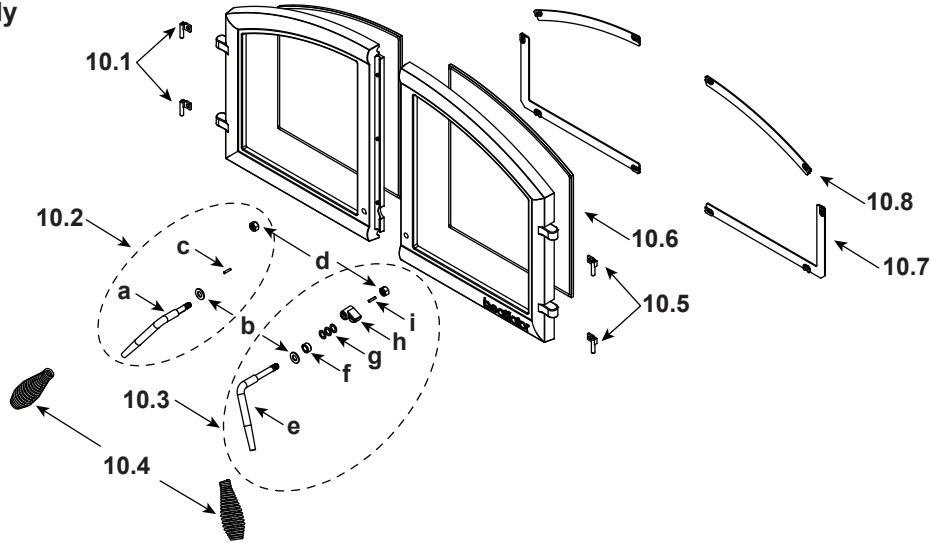

Stocked at Depot

ITEM	DESCRIPTION	COMMENTS	PART NUMBER
15	Outside Air Assembly		SRV4184-039
16	Unit Collar		SRV4087-314

#10 Door Assembly

10	Door Assembly		SRV480-5490	
10.1	Door Hing Pin, Left (Pkg of 4)	Qty 2 req	480-2120/4	Y
10.2	Door Handle Assembly, Left		SRV4180-052	
10.3	Door Handle Assembly, Right		SRV4180-051	
a	Door Handle, Left		SRV480-0530	
b	Washer, 3/8 SAE Black	Qty 2 req	832-0990	Y
c	Pin, 1/8 x 5/8 Dowel		SRV7000-163	
d	Nut, 3/8-16 Lock (Pkg of 24)	Qty 2 req	226-0100/24	Y
e	Door Handle, Right		SRV480-0520	
f	Bushing, SLP15		20666A/5	Y
g	Washer, 3/8 MIL SS	Qty 3 req	7000-116/10	Y
h	Cam Latch		SRV4188-200	
i	Latch, Key Cam		SRV430-1151	
	Door Gasketing, 1/2 in. (Right 49.63"/Left 60.88")		SRV433DRGASKET	Y
	Gasket, Lytherm, 1/2" x 1/8"	7 Ft	834-2590	
10.4	Spring Handle, 1/2 Black	Qty 2 req	SRV7000-613	Y
10.5	Door Hing Pin, Right (Pkg of 4)	Qty 2 req	480-2110/4	Y
10.6	Glass Assembly	Qty 2 req	SRV480-5430	Y
	Gasket, 10 Ft Rope		834-4170	Y
10.7	Glass Frame Bottom	Pkg of 2	SRV480-1450	
10.8	Glass Frame Top	Qty 2 req	SRV480-1440	