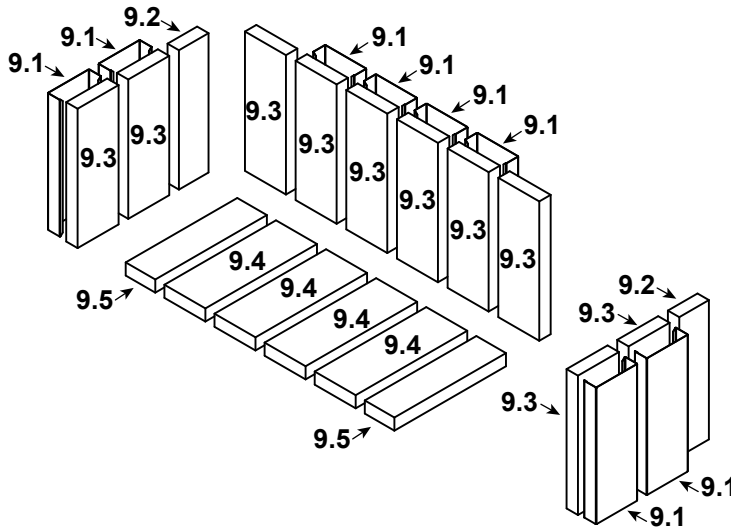

IMPORTANT: THIS IS DATED INFORMATION. Parts must be ordered from a dealer or distributor. **Hearth and Home Technologies does not sell directly to consumers.** Provide model number and serial number when requesting service parts from your dealer or distributor.

**Stocked
at Depot**

ITEM	DESCRIPTION	COMMENTS	PART NUMBER	
1	Starter Plate Assembly		SL1	
	Starter Section		SRV22069	Y
2	Standoff, Front	Qty 2 req	SRV4182-233	
3	Baffle Blanket		SRV4184-205	
4	Baffle	Qty 2 req	SRV4184-113	
5	Manifold Tube Set		TUBES-4184	Y
6	Baffle Protector		SRV4184-195	
7	Brick Retainer, Back		SRV4184-123	
8	Brick Retainer, Side	Qty 2 req	SRV4184-121	

#9 Brick Set

9	Brick Assembly		SRV4184-016	Y
9.1	Brick Wrap	Qty 8 req	SRV4182-101	
9.2	Firebrick, 13.25 x 3.25	Qty 2 req	SRV4182-203	
9.3	Firebrick, 13.25 x 4.5 x 1.25	Qty 10 req	SRV4182-301	
9.4	Firebrick, 12.25 x 4.5	Qty 4 req	SRV4184-201	
9.5	Firebrick, 12.25 x 3.25	Qty 2 req	SRV4184-203	
10	Door Assembly		See following pages	
11	Handle, Spring 1/4 Black		SRV7000-614	Y
12	Timer Assembly		See following pages	
13	Front Assembly (Complete)		SRV4188-070	
13.1	Front Access Grille Assembly		SRV4188-076	
14	Blower Assembly	Qty 2 req	SRV433-5890	Y
	Fan Speed Control		SRV7000-143	
	Wire Harness		SRV480-0990	Y
	Snap Disc, F180F-30		SRV4021-827	

Additional service part numbers on following page.