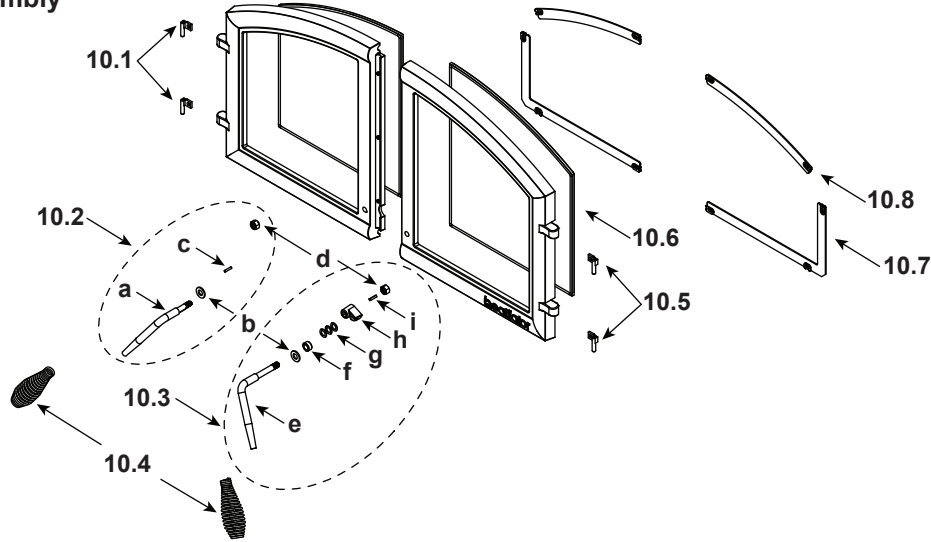

**Stocked  
at Depot**

ITEM	DESCRIPTION	COMMENTS	PART NUMBER
15	Outside Air Assembly		SRV4184-039
16	Unit Collar		SRV4087-314

**#10 Door Assembly**

10	Door Assembly		SRV480-5490	
10.1	Door Hing Pin, Left (Pkg of 4)	Qty 2 req	480-2120/4	Y
10.2	Door Handle Assembly, Left		SRV4180-052	
10.3	Door Handle Assembly, Right		SRV4180-051	
a	Door Handle, Left		SRV480-0530	
b	Washer, 3/8 SAE Black	Qty 2 req	832-0990	Y
c	Pin, 1/8 x 5/8 Dowel		SRV7000-163	
d	Nut, 3/8-16 Lock (Pkg of 24)	Qty 2 req	226-0100/24	Y
e	Door Handle, Right		SRV480-0520	
f	Bushing, SLP15		20666A/5	Y
g	Washer, 3/8 MIL SS	Qty 3 req	7000-116/10	Y
h	Cam Latch		SRV4188-200	
i	Latch, Key Cam		SRV430-1151	
	Door Gasketing, 1/2 in. (Right 49.63"/Left 60.88")		SRV433DRGASKET	Y
	Gasket, Lytherm, 1/2" x 1/8"	7 Ft	834-2590	
10.4	Spring Handle, 1/2 Black	Qty 2 req	SRV7000-613	Y
10.5	Door Hing Pin, Right (Pkg of 4)	Qty 2 req	480-2110/4	Y
10.6	Glass Assembly	Qty 2 req	SRV480-5430	Y
	Gasket, 10 Ft Rope		834-4170	Y
10.7	Glass Frame Bottom	Pkg of 2	SRV480-1450	
10.8	Glass Frame Top	Qty 2 req	SRV480-1440	