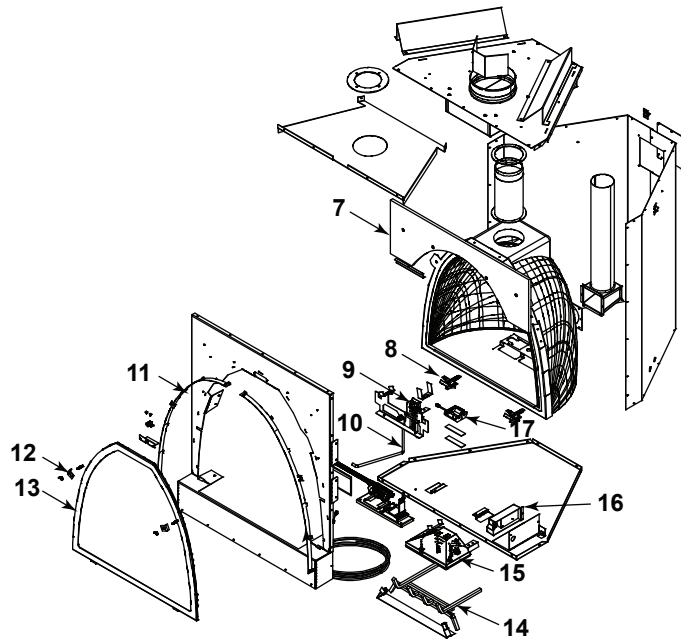

Log Set Assembly

IMPORTANT: THIS IS DATED INFORMATION. Parts must be ordered from a dealer or distributor. **Hearth and Home Technologies does not sell directly to consumers.** Provide model number and serial number when requesting service parts from your dealer or distributor.

Stocked at Depot

ITEM	DESCRIPTION	COMMENTS	PART NUMBER	
	Log Set Assembly		LOGS-BRAVO	Y
1	Log 1 Back Log	No longer available, Must order complete assembly	SRV750-703	
2	Log 2 Right Inside Log		SRV750-705	
3	Log 3 Small Log		SRV750-706	
4	Log 4 Left Inside Log		SRV750-704	
5	Log 5 Right Log		SRV704-702	
6	Log 6 Left Log		SRV704-701	
7	Non-combustible board	No longer available	704-192	
8	Glass Latch Assembly	Pkg of 2	33858/2	Y
9	Pilot Assembly NG (must order whole assembly)	Pre 002881385	SRV704-178-NG	Y
		Post 002881385	SRV2090-012	Y
	Pilot Assembly LP (must order whole assembly)	Pre 002881385	SRV704-178-LP	Y
		Post 002881385	2090-013	Y
10	18" Flex 3/8" Diameter		567-301A	Y
11	Finishing Strips	No longer available	704-233	
12	Glass Retainer	No longer available	704-235	
13	Glass Door Assembly	No longer available	GLA-BRAVO	
14	Log Grate	No longer available	704-360A	
15	Burner NG		704-176A	Y
	Burner LP		704-175A	Y
16	Junction Box	Pre Oct 2004	100-250A	Y
		Post Oct 2004	SRV4021-013	Y
17	Battery Pack		SRV593-594	Y