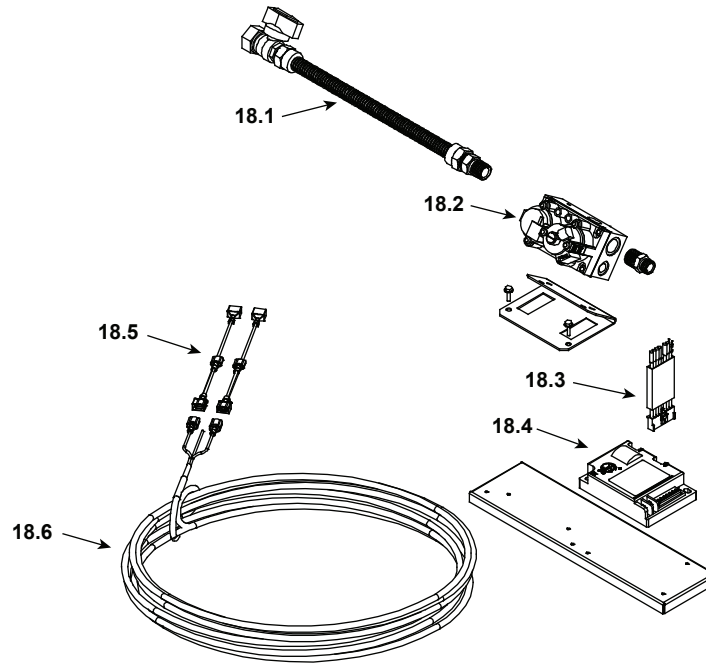

No one builds a better fire

Beginning Manufacturing Date: Mar 2003
Ending Manufacturing Date: Mar 2011

#18 Valve Assembly

IMPORTANT: THIS IS DATED INFORMATION. Parts must be ordered from a dealer or distributor. **Hearth and Home Technologies does not sell directly to consumers.** Provide model number and serial number when requesting service parts from your dealer or distributor.

**Stocked
at Depot**

ITEM	DESCRIPTION	COMMENTS	PART NUMBER	
18.1	Flex Ball Valve Assembly		SRV302-320	Y
18.2	Valve NG		SRV593-500	Y
	Valve LP		SRV593-501	Y
18.3	Wire Assembly		SRV593-590	Y
18.4	Module		SRV593-592	Y
18.5	Jumper Wire		SRV2012-206	Y
18.6	Thermostat Wire Assembly		2045-024	Y
	Orifice NG (#42A)		060-800	Y
	Orifice LP (#53A)		060-801	Y
	3V Adaptor		SRV593-593	Y
	Decorative Front w/Mesh	No longer available	DF-BRAVO-BK	
	Lava Rock Bag		4021-295	
	Mesh Assembly	No longer available	MESH-BRAVO	
	Mineral Wool		050-721	
	Patch Kit		SRV-PACK-CFX	
	Paint Touch-up Kit		TAN-KIT	
	Remote		SMART-STAT-HHT	
	Conversion Kit NG	No longer available	NGKP-BRAVO	
	Conversion Kit LP	No longer available	LPKP-BRAVO	
	Pilot Orifice NG		SRV593-528	Y
	Pilot Orifice LP		SRV593-527	Y
	Regulator NG		SRVNGK-DXF	Y
	Regulator LP		SRVLPK-DXF	Y