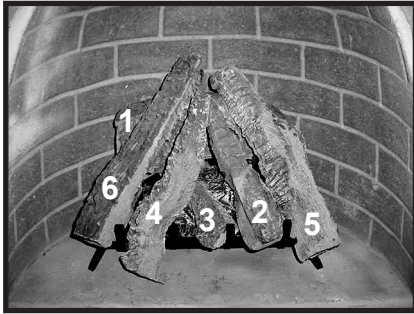

Log Set Assembly

IMPORTANT: THIS IS DATED INFORMATION. Parts must be ordered from a dealer or distributor. **Hearth and Home Technologies does not sell directly to consumers.** Provide model number and serial number when requesting service parts from your dealer or distributor.

Stocked at Depot

ITEM	DESCRIPTION	COMMENTS	PART NUMBER	
	Log Set Assembly		LOGS-BRAVO	Y
1	Log 1 Back Log	No longer available, Must order complete assembly	SRV750-703	
2	Log 2 Right Inside Log		SRV750-705	
3	Log 3 Small Log		SRV750-706	
4	Log 4 Left Inside Log		SRV750-704	
5	Log 5 Right Log		SRV704-702	
6	Log 6 Left Log		SRV704-701	
7	Non-combustible board	No longer available	704-192	
8	Glass Latch Assembly	Pkg of 2	33858/2	Y
9	Pilot Assembly NG (must order whole assembly)	Pre 002881385	SRV704-178-NG	Y
		Post 002881385	SRV2090-012	Y
	Pilot Assembly LP (must order whole assembly)	Pre 002881385	SRV704-178-LP	Y
		Post 002881385	2090-013	Y
10	18" Flex 3/8" Diameter		567-301A	Y
11	Finishing Strips	No longer available	704-233	
12	Glass Retainer	No longer available	704-235	
13	Glass Door Assembly	No longer available	GLA-BRAVO	
14	Log Grate	No longer available	704-360A	
15	Burner NG		704-176A	Y
	Burner LP		704-175A	Y
16	Junction Box	Pre Oct 2004	100-250A	Y
		Post Oct 2004	SRV4021-013	Y
17	Battery Pack		SRV593-594	Y