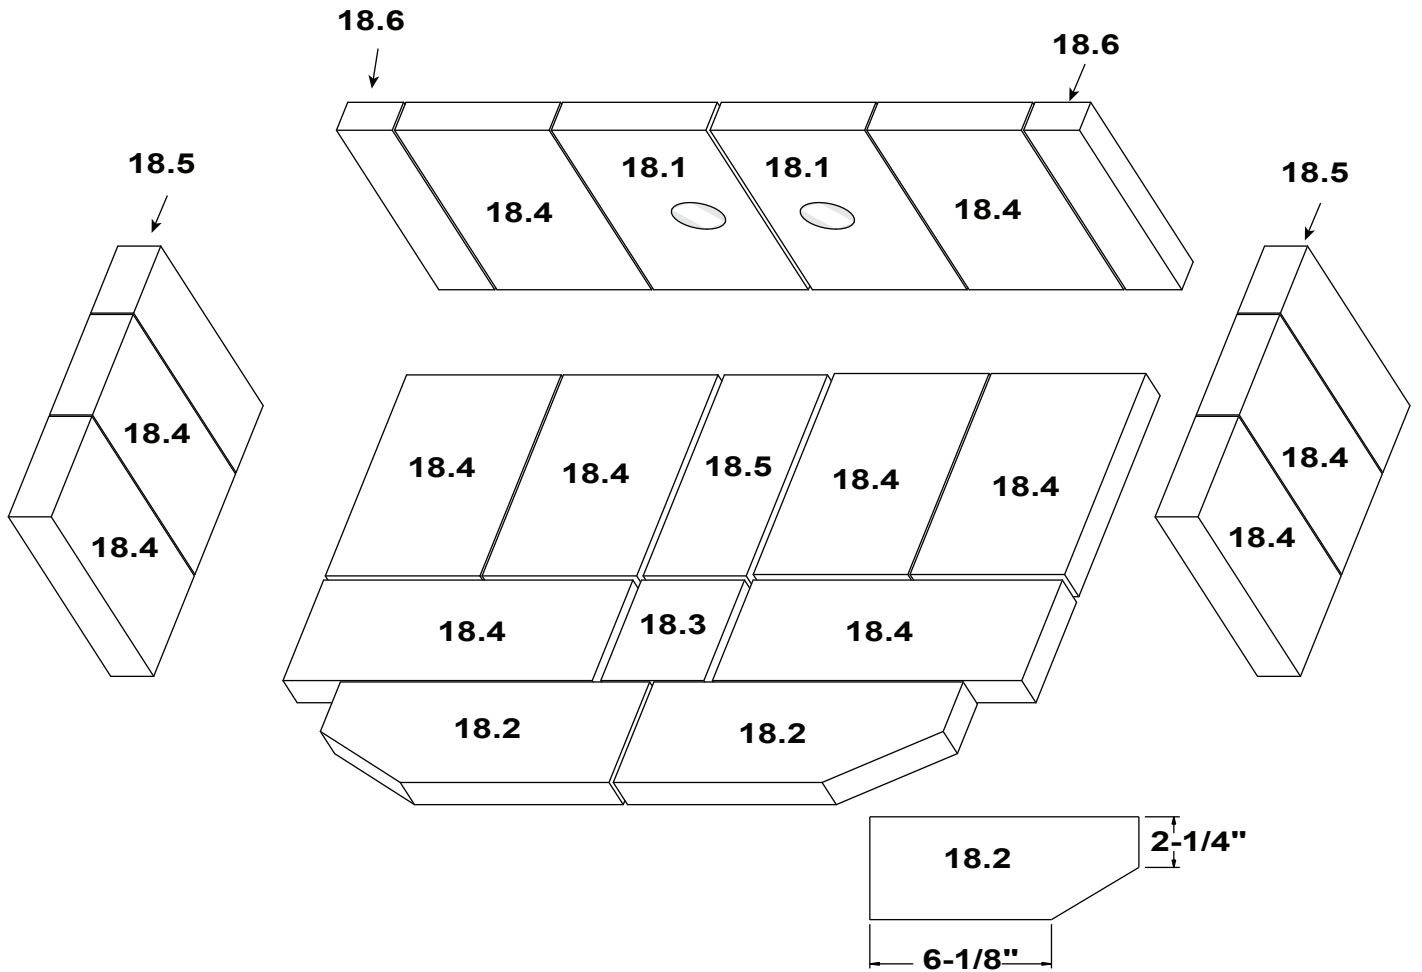

#18 Brick Set

IMPORTANT: THIS IS DATED INFORMATION. When requesting service or replacement parts for your appliance please provide model number and serial number. All parts listed in this manual may be ordered from an authorized dealer.

Stocked at Depot

ITEM	DESCRIPTION	COMMENTS	PART NUMBER	
	Brick Set	Pkg of 22	832-3500	Y
18.1	Brick, 9 x 4.5 x 1/25" with hole	Qty 2 req	SRV435-0800	Y
18.2	Brick, 9 x 4 x 1/25"	Qty 2 req		
18.3	Brick, 4.5 x 3 x 1/25"	Qty1 req		
18.4	Brick, 9 x 4.5 x 1/25"	Qty 12 req		
18.5	Brick, 9 x 3 x 1/25"	Qty 3 req		
18.6	Brick, 9 x 1.5 x 1/25"	Qty 2 req		
	Brick, Uncut	Pkg of 1	832-0550	
		Pkg of 6	832-3040