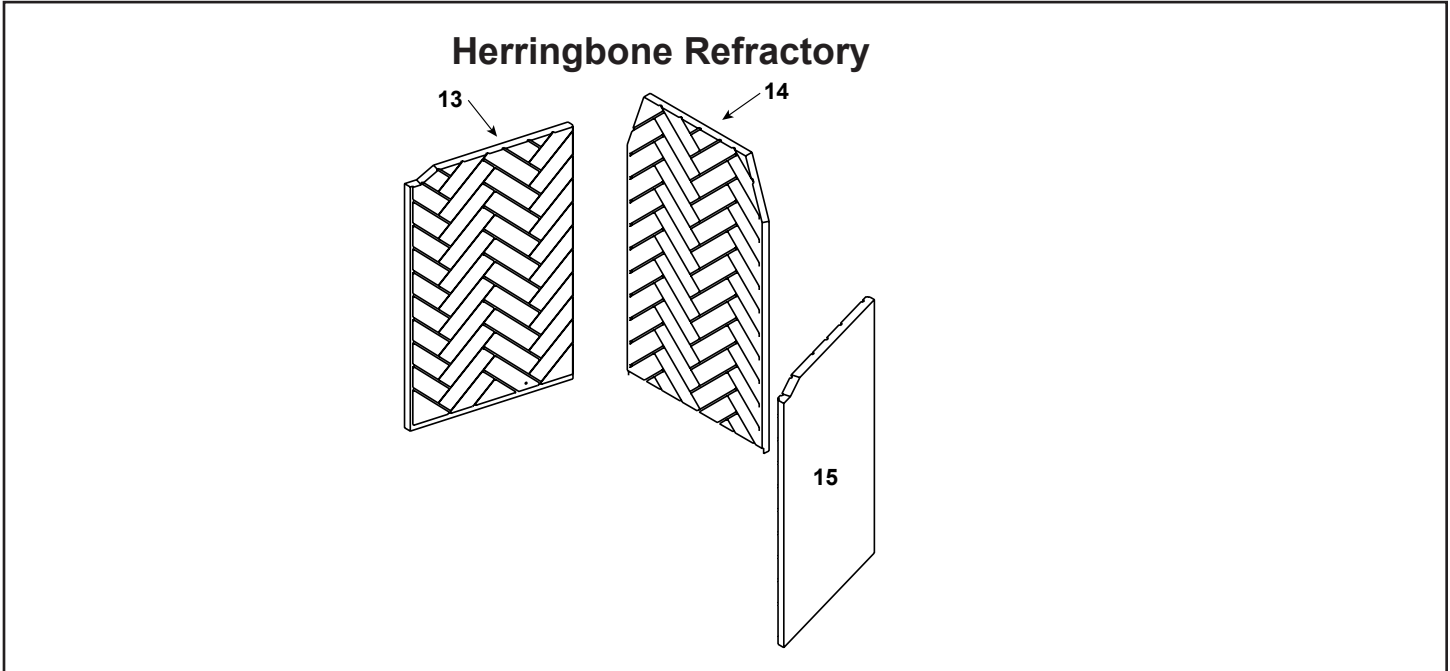

IMPORTANT: THIS IS DATED INFORMATION. Parts must be ordered from a dealer or distributor. **Hearth and Home Technologies does not sell directly to consumers.** Provide model number and serial number when requesting service parts from your dealer or distributor.

Stocked at Depot

ITEM	DESCRIPTION	COMMENTS	PART NUMBER	
	Herringbone Refractory Set	Natural Gray	WDR3850-H-NG	
		Antler Velvet	WDR3850-H-AV	
		Black Onyx	WDR3850-H-BK	
		Masonry Brown	WDR3850-H-BR	
	Refractory Touch-Up Paint	Antler Velvet	TUP-AV	
		Black Onyx	TUP-BK	
		Masonry Brown	TUP-BR	
13	Left Panel	Natural Gray	SRV4059-856	
		Antler Velvet	SRV4059-856AV	
		Black Onyx	SRV4059-856BK	
		Masonry Brown	SRV4059-856BR	
14	Back Panel	Natural Gray	SRV4059-865	
		Antler Velvet	SRV4059-865AV	
		Black Onyx	SRV4059-865BK	
		Masonry Brown	SRV4059-865BR	
15	Right Panel	Natural Gray	SRV4059-857	
		Antler Velvet	SRV4059-857AV	
		Black Onyx	SRV4059-857BK	
		Masonry Brown	SRV4059-857BR	
	Refractory Fastener Pack		SRV4059-668	
	Contains: 8 #6 X 1 1/2" Panhead screw, 3/32" Drill Bit, 8 Clips,