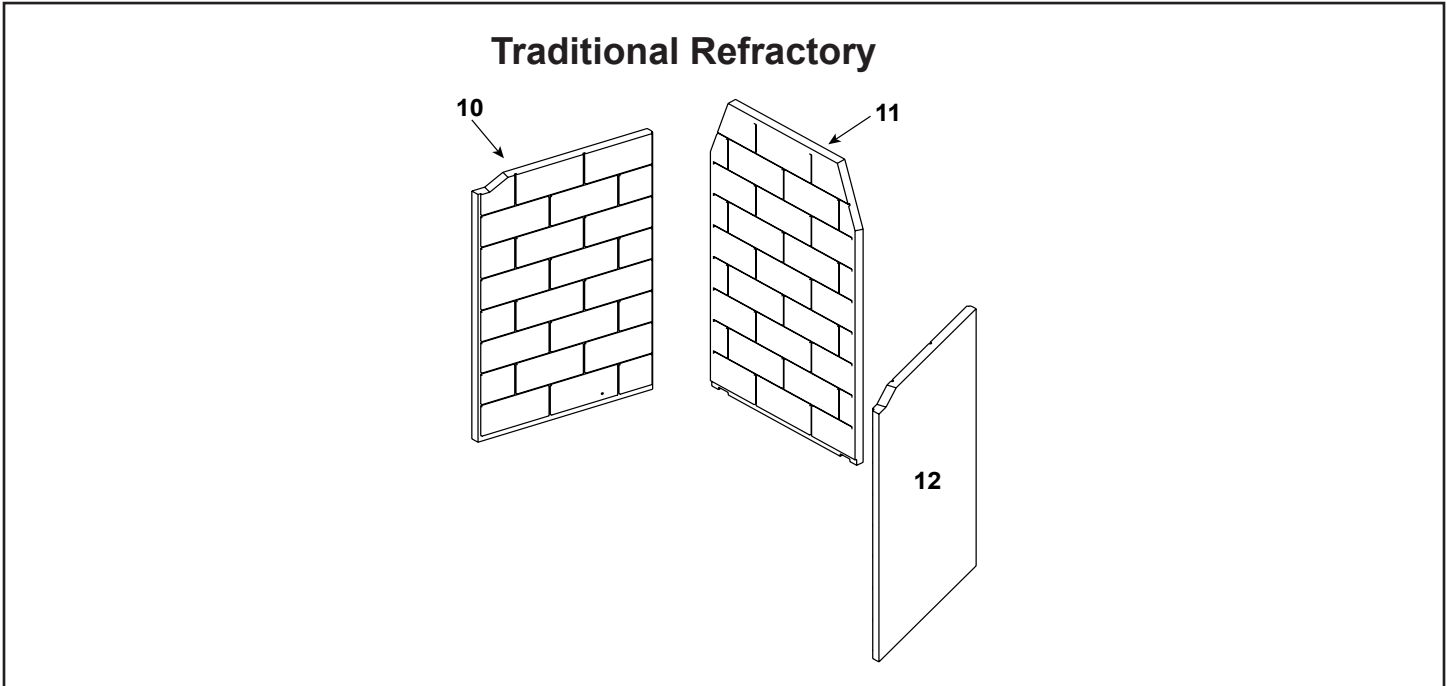

Stocked at Depot

ITEM	DESCRIPTION	COMMENTS	PART NUMBER	
1	Damper Blade Assembly		SRV4059-030	
2	Damper Control		SRV35159	
3	Smoke Shield		SRV4059-217	
4	Outside Air Collar Assembly	Qty 2 req	SRV4059-037	
5	OA Door	Qty 2 req	SRV4059-049	
6	Screen Rod	Qty 2 req	SRV4059-313	Y
	Screen Rod Clips	Qty 2 req	SRV4059-111	Y
7	Firescreen Assembly	Qty 2 req	SRV4059-029	Y
8	Grate Assembly		GR39	
9	Hearth Refractory	Natural Gray	SRV4059-382	
		Antler Velvet	SRV4059-382AV	
		Black Onyx	SRV4059-382BK	
		Masonry Brown	SRV4059-382BR	
	Grate Retainer		SRV4017-060	
	Insect Guard Screening		14DCA-SCRN	
	Spacing Clips, 1/2 in.	Pkg of 30	14DCA-SPCRM	
	Strip Protector	Qty 3 req	SRV18320	
	Touch-up Paint		TUP-YELLOW	
	Outside Air Hood	Qty 2 req	SRV4059-271	
	Starter Collar		4059-237	
	Manuals	Installation	4059-958	
		Owners	4059-959	