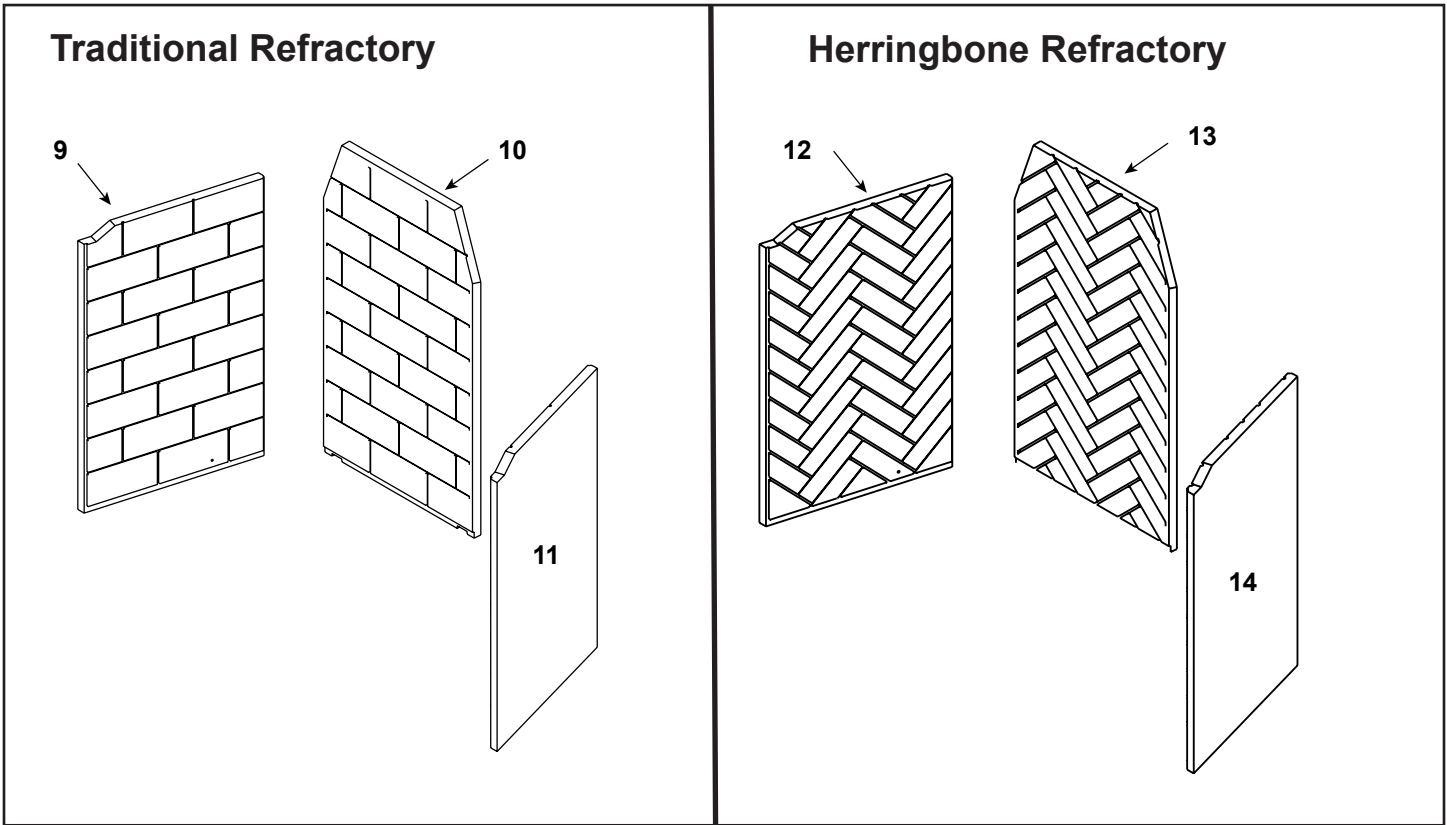

**Stocked at Depot**

ITEM	DESCRIPTION	COMMENTS	PART NUMBER	
1	Damper Blade Assembly		4059-030	
2	Damper Control		35159	
3	Outside Air Collar Assembly	Qty 2 req	4059-037	
4	OA Door	Qty 2 req	4059-049	
5	Screen Rod	Qty 2 req	4059-313	Y
	Screen Rod Clips	Qty 2 req	SRV4059-111	Y
6	Firescreen Assembly	Qty 2 req	4059-029	Y
7	Grate Assembly		GR31	
8	Hearth Refractory	Firebrick Yellow	SRV4059-697	
		Natural Gray	SRV4059-897	
	Grate Retainer		SRV4017-060	
	Insect Guard Screening		14DCA-SCRN	
	Mortar	10 LB Bucket	MMMORTR	
	Spacing Clips, 1/2 in.	Pkg of 30	14DCA-SPCRM	
	Strip Protector		SRV18320	
	Touch-up Paint		TUP-YELLOW	
	Outside Air Hood	Qty 2 req	SRV4059-051	
	Manuals	Installation	4059-701	
		Owners	4059-700	