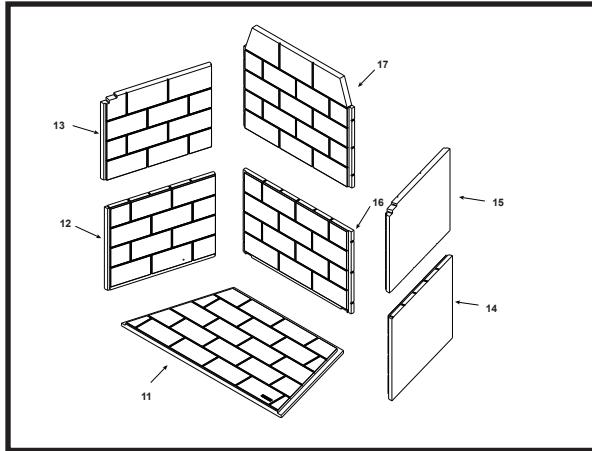

Traditional Molded Brick Panel