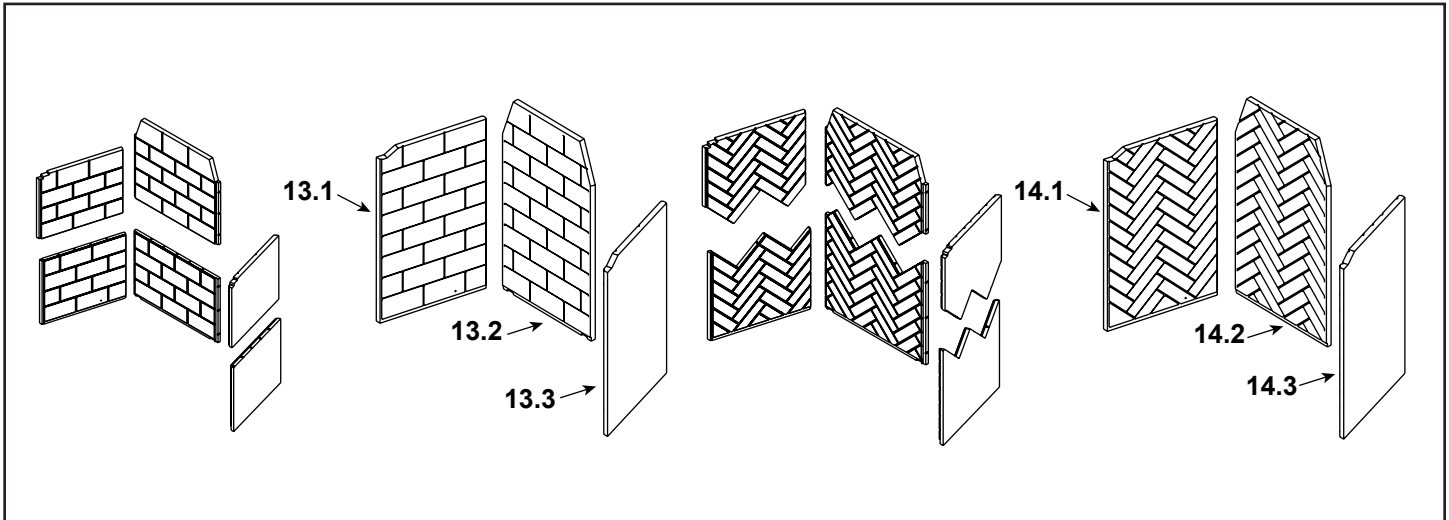

IMPORTANT: THIS IS DATED INFORMATION. Parts must be ordered from a dealer or distributor. **Hearth and Home Technologies does not sell directly to consumers.** Provide model number and serial number when requesting service parts from your dealer or distributor.

**Stocked
at Depot**

ITEM	DESCRIPTION	COMMENTS	PART NUMBER	
Traditional Molded Brick Panel				
	Lower Left Panel	No longer available	4059-350	
	Upper Left Panel	No longer available	4059-351	
	Lower Right Panel	No longer available	4059-352	
	Upper Right Panel	No longer available	4059-353	
	Lower Rear Panel	No longer available	4059-354	
	Upper Rear Panel	No longer available	4059-355	
13	Traditional Refractory		MMTB42-B	
13.1	Left Panel		SRV4059-652	
13.2	Back Panel		SRV4059-651	
13.3	Right Panel		SRV4059-653	
	Refractory Fastener Pack (Contains 8 panhead screws, drill bit & 8 clips)		4059-668	
Herringbone Molded Brick Panel				
	Lower Left Panel	No longer available	4059-357	
	Upper Left Panel	No longer available	4059-358	
	Lower Right Panel	No longer available	4059-359	
	Upper Right Panel	No longer available	4059-360	
	Lower Rear Panel	No longer available	4059-361	
	Upper Rear Panel	No longer available	4059-362	
14	Herringbone Refractory		MMHB42-B	
14.1	Left Panel		SRV4059-656	
14.2	Back Panel		SRV4059-655	
14.3	Right Panel		SRV4059-657	
	Refractory Fastener Pack (Contains 8 panhead screws, drill bit & 8 clips)		4059-668