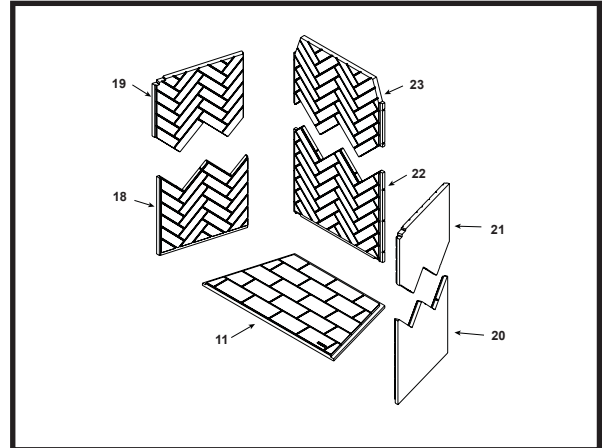

Herringbone Molded Brick Panel

IMPORTANT: THIS IS DATED INFORMATION. Parts must be ordered from a dealer or distributor. **Hearth and Home Technologies does not sell directly to consumers.** Provide model number and serial number when requesting service parts from your dealer or distributor.

Stocked at Depot

ITEM	DESCRIPTION	COMMENTS	PART NUMBER	
Traditional Molded Brick Panel				
12	Lower Left Panel		4059-350	
13	Upper Left Panel		4059-351	
14	Lower Right Panel		4059-352	
15	Upper Right Panel		4059-353	
16	Lower Rear Panel		4059-354	
17	Upper Rear Panel		4059-355	
Herringbone Molded Brick Panel				
18	Lower Left Panel		4059-357	
19	Upper Left Panel		4059-358	
20	Lower Right Panel		4059-359	
21	Upper Right Panel		4059-360	
22	Lower Rear Panel		4059-361	
23	Upper Rear Panel		4059-362	
	Refractory Fastener Pack		4059-043	
	Contains: 25 #6 X 1 1/2" Panhead screw, 3/32" Drill Bit, 17 T- Brackets, 2 Y-Brackets, 6 Clips,