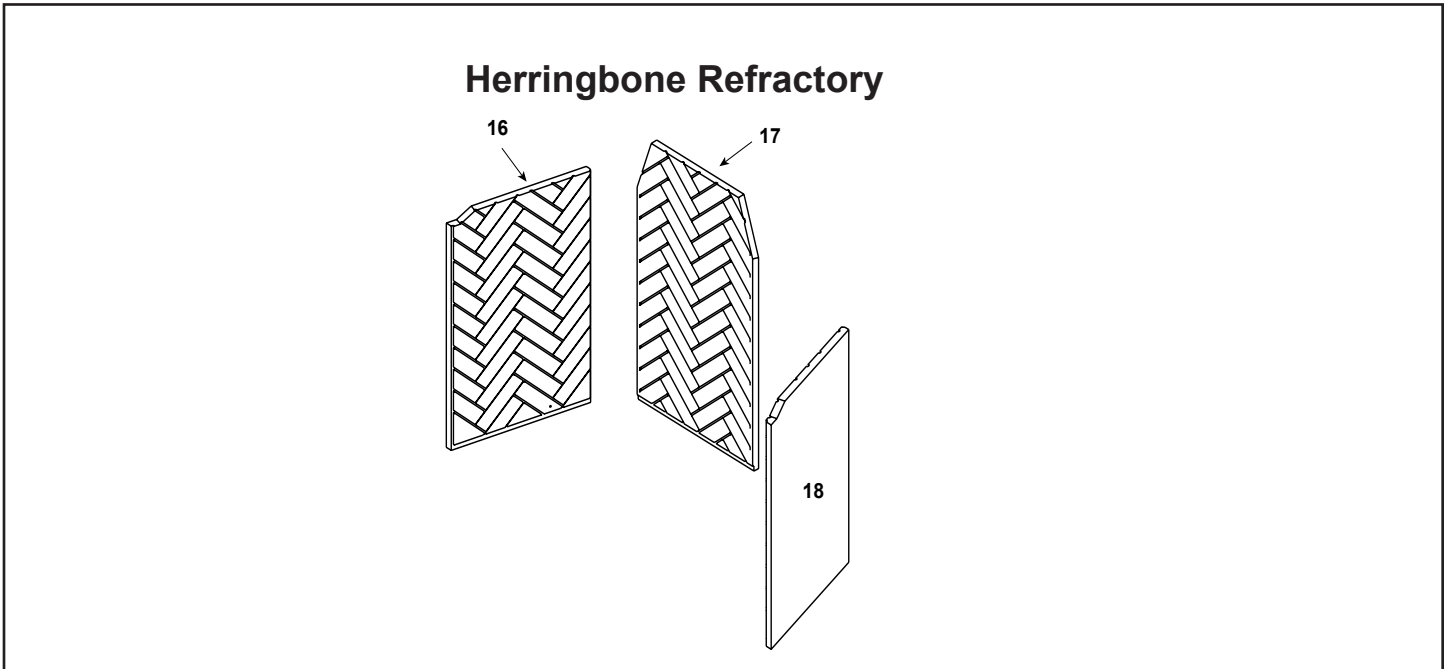

IMPORTANT: THIS IS DATED INFORMATION. Parts must be ordered from a dealer or distributor. **Hearth and Home Technologies does not sell directly to consumers.** Provide model number and serial number when requesting service parts from your dealer or distributor.

Stocked at Depot

ITEM	DESCRIPTION	COMMENTS	PART NUMBER	
	Herringbone Refractory Set	Natural Gray	WDR3842-H-NG	
		Antler Velvet	WDR3842-H-AV	
		Black Onyx	WDR3842-H-BK	
		Masonry Brown	WDR3842-H-BR	
	Refractory Touch-Up Paint	Antler Velvet	TUP-AV	
		Black Onyx	TUP-BK	
		Masonry Brown	TUP-BR	
16	Left Panel	Natural Gray	SRV4059-856	
		Antler Velvet	SRV4059-856AV	
		Black Onyx	SRV4059-856BK	
		Masonry Brown	SRV4059-856BR	
17	Back Panel	Natural Gray	SRV4059-855	
		Antler Velvet	SRV4059-855AV	
		Black Onyx	SRV4059-855BK	
		Masonry Brown	SRV4059-855BR	
18	Right Panel	Natural Gray	SRV4059-857	
		Antler Velvet	SRV4059-857AV	
		Black Onyx	SRV4059-857BK	
		Masonry Brown	SRV4059-857BR	
	Refractory Fastener Pack		SRV4059-668	
	Contains: 8 #6 X 1 1/2" Panhead screw, 3/32" Drill Bit, 8 Clips,