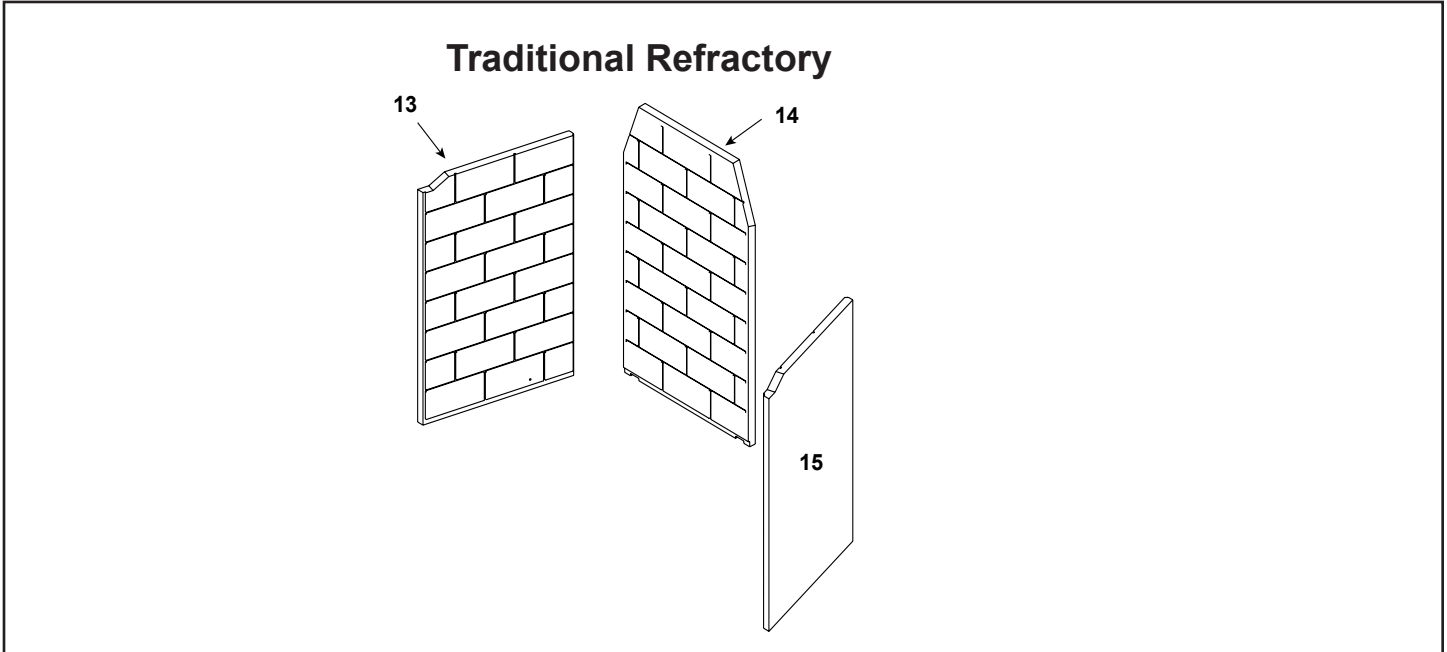

IMPORTANT: THIS IS DATED INFORMATION. Parts must be ordered from a dealer or distributor. **Hearth and Home Technologies does not sell directly to consumers.** Provide model number and serial number when requesting service parts from your dealer or distributor.

Stocked at Depot

ITEM	DESCRIPTION	COMMENTS	PART NUMBER	
	Traditional Refractory Set	Natural Gray	WDR3842-T-NG	
		Antler Velvet	WDR3842-T-AV	
		Black Onyx	WDR3842-T-BK	
		Masonry Brown	WDR3842-T-BR	
	Refractory Touch-Up Paint	Antler Velvet	TUP-AV	
		Black Onyx	TUP-BK	
		Masonry Brown	TUP-BR	
13	Left Panel	Natural Gray	SRV4059-852	
		Antler Velvet	SRV4059-852AV	
		Black Onyx	SRV4059-852BK	
		Masonry Brown	SRV4059-852BR	
14	Back Panel	Natural Gray	SRV4059-851	
		Antler Velvet	SRV4059-851AV	
		Black Onyx	SRV4059-851BK	
		Masonry Brown	SRV4059-851BR	
15	Right Panel	Natural Gray	SRV4059-853	
		Antler Velvet	SRV4059-853AV	
		Black Onyx	SRV4059-853BK	
		Masonry Brown	SRV4059-853BR	
	Refractory Fastener Pack		SRV4059-668	
	Contains: 8 #6 X 1 1/2" Panhead screw, 3/32" Drill Bit, 8 Clips,			

Additional service parts on following page