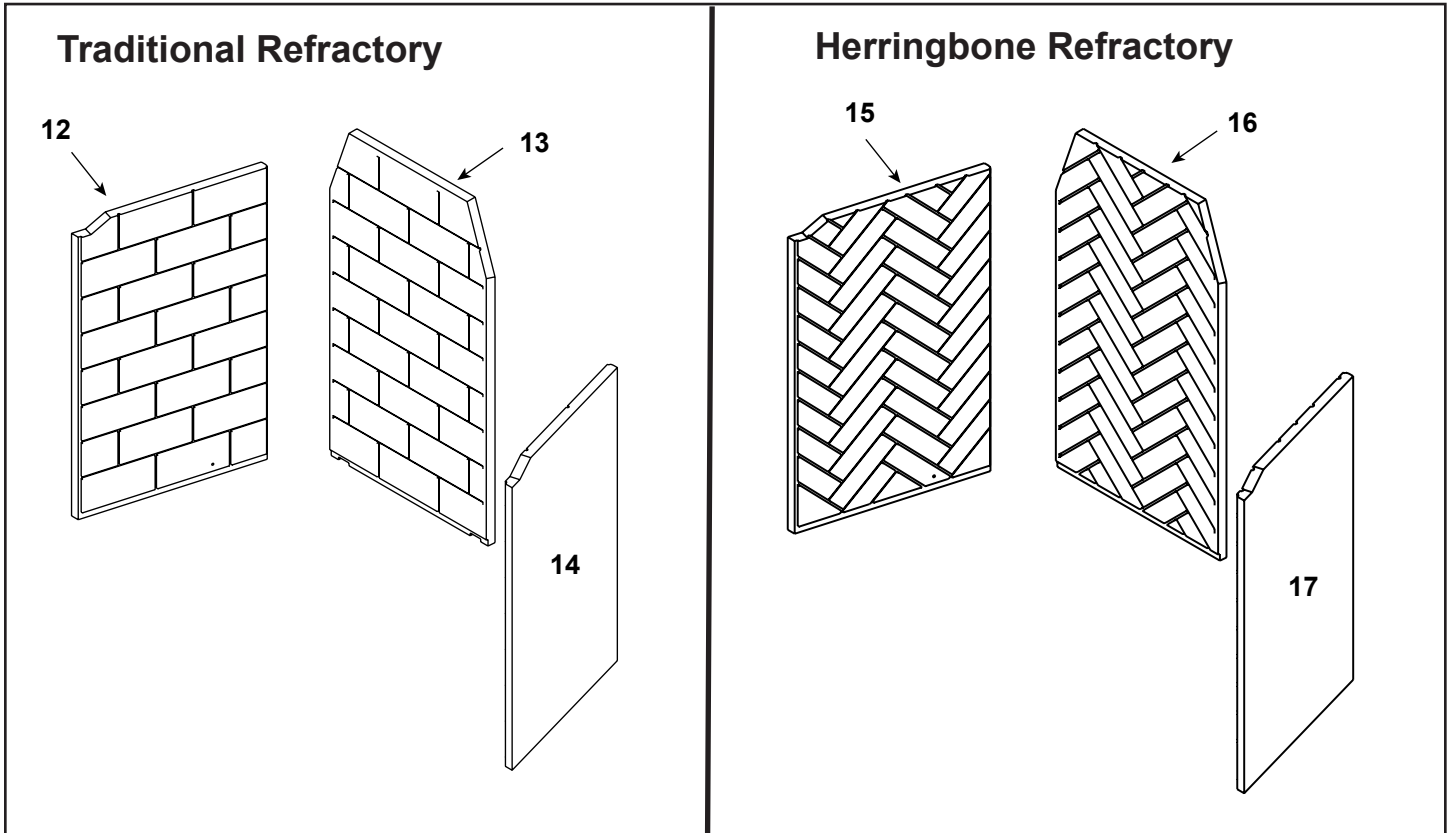

Stocked at Depot

ITEM	DESCRIPTION	COMMENTS	PART NUMBER	
1	Transition Assembly		4059-044	
2	Outer Transition Assembly		24377	
3	Inner Transition Collar		4059-148	
4	Damper Blade Assembly		4059-030	
5	Damper Control		35159	
6	Outside Air Collar Assembly	Qty 2 req	4059-037	
7	OA Door	Qty 2 req	4059-049	
8	Screen Rod	Qty 2 req	SRV4059-312	Y
	Screen Rod Clips	Qty 2 req	SRV4059-111	Y
9	Firescreen Assembly	Qty 2 req	SRV4059-028	Y
10	Grate Assembly		GR29	Y
11	Hearth Refractory	Firebrick Yellow	SRV4059-695	
		Natural Gray	SRV4059-891	
	Grate Retainer		SRV4017-060	
	Mortar	10 Lb Bucket	MMMORTR	
	Outside Air Hood	Qty 2 req	SRV4059-051	
	Starter Collar		4059-137	
	Strip Protector		SRV18320	
	Owners Manual		4059-716	
	Installation Manual		4059-715	