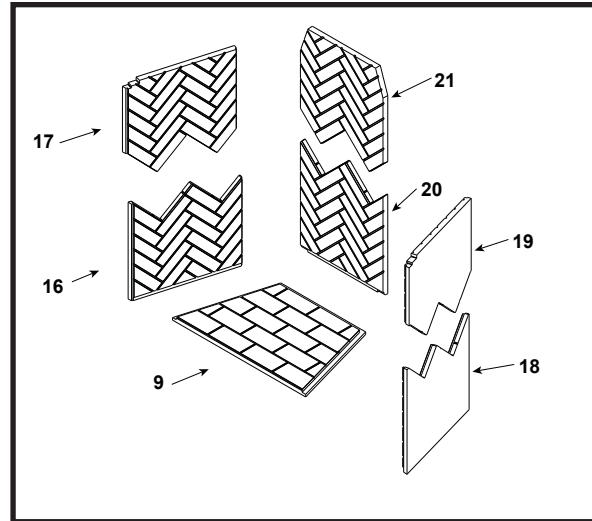

Herringbone Molded Brick Panel

IMPORTANT: THIS IS DATED INFORMATION. When requesting service or replacement parts for your appliance please provide model number and serial number. All parts listed in this manual may be ordered from an authorized dealer.

Stocked at Depot

ITEM	DESCRIPTION	COMMENTS	PART NUMBER	
Traditional Molded Brick Panel				
10	Lower Left Panel		4059-350	
11	Upper Left Panel		4059-351	
12	Lower Right Panel		4059-352	
13	Upper Right Panel		4059-353	
14	Lower Rear Panel		4059-554	
15	Upper Rear Panel		4059-555	
Herringbone Molded Brick Panel				
16	Lower Left Panel		4059-357	
17	Upper Left Panel		4059-358	
18	Lower Right Panel		4059-359	
19	Upper Right Panel		4059-360	
20	Lower Rear Panel		4059-561	
21	Upper Rear Panel		4059-562	
	Refractory Fastener Pack		4059-043	
	Contains: 25 #6 X 1 1/2" Panhead screw, 3/32" Drill Bit, 17 T- Brackets, 2 Y-Brackets, 6 Clips,