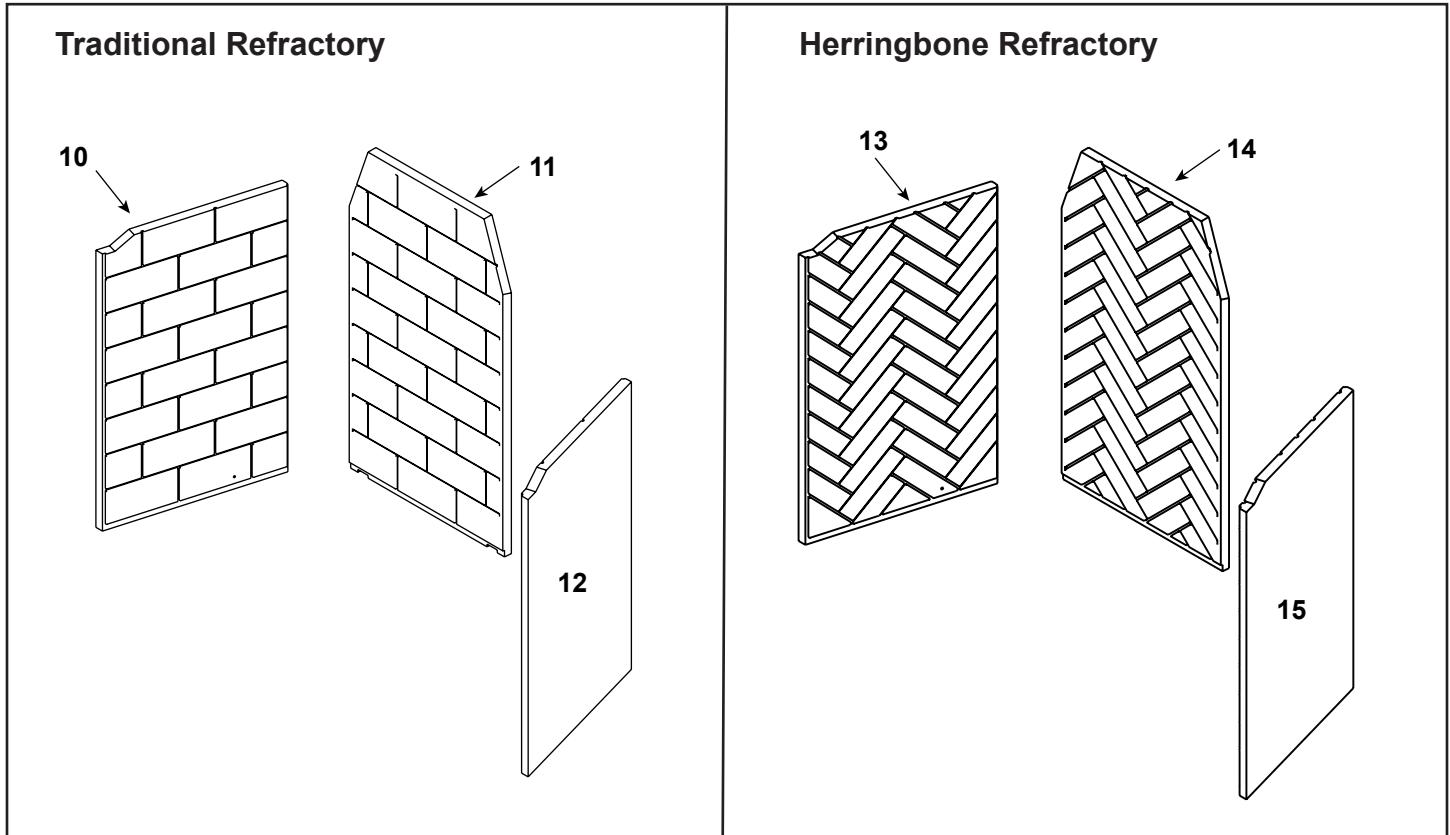

Stocked at Depot

ITEM	DESCRIPTION	COMMENTS	PART NUMBER	
1	Damper Blade Assembly		SRV29964	
2	Damper Control		20549	
3	Outside Air Collar Assembly	Qty 2 req	4059-037	
4	OA Door	Qty 2 req	4059-049	
5	Firescreen Assembly W/Rod	Qty 2 req	4059-053	Y
6	Screen Rod	Qty 2 req	SRV4059-512	Y
	Screen Rod Clips (Includes qty of 2)		SRV4059-111	Y
7	Firescreen Assembly		4059-054	
8	Grate Assembly		GR30	Y
	Grate Retainer (Includes qty of 2)		SRV4017-060	
9	Hearth Refractory	Firebrick Yellow	SRV4059-693	
		Natural Gray	SRV4059-893	
	Mortar	10 Lb Bucket	MMMORTR	
	Outside Air Hood	Qty 2 req	SRV4059-051	
	Starter Collar		22072B	
	Owners Manual		4059-710	
	Installation Manual		4059-709	