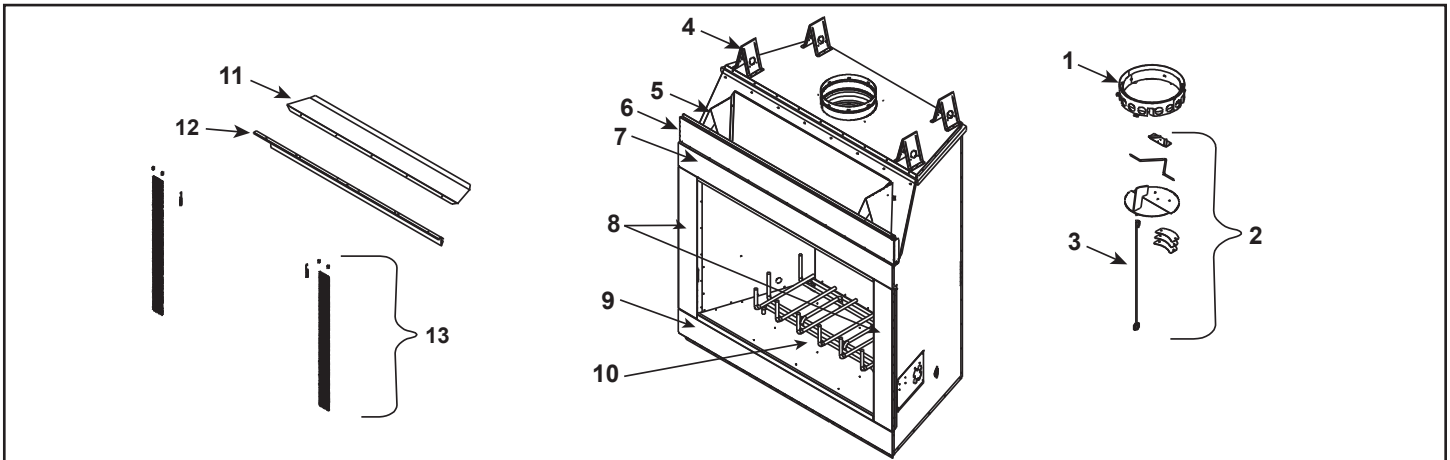

Service Parts

BILT50

50" Woodburning Fireplace

Beginning Manufacturing Date: Mar 2026

Ending Manufacturing Date: Active

IMPORTANT: THIS IS DATED INFORMATION. Parts must be ordered from a dealer or distributor. **Hearth and Home Technologies does not sell directly to consumers.** Provide model number and serial number when requesting service parts from your dealer or distributor.

ITEM	DESCRIPTION	COMMENTS	PART NUMBER
1	Starter Section Assembly		SRV22072
2	Damper Blade Assembly		SRV35160
3	Damper Control		SRV35159
	Damper Weight		SRV19785
4	Rear Top Standoff	Qty 4 req	SRV11864
5	Front Top Standoff	Qty 2 req	SRV34567
6	Top Face		SRV4013-208BK
7	Top Front Face		SRV34544BK
8	Column (Right or Left)		SRV34546BK
9	Bottom Front Face		SRV34542BK
10	Grate		GR39
11	Smoke Shelf		SRV4013-185
12	Smoke Shield		SRV4013-184BK
13	Firescreen Assembly w/Rod	Qty 2 req	SRV35211
	Firescreen Rod	1 ea.	SRV34571
	Firescreen Assembly	1 ea.	SRV34590
	Firescreen Handle	1 ea.	SRV10002
	Heat Shield		SRV34568
	Nailing Flange	Qty 6 req	SRV31190
	Outside Air Kit	Qty 2 req	SRV35191
	Fastener Pack		SRV4025-023
	Outside Air Shield		SRV33271
	4 in. Outside Air Inlet Ring		35192
	Screen Cover (top only)		SRV34548BK
	Strip Protector	Qty 3 req	SRV18320
	Touch-Up Paint		71479

Additional service parts on following page.