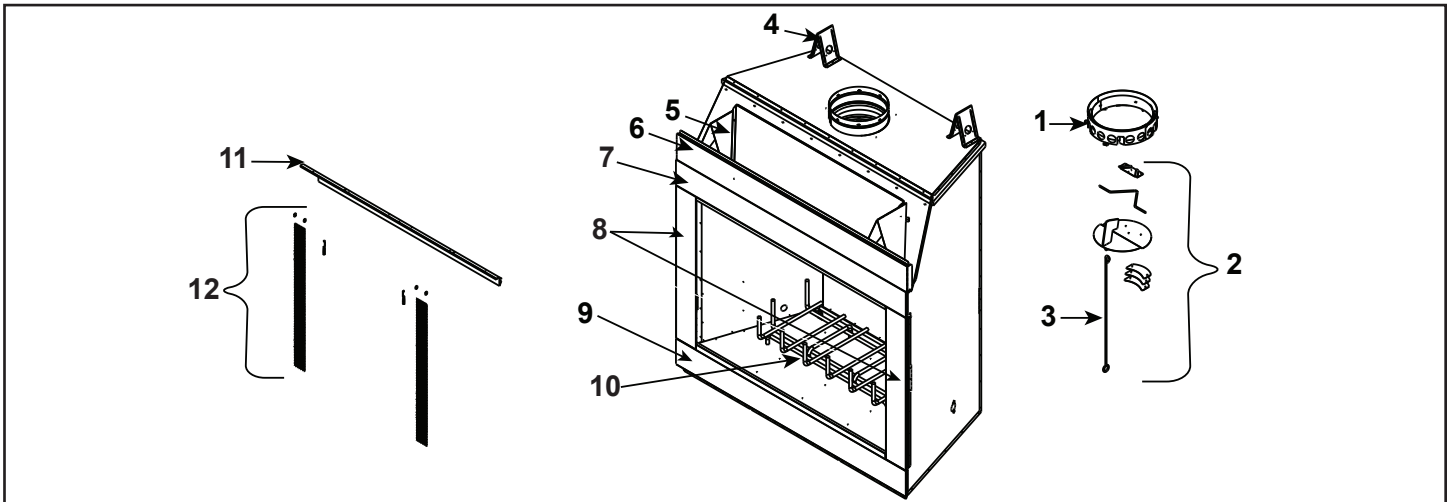

Service Parts

BILT42

42" Woodburning Fireplace

Beginning Manufacturing Date: Mar 2026
Ending Manufacturing Date: Active

IMPORTANT: THIS IS DATED INFORMATION. Parts must be ordered from a dealer or distributor. **Hearth and Home Technologies does not sell directly to consumers.** Provide model number and serial number when requesting service parts from your dealer or distributor.

ITEM	DESCRIPTION	COMMENTS	PART NUMBER
1	Starter Section Assembly		SRV22072
2	11" Damper Blade Assembly		SRV29964
3	Damper Control		SRV20549
	Damper Weight		SRV19785
4	Rear Top Standoff	Qty 2 req	SRV19228
5	Front Top Standoff	Qty 2 req	SRV11864
6	Top Face		SRV4013-207BK
7	Top Front Face		SRV29922BK
8	Column (Right or Left)		SRV4013-004BK
9	Bottom Front Face		SRV4013-003BK
10	Grate		GR38
11	Smoke Shield		SRV29946BK
12	Firescreen Assembly	Qty 2 req	SRV29958
	Firescreen Handle	1 ea.	SRV10002
	Firescreen Rod	Qty 2 req	SRV28404
	Grate Retainer	Qty 2 req	SRV4017-060
	Nailing Flange	Qty 4 req	SRV31190
	Outside Air Kit		AK22
	Fastener Pack		13580
	Outside Air Shield		SRV33271
	4 in. Outside Air Inlet Ring		SRV25692
	Screen Cover (top only)		SRV29926BK
	Side Trim	Qty 2 req	SRV31326BK
	Strip Protector	Qty 2 req	SRV18320
	Touch-Up Paint		71479

Additional service parts on following page.