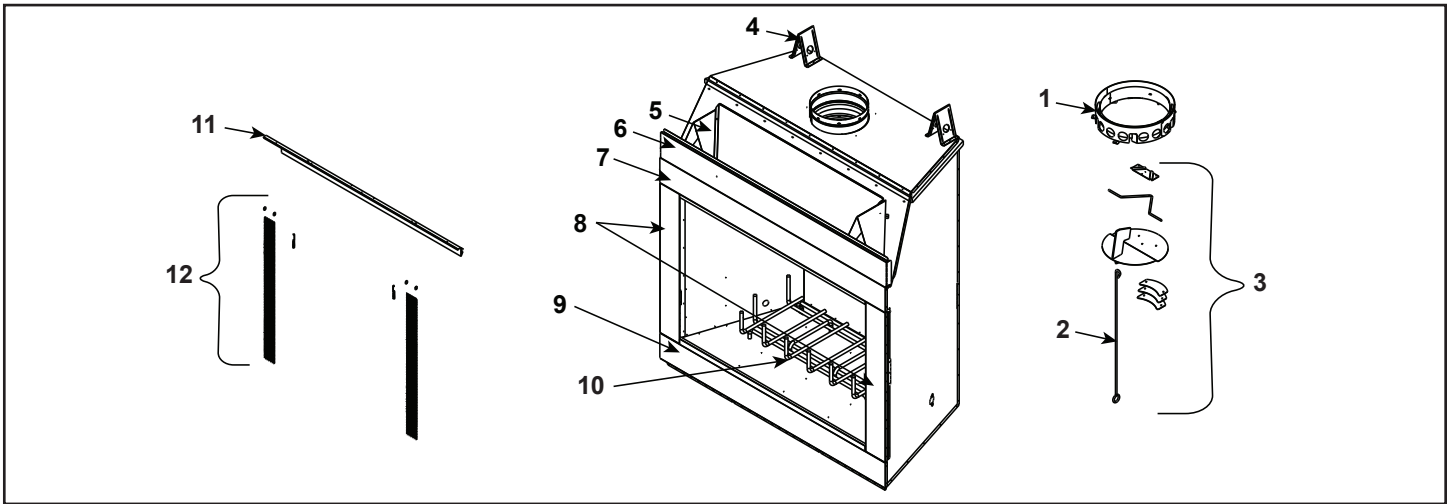

Service Parts

BILT36

36" Woodburning Fireplace

Beginning Manufacturing Date: Mar 2026
Ending Manufacturing Date: Active

IMPORTANT: THIS IS DATED INFORMATION. Parts must be ordered from a dealer or distributor. **Hearth and Home Technologies does not sell directly to consumers.** Provide model number and serial number when requesting service parts from your dealer or distributor.

ITEM	DESCRIPTION	COMMENTS	PART NUMBER
1	Starter Section Assembly		SRV22072
2	Damper Blade Assembly		SRV29964
3	Damper Control		SRV20549
	Damper Weight		SRV19785
4	Rear Top Standoff	Qty 2 req	SRV19228
5	Front Top Standoff	Qty 2 req	SRV11864
6	Top Front		SRV4013-206BK
7	Top Front Face		SRV31313BK
8	Column (Right or Left)		SRV4013-004BK
9	Bottom Front Face		SRV31311BK
10	Grate		GR37
11	Smoke Shield		SRV32949BK
12	Firescreen Assembly	Qty 2 req	SRV33699
	Firescreen Handle	1 ea.	SRV10002
	Firescreen Rod	Qty 2 req	SRV12052
	Grate Retainer	Qty 2 req	SRV4017-060
	Nailing Flange	Qty 4 req	SRV31190
	Outside Air Kit		AK22
	Fastener Pack		13580
	Outside Air Shield		SRV33271
	4 in. Outside Air Inlet Ring		SRV25692
	Screen Cover (top only)		SRV31319BK
	Side Trim	Qty 2 req	SRV31326BK
	Strip Protector	Qty 2 req	SRV18320
	Touch-Up Paint		71479

Additional service parts on following page.