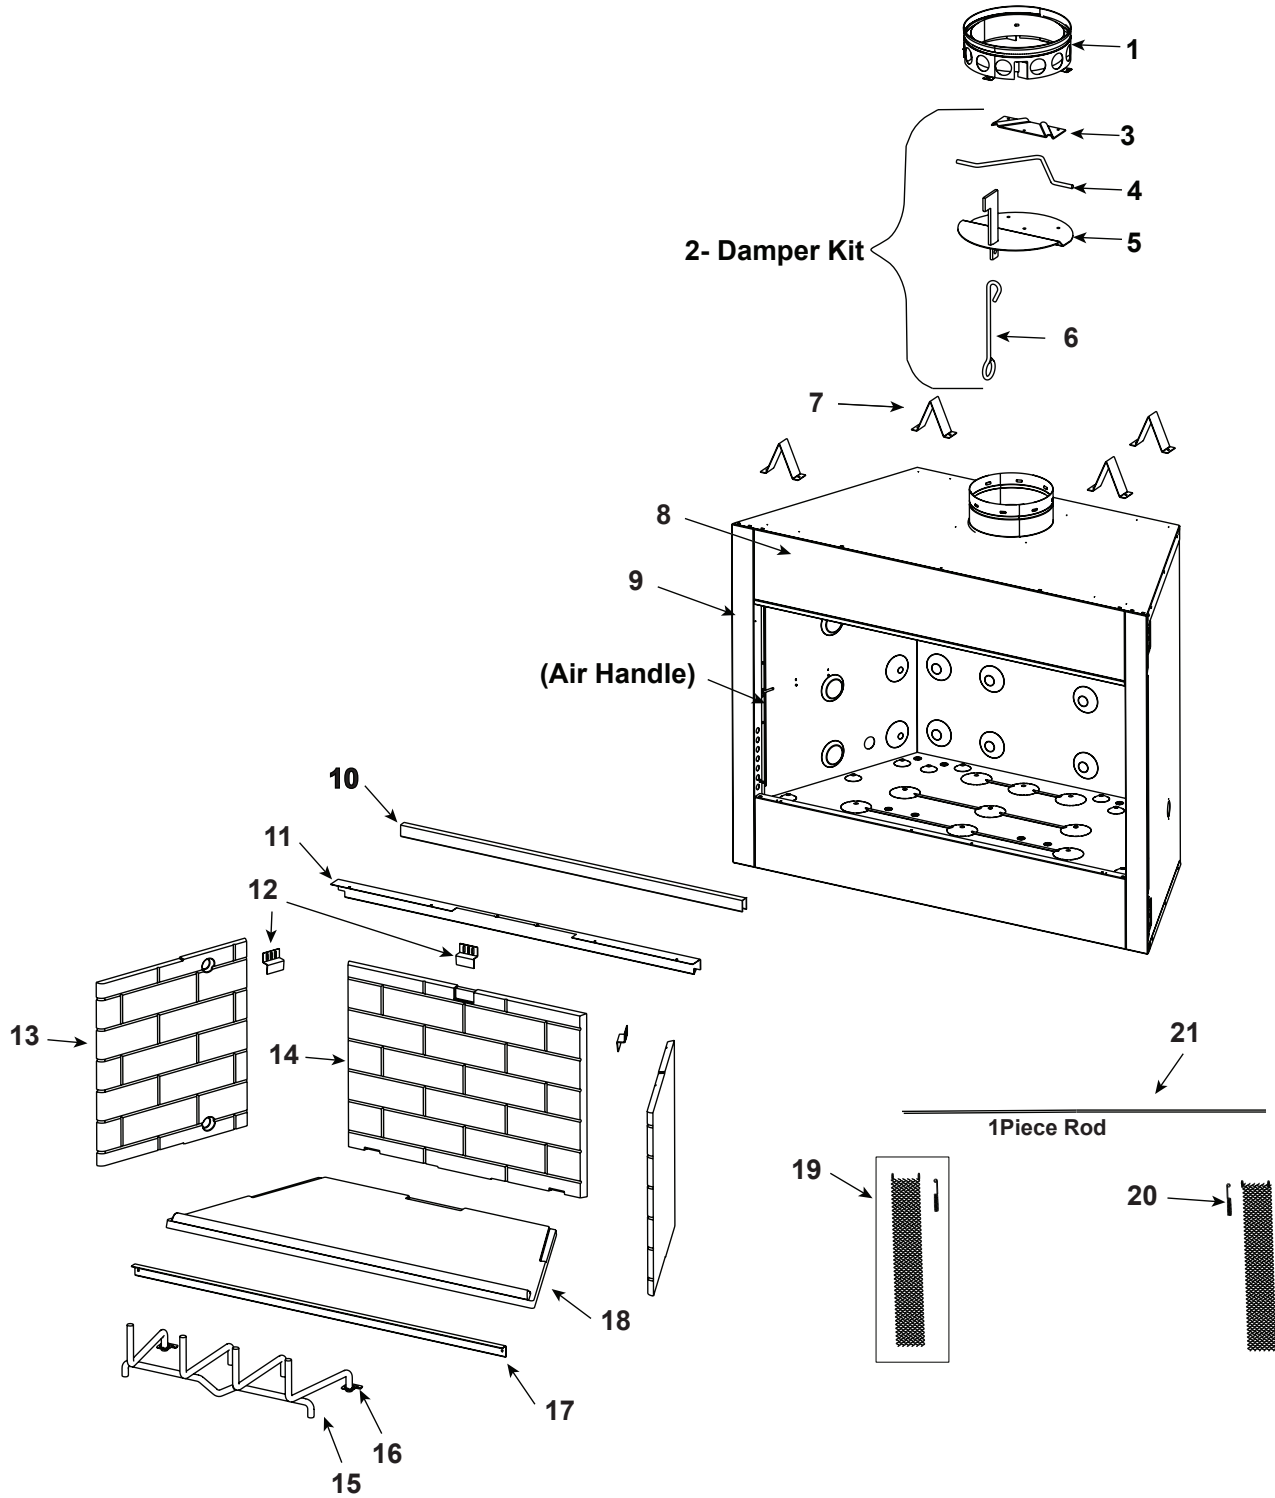

Service Parts

Royalton Woodburning Fireplace

BE42

Beginning Manufacturing Date: N/A
Ending Manufacturing Date: Active

Part number list on following page.

Service Parts

BE42

Beginning Manufacturing Date: N/A
Ending Manufacturing Date: Active

ITEM	DESCRIPTION	COMMENTS	PART NUMBER
1	Starter Section Assembly		SRV22069
2	Damper Kit Repair		SRV4044-029
3	**Damper Weight		SRV19785
4	Damper Rod		SRV28900
5	Damper Blade Assembly		SRV4044-030
6	Damper Control		SRV4044-152
	**If damper rod is in place and needs the damper blade order damper weight (SRV19785), screws (12460/40) & damper blade (SRV11835)		
	**Screws	Pkg of 40	12460/40
7	Top Standoff	Qty 4 req	SRV4044-111
8	Front Face (Top or Bottom)		SRV4044-105BK
9	Column (Right or Left)		SRV4044-104BK
10	Door Track (used for upper)		SRV15427BK
11	Smoke Shield		SRV4044-120BK
12	Refractory Retainer	Qty 3 req	SRV11847
13	Side Refractory	Qty 2 req	SRV4044-220
14	Back Refractory		SRV4044-224
15	Grate		GR40
16	Grate Retainer	Qty 2 req	SRV4044-170
17	Hearth Retainer		SRV4044-109BK
18	Hearth Refractory		SRV4044-223
19	Firescreen Assembly	Qty 2 req	SRV4044-027
20	Firescreen Handle	1 ea	SRV10002
21	Firescreen Rod	1 piece	SRV4044-172
	Door Pivot Clip	Qty 2 req	SRV31527
	Extended Smoke Shield Kit		SRV4044-180BK
			SRV4044-180TB
	Nailing Flange	Qty 4 req	SRV4044-161
	Smoke Baffle	Qty 2 req	SRV4044-116
	Strip Protector		SRV18320
	Installation Manual		4044-197
	Owner's Manual		4044-198
	Touch-Up Paint		71479