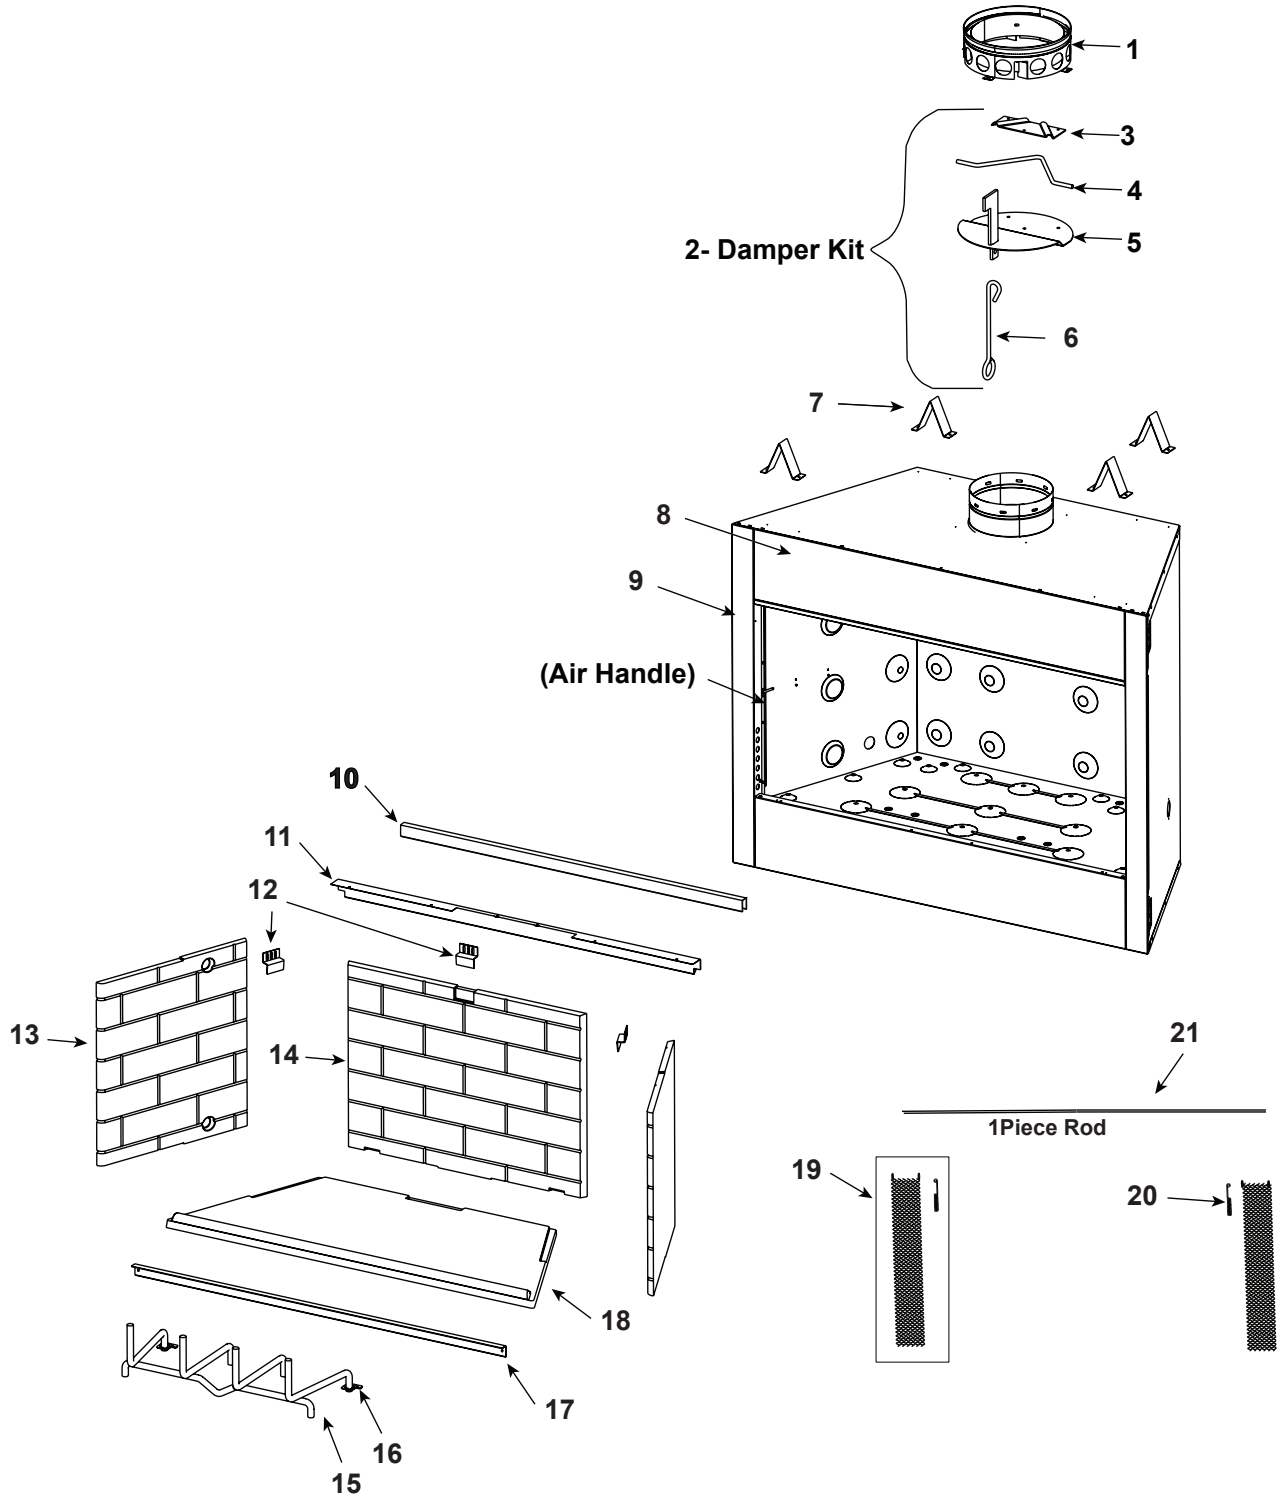

Service Parts

BE36

Royalton Woodburning Fireplace

Beginning Manufacturing Date: N/A  
Ending Manufacturing Date: Active

Part number list on following page.

## Service Parts

ITEM	DESCRIPTION	COMMENTS	PART NUMBER
1	Starter Section Assembly		SRV22069
2	Damper Kit Repair		SRV4044-029
3	**Damper Weight		SRV19785
4	Damper Rod		SRV28900
5	Damper Blade Assembly		SRV4044-030
6	Damper Control		SRV4044-152
	**If damper rod is in place and needs the damper blade order damper weight (SRV19785), screws (12460/40) & damper blade (SRV11835)		
	**Screws	Pkg of 40	12460/40
7	Top Standoff	Qty 4 req	SRV4044-111
8	Front Face (Top or Bottom)		SRV4044-124BK
9	Column (Right or Left)		SRV4044-104BK
10	Door Track (Used for Upper)		SRV15425TB
			SRV15425BK
11	Smoke Shield		SRV4044-131BK
12	Refractory Retainer	Qty 3 req	SRV11847
13	Side Refractory	Qty 2 req	SRV4044-220
14	Back Refractory		SRV4044-222
15	Grate		GR41
16	Grate Retainer	Qty 2 req	SRV4044-170
17	Hearth Retainer		SRV4044-128BK
18	Hearth Refractory		SRV4044-221
19	Firescreen Assembly	Qty 2 req	SRV4044-028
20	Firescreen Handle		SRV10002
21	Firescreen Rod	1 piece	SRV4044-175
	Door Pivot Clip	Qty 2 req	SRV31527
	Extended Smoke Shield Kit		SRV4044-179BK
			SRV4044-179TB
	Nailing Flange	Qty 4 req	SRV4044-161
	Smoke Baffle	Qty 2 req	SRV4044-116
	Strip Protector	Qty 2 req	SRV18320
	Installation Manual		4044-197
	Owner's Manual		4044-198
	Touch-Up Paint		71479