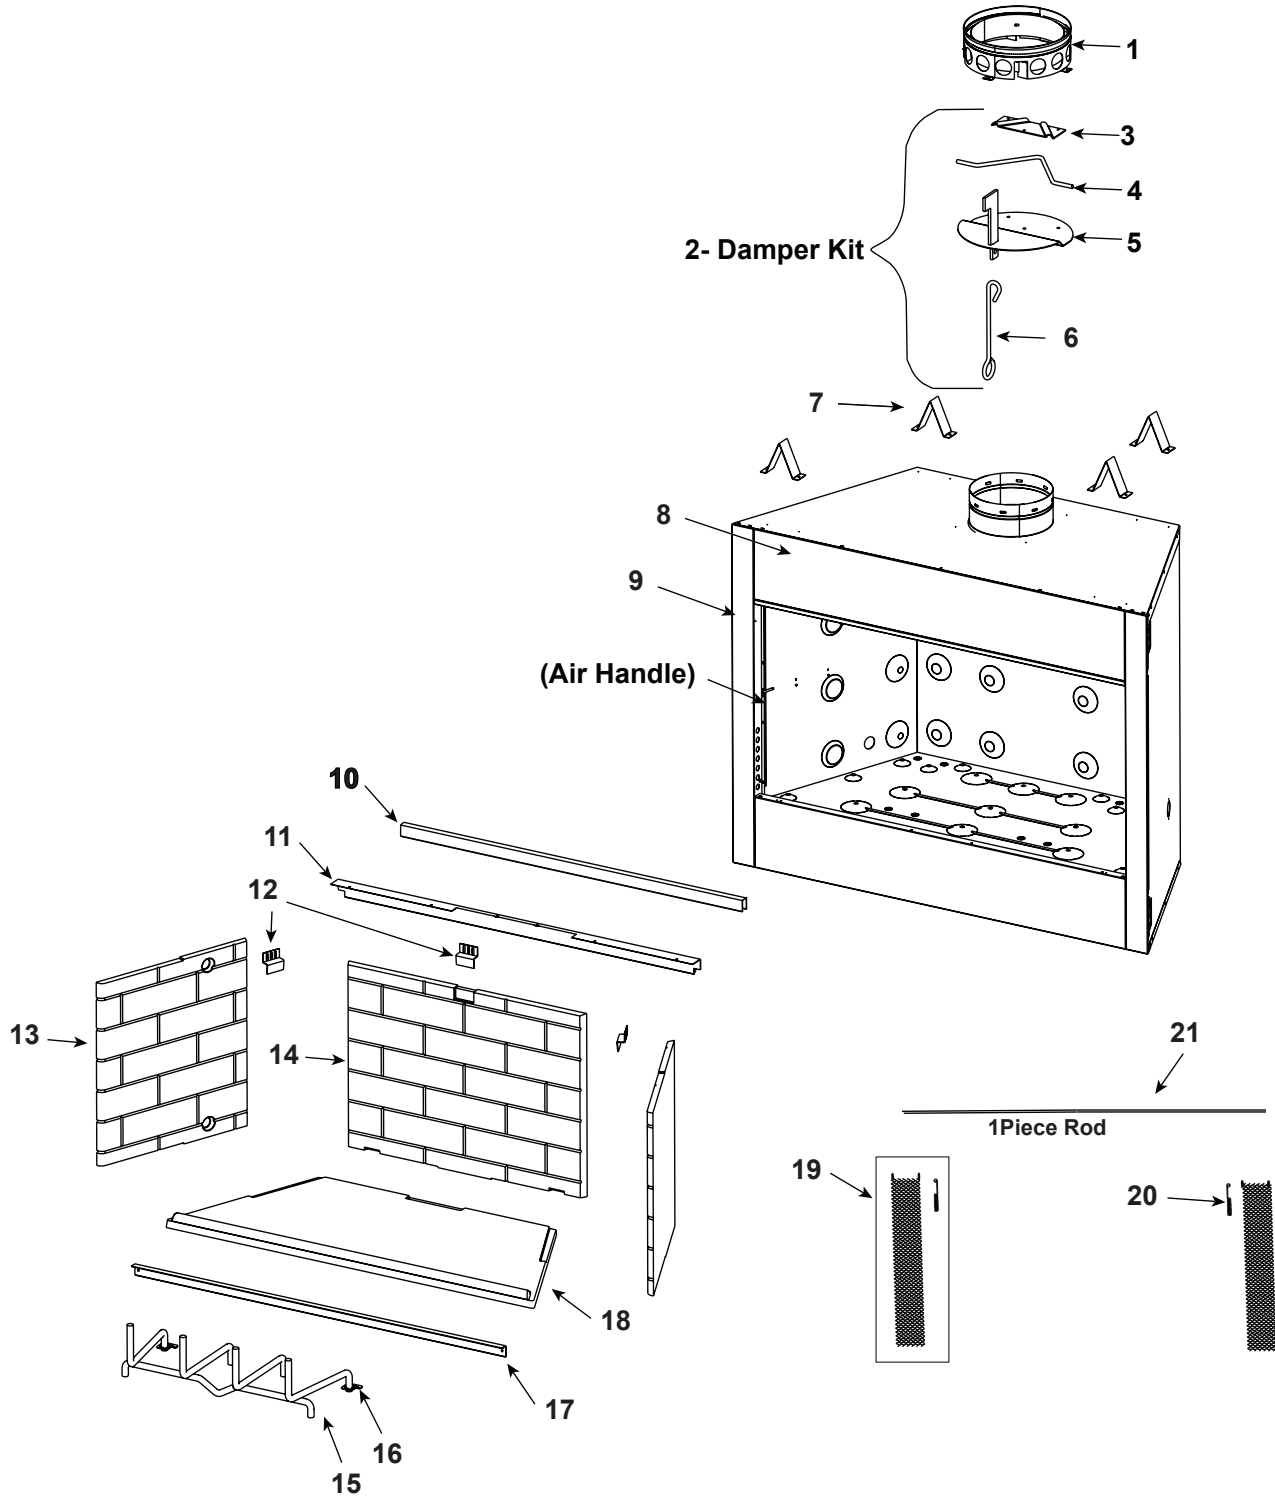

Service Parts

BE36

Royalton Woodburning Fireplace

Beginning Manufacturing Date: N/A
Ending Manufacturing Date: Active

Part number list on following page.

Service Parts

BE36

Beginning Manufacturing Date: N/A
Ending Manufacturing Date: Active

ITEM	DESCRIPTION	COMMENTS	PART NUMBER
1	Starter Section Assembly		SRV22069
2	Damper Kit Repair		SRV4044-029
3	**Damper Weight		SRV19785
4	Damper Rod		SRV28900
5	Damper Blade Assembly		SRV4044-030
6	Damper Control		SRV4044-152
	**If damper rod is in place and needs the damper blade order damper weight (SRV19785), screws (12460/40) & damper blade (SRV11835)		
	**Screws	Pkg of 40	12460/40
7	Top Standoff	Qty 4 req	SRV4044-111
8	Front Face (Top or Bottom)		SRV4044-124BK
9	Column (Right or Left)		SRV4044-104BK
10	Door Track (Used for Upper)		SRV15425TB
			SRV15425BK
11	Smoke Shield		SRV4044-131BK
12	Refractory Retainer	Qty 3 req	SRV11847
13	Side Refractory	Qty 2 req	SRV4044-220
14	Back Refractory		SRV4044-222
15	Grate		GR41
16	Grate Retainer	Qty 2 req	SRV4044-170
17	Hearth Retainer		SRV4044-128BK
18	Hearth Refractory		SRV4044-221
19	Firescreen Assembly	Qty 2 req	SRV4044-028
20	Firescreen Handle		SRV10002
21	Firescreen Rod	1 piece	SRV4044-175
	Door Pivot Clip	Qty 2 req	SRV31527
	Extended Smoke Shield Kit		SRV4044-179BK
			SRV4044-179TB
	Nailing Flange	Qty 4 req	SRV4044-161
	Smoke Baffle	Qty 2 req	SRV4044-116
	Strip Protector	Qty 2 req	SRV18320
	Installation Manual		4044-197
	Owner's Manual		4044-198
	Touch-Up Paint		71479