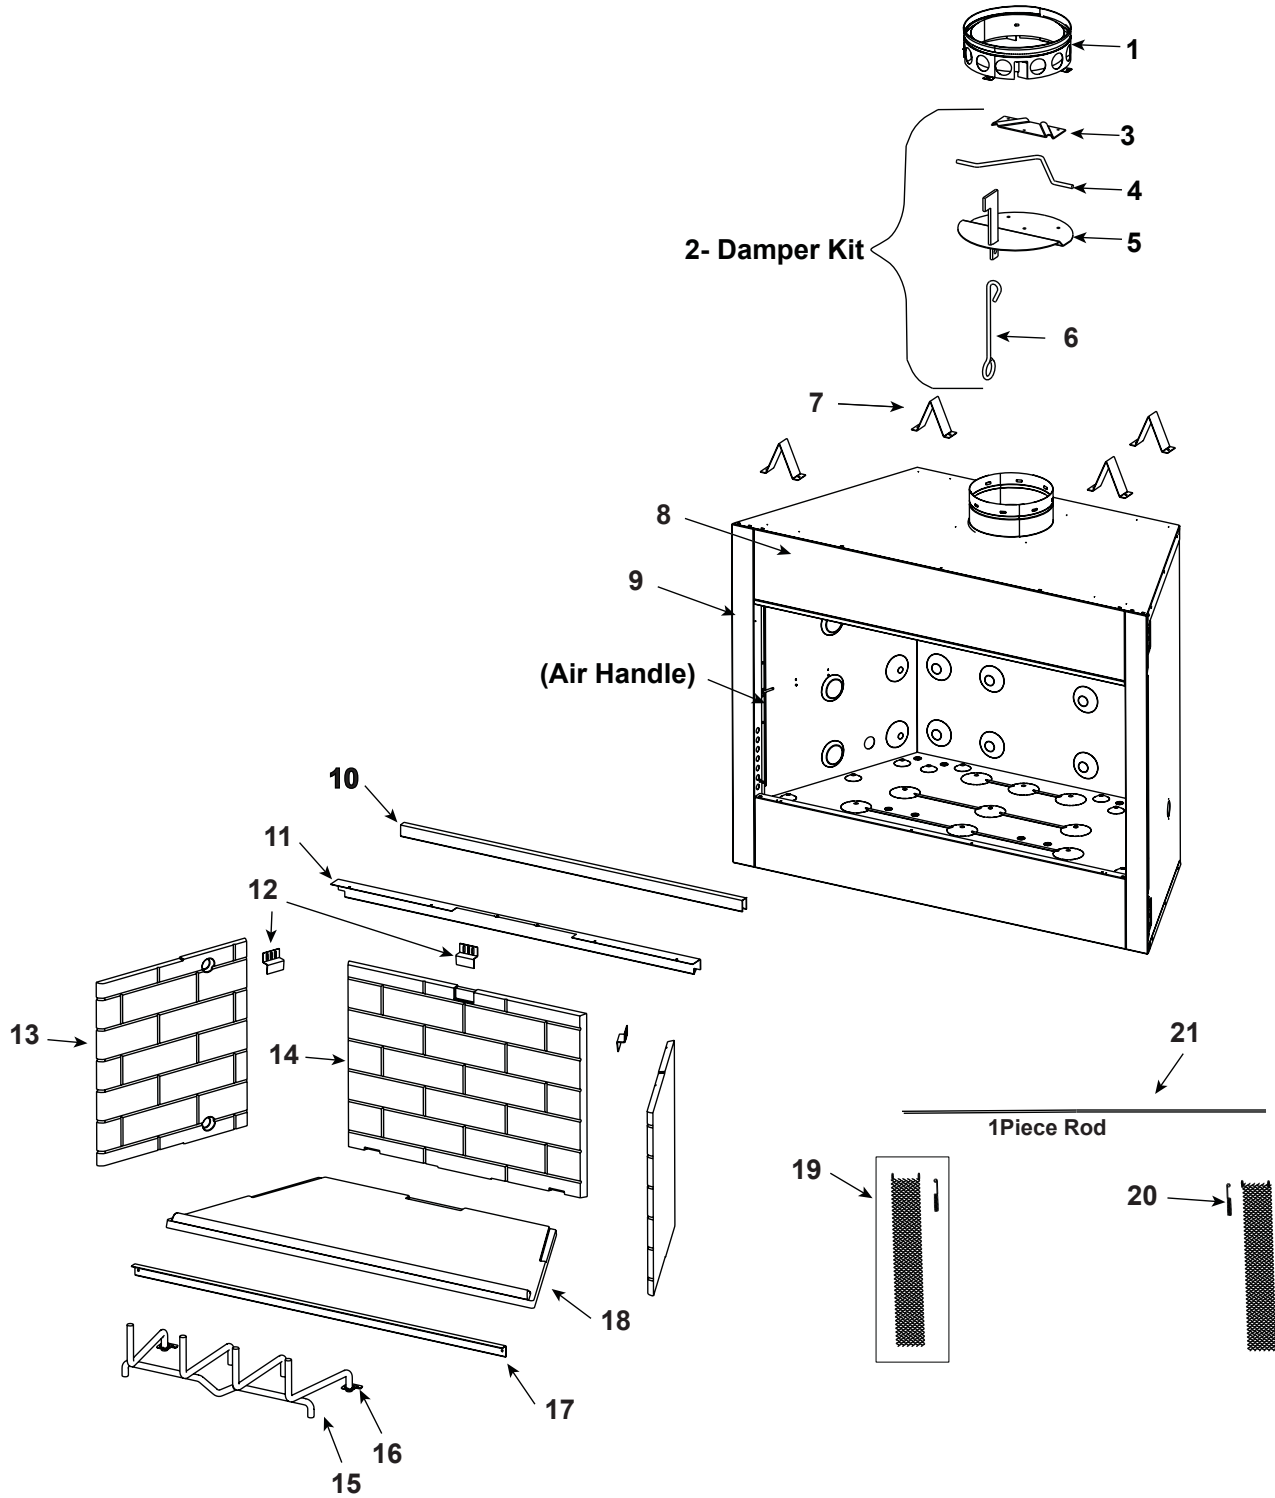

Service Parts

BE36

Royalton Woodburning Fireplace

Beginning Manufacturing Date: N/A
Ending Manufacturing Date: Active

Part number list on following page.

Service Parts

BE36

Beginning Manufacturing Date: N/A
Ending Manufacturing Date: Active

ITEM	DESCRIPTION	COMMENTS	PART NUMBER
1	Starter Section Assembly		SRV22069
2	Damper Kit Repair		4044-029
3	**Damper Weight		SRV19785
4	Damper Rod		SRV28900
5	Damper Blade Assembly		SRV4044-030
6	Damper Control		SRV4044-152
	**If damper rod is in place and needs the damper blade order damper weight (SRV19785), screws (12460/40) & damper blade (SRV11835)		
	**Screws	Pkg of 40	12460/40
7	Top Standoff	Qty 4 req	SRV4044-111
8	Front Face (Top or Bottom)		SRV4044-124BK
9	Column (Right or Left)		SRV4044-104BK
10	Door Track (Used for Upper)		SRV15425TB
			SRV15425BK
11	Smoke Shield		SRV4044-131BK
12	Refractory Retainer	Qty 3 req	SRV11847
13	Side Refractory	Qty 2 req	SRV4044-220
14	Back Refractory		SRV4044-222
15	Grate		GR41
16	Grate Retainer	Qty 2 req	SRV4044-170
17	Hearth Retainer		SRV4044-128BK
18	Hearth Refractory		SRV4044-221
19	Firescreen Assembly	Qty 2 req	SRV4044-028
20	Firescreen Handle		SRV10002
21	Firescreen Rod	1 piece	SRV4044-175
	Door Pivot Clip	Qty 2 req	SRV31527
	Extended Smoke Shield Kit		SRV4044-179BK
			SRV4044-179TB
	Nailing Flange	Qty 4 req	SRV4044-161
	Smoke Baffle	Qty 2 req	SRV4044-116
	Strip Protector	Qty 2 req	SRV18320
	Installation Manual		4044-197
	Owner's Manual		4044-198
	Touch-Up Paint		71479