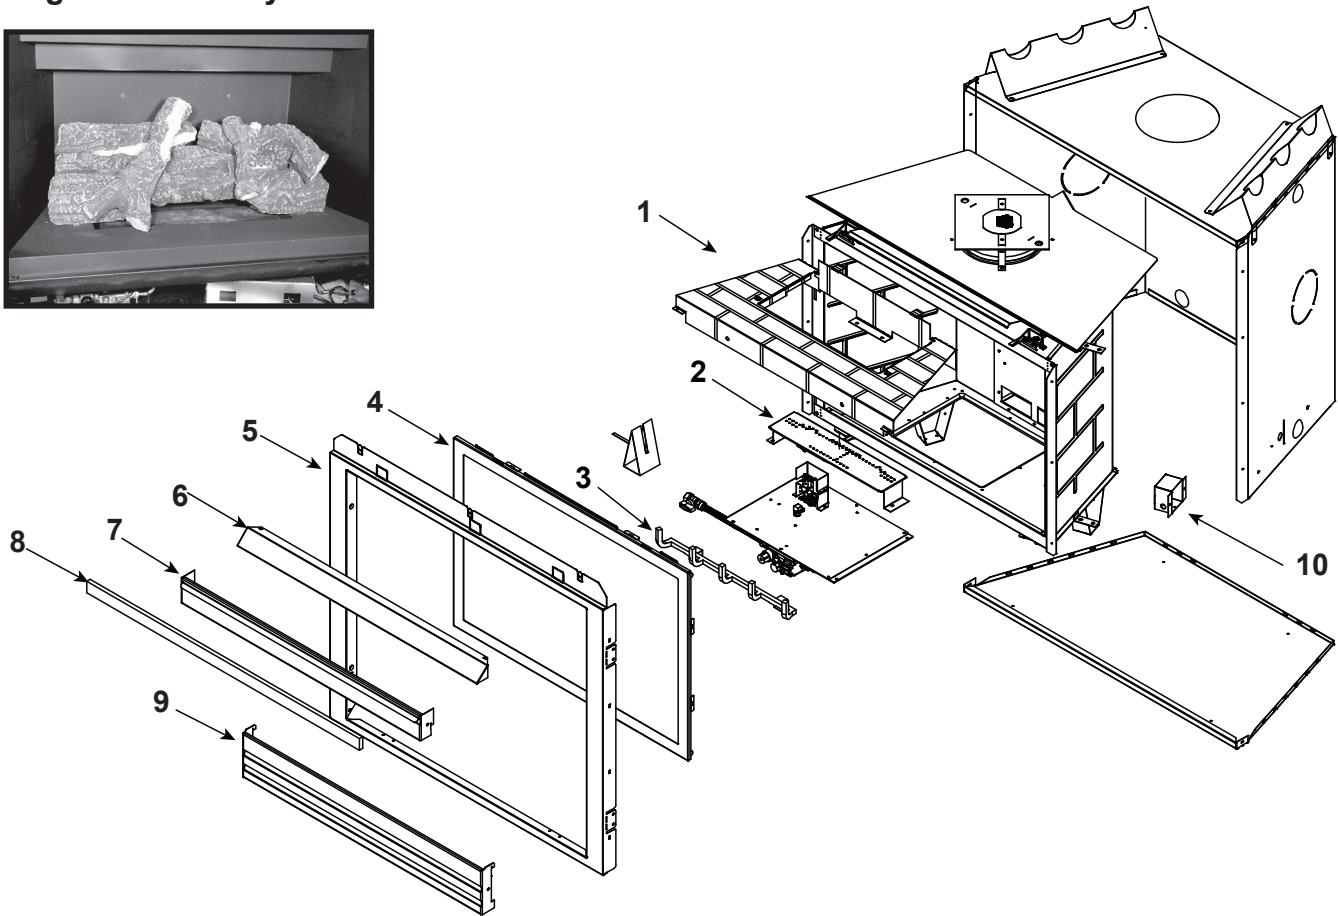

Log Set Assembly

IMPORTANT: THIS IS DATED INFORMATION. Parts must be ordered from a dealer or distributor. **Hearth and Home Technologies does not sell directly to consumers.** Provide model number and serial number when requesting service parts from your dealer or distributor.

Stocked at Depot

ITEM	DESCRIPTION	COMMENTS	PART NUMBER	
	Log Set Assembly		LOGS-BE41	Y
1	Base Refractory	No longer available	381-124	
2	Burner NG		381-376A	Y
	Burner LP		381-375A	Y
3	Grate Assembly	No longer available	SRV60-361A	
4	Glass Door Assembly		GLA-750TR	Y
5	Surround	No longer available	385-130	
6	Hood		SRV60-143-BK	
7	Louver Bottom	No longer available	SRV394-114-BK	
8	Insulation Board		385-401	
9	Louver Top	No longer available	394-249	
10	Junction Box		100-250A	Y