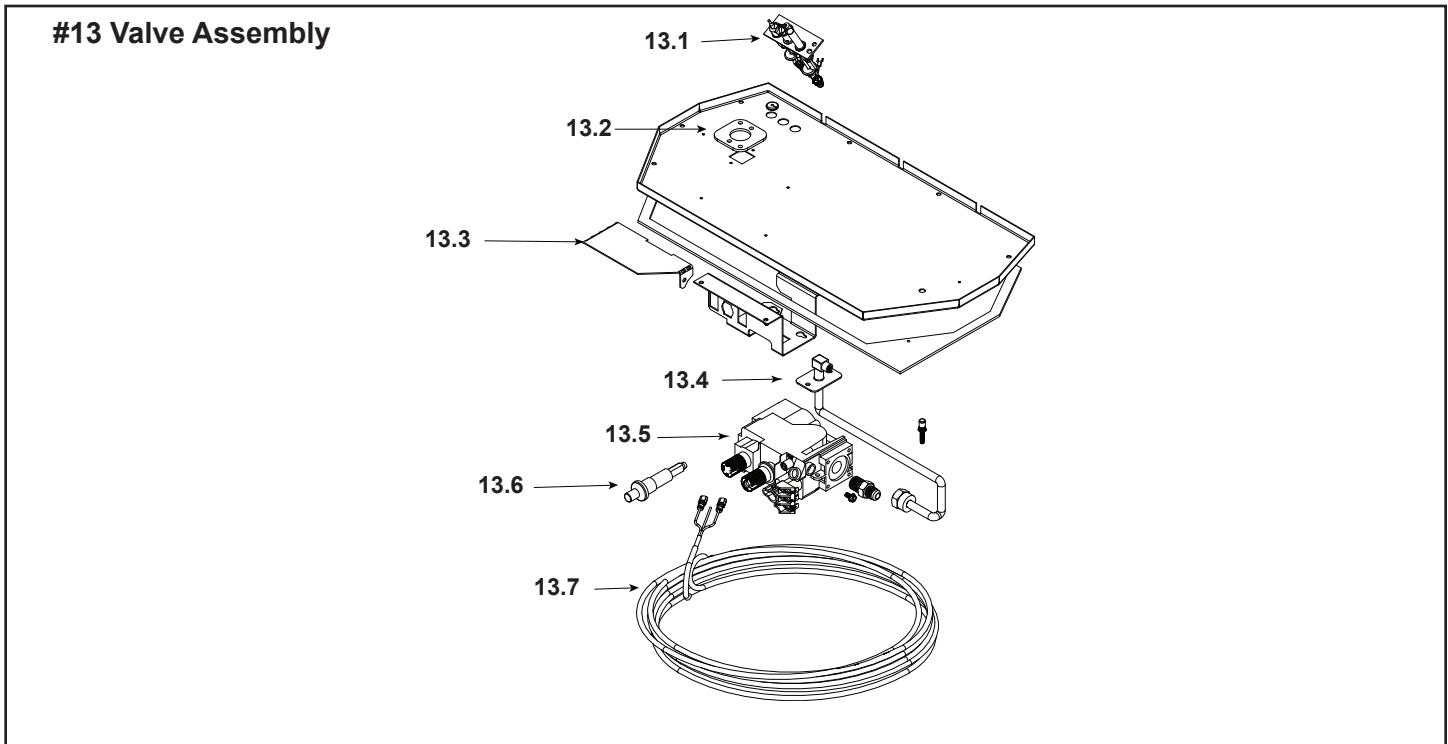

Stocked at Depot

ITEM	DESCRIPTION	COMMENTS	PART NUMBER	Stocked at Depot
	Log Assembly		LOGS-BE36-C	Y
1	Log 1	No longer available, Must order complete assembly	SRV397-701	
2	Log 2		SRV397-702	
3	Log 3		SRV397-703	
4	Grate Assembly	No longer available	397-361A	
5	Burner Assembly	Pre 0021076020	397-176A	Y
		Post 0021076020	397-018	Y
6	Glass Door Assembly		GLA-550TR	Y
7	Mesh Assembly		550-382A	Y
8	Louver, Top		397-249A	
9	Hood		SRV550-175	
10	Louver, Bottom		397-248A	
11	Grate Support	No longer available	397-120	
12	Junction Box		100-250A	Y