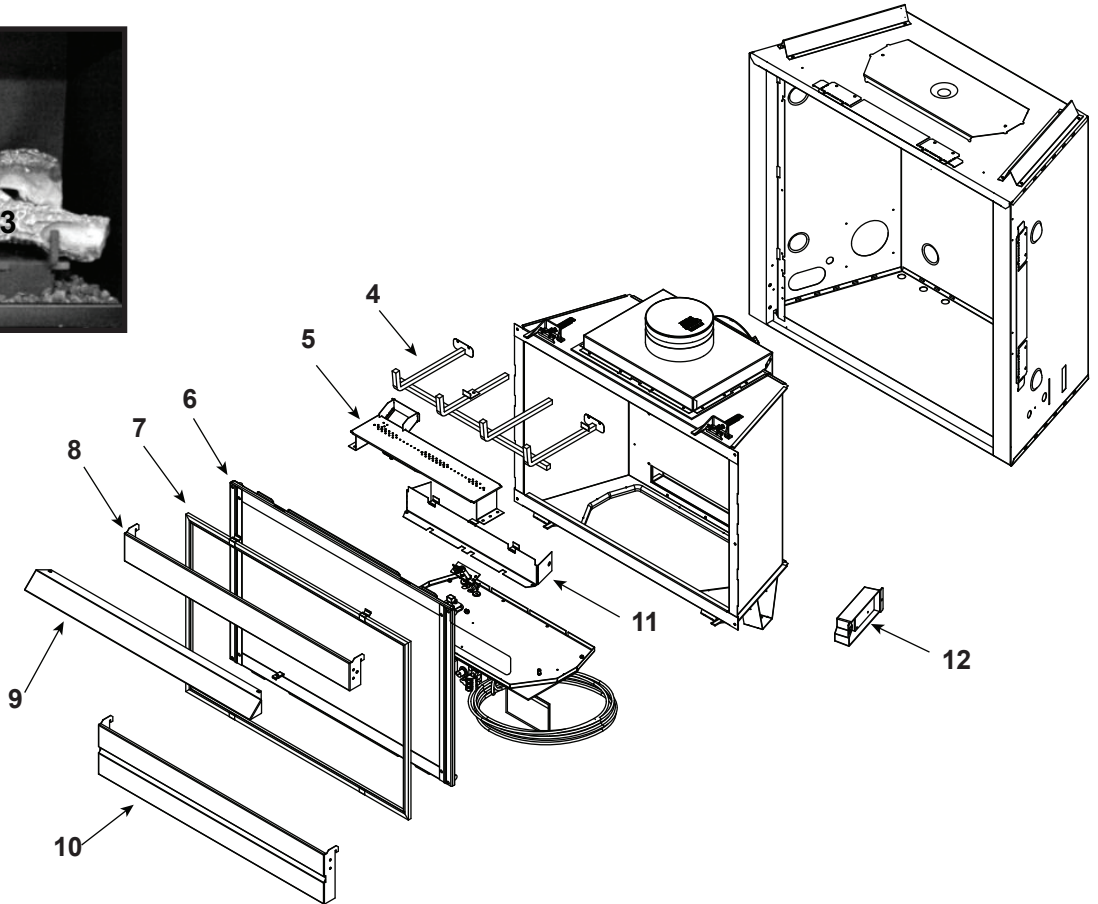

Log Set Assembly

IMPORTANT: THIS IS DATED INFORMATION. When requesting service or replacement parts for your appliance please provide model number and serial number. All parts listed in this manual may be ordered from an authorized dealer.

Stocked at Depot

ITEM	DESCRIPTION	COMMENTS	PART NUMBER	Stocked at Depot
	Log Assembly		LOGS-BE36-C	Y
1	Log 1	No longer available, Must order complete assembly	SRV397-701	
2	Log 2		SRV397-702	
3	Log 3		SRV397-703	
4	Grate Assembly	No longer available	397-361A	
5	Burner Assembly	Pre 0021076020	397-176A	Y
		Post 0021076020	397-018	Y
6	Glass Door Assembly		GLA-550TR	Y
7	Mesh Assembly		550-382A	Y
8	Louver, Top		397-249A	
9	Hood		SRV550-175	
10	Louver, Bottom		397-248A	
11	Grate Support	No longer available	397-120	
12	Junction Box		100-250A	Y