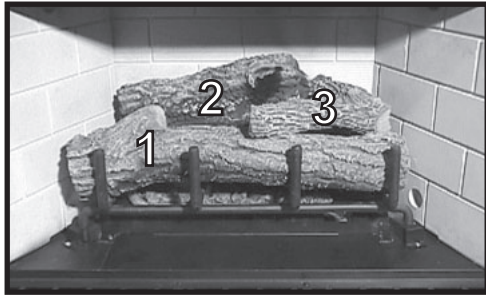

Log Set Assembly

IMPORTANT: THIS IS DATED INFORMATION. Parts must be ordered from a dealer or distributor. **Hearth and Home Technologies does not sell directly to consumers.** Provide model number and serial number when requesting service parts from your dealer or distributor.

Stocked at Depot

ITEM	DESCRIPTION	COMMENTS	PART NUMBER	
	Log Assembly	No longer available Post wk 14/04	34945 SRV4008-017	Y
1	Front Log	No longer available, Must order complete assembly	SRV34946	
2	Back Log		SRV4008-018 SRV34947	
3	Top Log		SRV4008-019 SRV34948	
4	Flue Baffle Assembly		34856	
5	Baffle - Right		35229	
6	Baffle - Left		35228	
7	Hood/Door Track		34635	
8	Smoke Shield		SRV25690	
9	Smoke Shield Extension		35223	
10	Grate Assembly	Pre wk 14/04 Post wk 14/04	34865 4008-011	
11	Valve Assembly		Refer to valve page	
12	Cover		4008-015	
13	Screen Rod		SRV23305	Y
14	Firescreen Assembly (standard & shipped with unit)	Qty. 2 req	4008-020	Y
15	Junction Box Heat Shield		28395	
16	Junction Box Kit		JK9	Y
	Top & Bottom Face	Qty. 2 req	34891