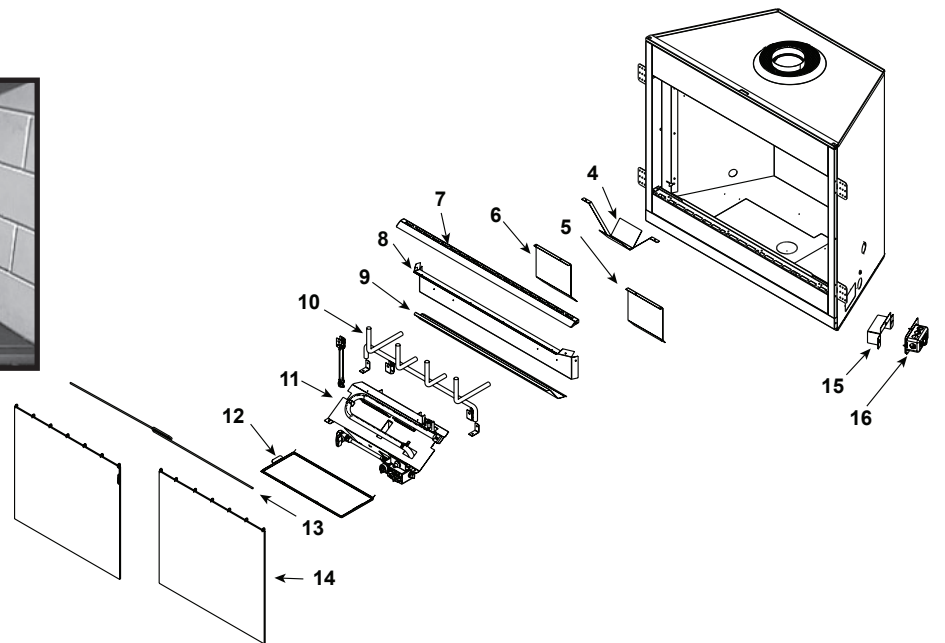

Log Set Assembly

IMPORTANT: THIS IS DATED INFORMATION. Parts must be ordered from a dealer or distributor. **Hearth and Home Technologies does not sell directly to consumers.** Provide model number and serial number when requesting service parts from your dealer or distributor.

Stocked at Depot

ITEM	DESCRIPTION	COMMENTS	PART NUMBER	
	Log Assembly	No longer available Post wk 14/04	34945 SRV4008-017	Y
1	Front Log	No longer available, Must order complete assembly	SRV34946	
2	Back Log		SRV4008-018 SRV34947	
3	Top Log		SRV4008-019 SRV34948	
4	Flue Baffle Assembly		34856	
5	Baffle - Right		35229	
6	Baffle - Left		35228	
7	Hood/Door Track		34635	
8	Smoke Shield		SRV25690	
9	Smoke Shield Extension		35223	
10	Grate Assembly	Pre wk 14/04 Post wk 14/04	34865 4008-011	
11	Valve Assembly		Refer to valve page	
12	Cover		4008-015	
13	Screen Rod		SRV23305	Y
14	Firescreen Assembly (standard & shipped with unit)	Qty. 2 req	4008-020	Y
15	Junction Box Heat Shield		28395	
16	Junction Box Kit		JK9	Y
	Top & Bottom Face	Qty. 2 req	34891