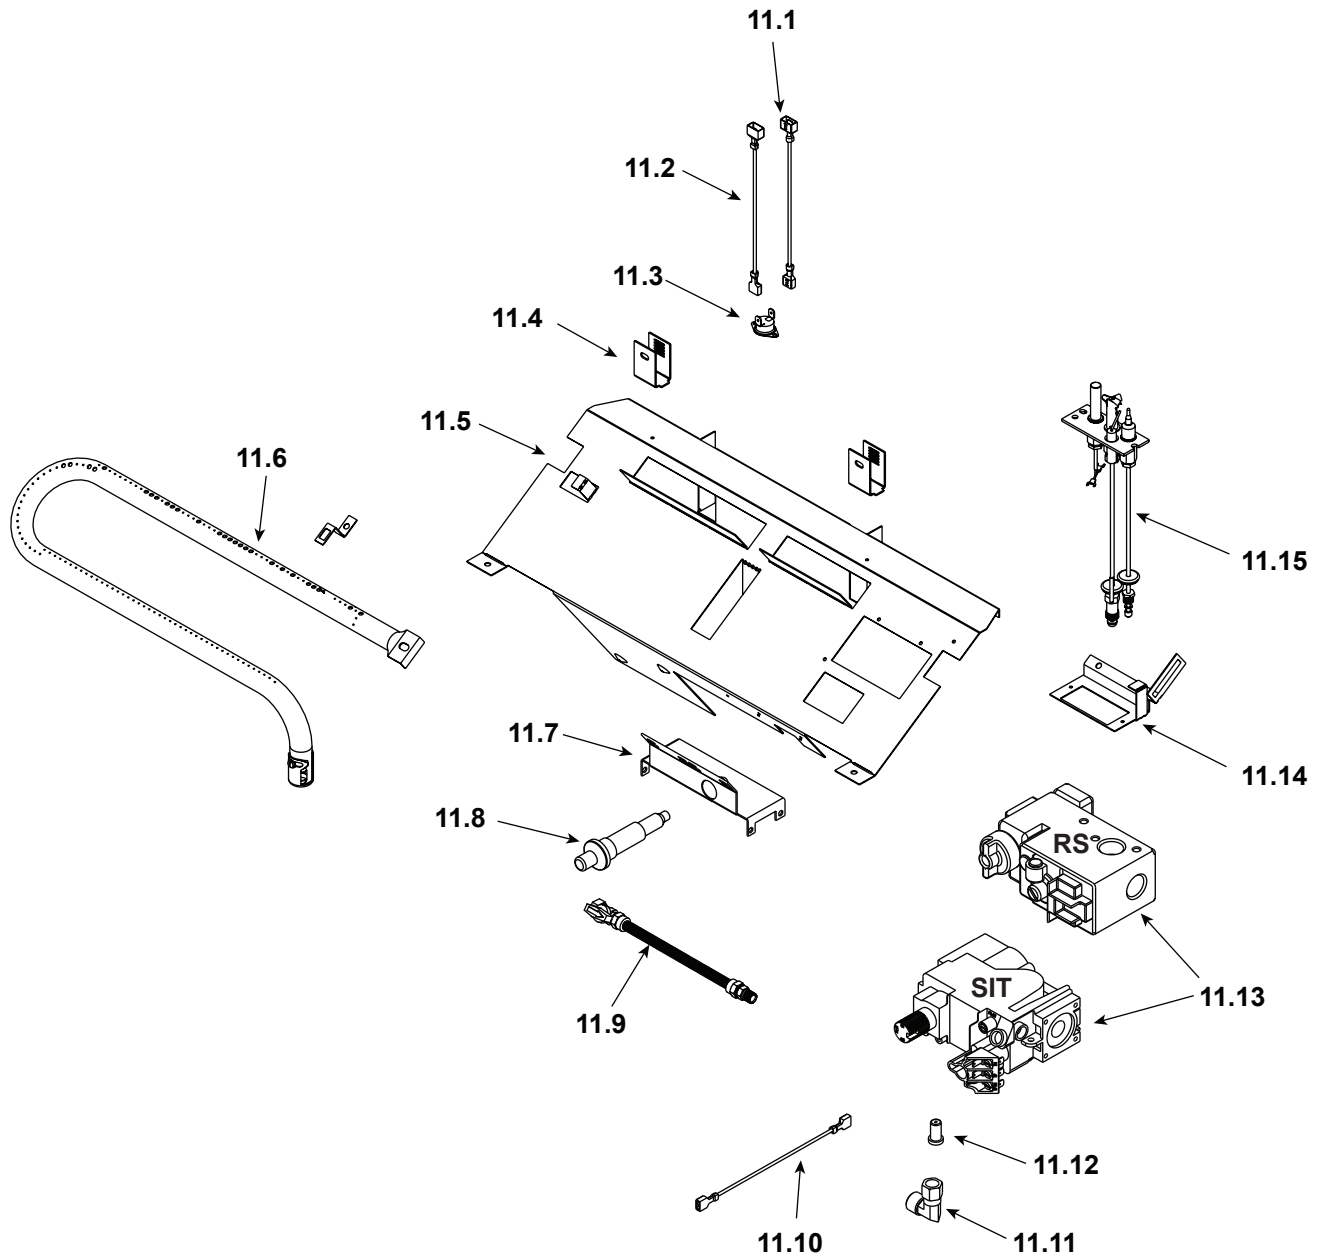

Log Set Assembly

IMPORTANT: THIS IS DATED INFORMATION. Parts must be ordered from a dealer or distributor. **Hearth and Home Technologies does not sell directly to consumers.** Provide model number and serial number when requesting service parts from your dealer or distributor.

Stocked at Depot

ITEM	DESCRIPTION	COMMENTS	PART NUMBER	
	Log Assembly	No longer available Post wk 14/04	34945 SRV4008-017	Y
1	Front Log	No longer available, Must order complete assembly	SRV34946	
2	Back Log		SRV4008-018 SRV34947	
3	Top Log		SRV4008-019 SRV34948	
4	Flue Baffle Assembly		34856	
5	Baffle - Right		35229	
6	Baffle - Left		35228	
7	Hood/Door Track		34635	
8	Smoke Shield		SRV25690	
9	Smoke Shield Extension		35223	
10	Grate Assembly	Pre wk 14/04 Post wk 14/04	34865 4008-011	
11	Valve Assembly		Refer to valve page	
12	Cover		4008-015	
13	Screen Rod		SRV23305	Y
14	Firescreen Assembly (standard & shipped with unit)	Qty. 2 req	4008-020	Y
15	Junction Box Heat Shield		28395	
16	Junction Box Kit		JK9	Y
	Top & Bottom Face	Qty. 2 req	34891	

#11 Valve Assembly

Part number list on following page.

IMPORTANT: THIS IS DATED INFORMATION. Parts must be ordered from a dealer or distributor.
Hearth and Home Technologies does not sell directly to consumers. Provide model number and serial number when requesting service parts from your dealer or distributor.