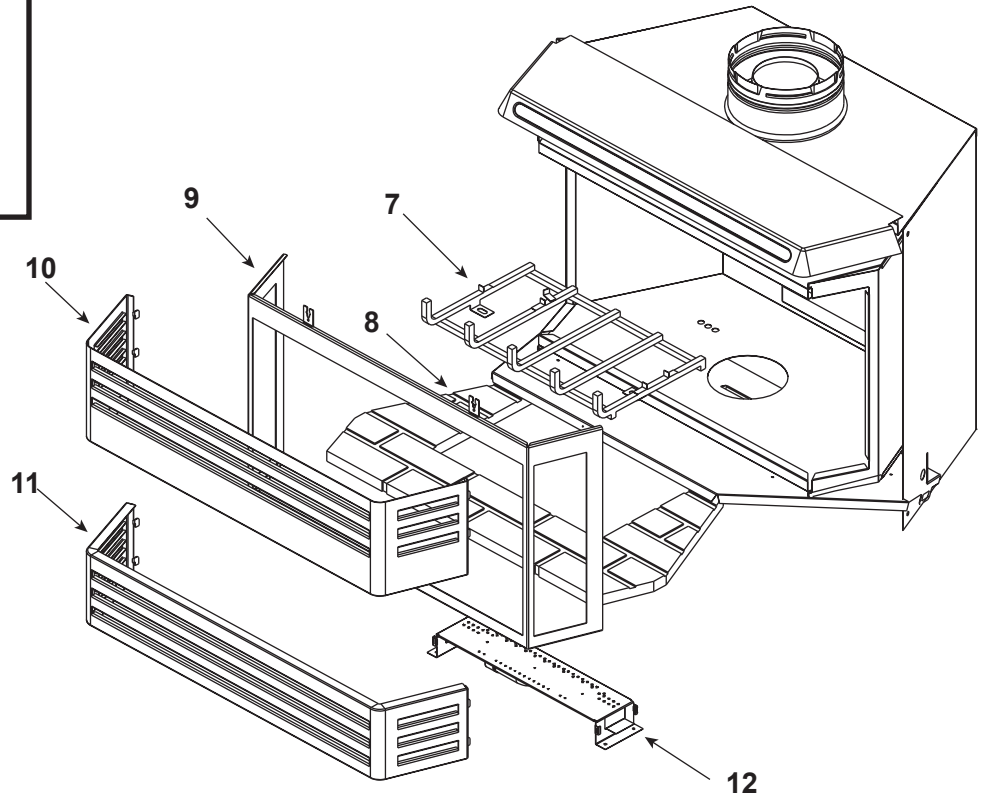

No one builds a better fire

Multi-sided Gas Fireplace - DV

Beginning Manufacturing Date: March 1997
Ending Manufacturing Date: Feb 2000

Log Set Assembly

IMPORTANT: THIS IS DATED INFORMATION. Parts must be ordered from a dealer or distributor. **Hearth and Home Technologies does not sell directly to consumers.** Provide model number and serial number when requesting service parts from your dealer or distributor.

Stocked at Depot

ITEM	DESCRIPTION	COMMENTS	PART NUMBER	
	Log Set Assembly		LOGS-BTRS	Y
1	Log 1		SRV446-706	
2	Log 2		SRV446-703	
3	Log 3		SRV446-704	
4	Log 4		SRV446-705	
5	Log 5		SRV446-702	
6	Log 6		SRV530-711	
7	Grate Assembly	No longer available	476-360A	
8	Base Refractory	No longer available	SRV476-730	
9	Glass Door Assembly	No longer available	GLA-BAYTRS	
10	Door Top	No longer available	DF-BAYTRS-T	
11	Door Bottom	No longer available	DF-BAYTRS-B	
12	Burner NG	No longer available	476-326A	
	Burner LP	No longer available	476-325A	