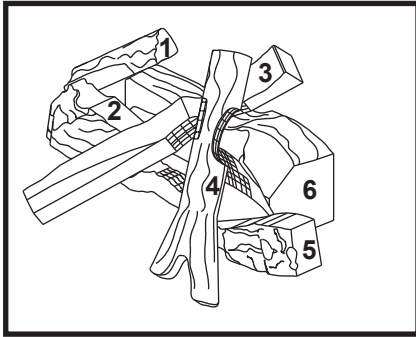

No one builds a better fire

Multi-sided Gas Fireplace - DV

Beginning Manufacturing Date: March 1997
Ending Manufacturing Date: Feb 2000

Log Set Assembly

IMPORTANT: THIS IS DATED INFORMATION. Parts must be ordered from a dealer or distributor. **Hearth and Home Technologies does not sell directly to consumers.** Provide model number and serial number when requesting service parts from your dealer or distributor.

Stocked at Depot

ITEM	DESCRIPTION	COMMENTS	PART NUMBER	
	Log Set Assembly		LOGS-BTRS	Y
1	Log 1		SRV446-706	
2	Log 2		SRV446-703	
3	Log 3		SRV446-704	
4	Log 4		SRV446-705	
5	Log 5		SRV446-702	
6	Log 6		SRV530-711	
7	Grate Assembly	No longer available	476-360A	
8	Base Refractory	No longer available	SRV476-730	
9	Glass Door Assembly	No longer available	GLA-BAYTRS	
10	Door Top	No longer available	DF-BAYTRS-T	
11	Door Bottom	No longer available	DF-BAYTRS-B	
12	Burner NG	No longer available	476-326A	
	Burner LP	No longer available	476-325A	