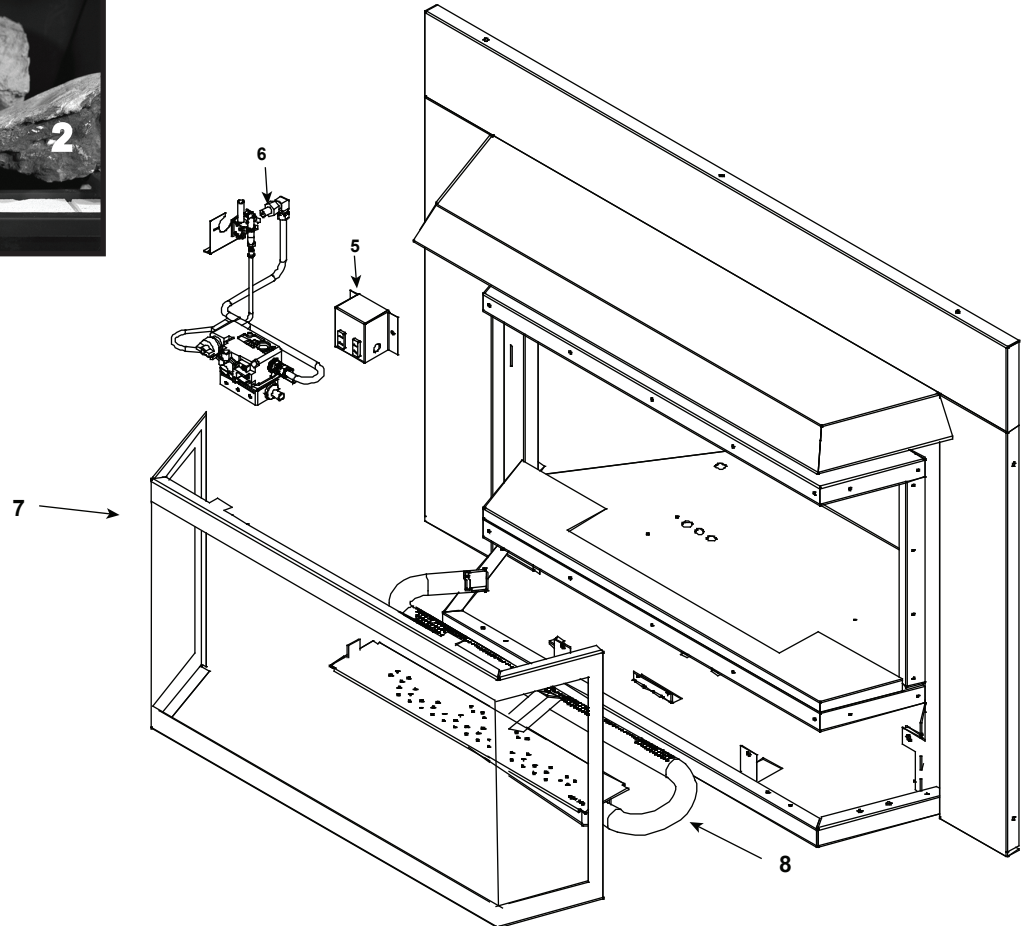

Log Set Assembly

IMPORTANT: THIS IS DATED INFORMATION. Parts must be ordered from a dealer or distributor. **Hearth and Home Technologies does not sell directly to consumers.** Provide model number and serial number when requesting service parts from your dealer or distributor.

Stocked at Depot

ITEM	DESCRIPTION	COMMENTS	PART NUMBER	
	Log Set Assembly	No longer available	LOGS-BAYIN	
1	Log 1	No longer available	SRV485-701	
2	Log 2	No longer available	SRV446-703	
3	Log 3	No longer available	SRV446-702	
4	Log 4	No longer available	SRV402-701	
5	Junction Box	No longer available	040-250A	
6	Burner Orifice NG (#38A)	No longer available	057-800	
	Burner Orifice LP (#53A)		060-801	Y
7	Glass Door Assembly	No longer available	GLA-BAY-INS	
8	Burner Assembly NG	No longer available	099-330A-NG	
	Burner Assembly LP	No longer available	099-331A-LP	