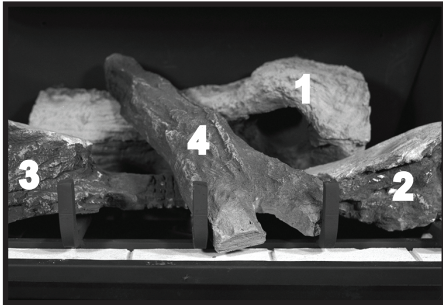

Log Set Assembly

IMPORTANT: THIS IS DATED INFORMATION. Parts must be ordered from a dealer or distributor. **Hearth and Home Technologies does not sell directly to consumers.** Provide model number and serial number when requesting service parts from your dealer or distributor.

Stocked at Depot

ITEM	DESCRIPTION	COMMENTS	PART NUMBER	
	Log Set Assembly	No longer available	LOGS-BAYIN	
1	Log 1	No longer available	SRV485-701	
2	Log 2	No longer available	SRV446-703	
3	Log 3	No longer available	SRV446-702	
4	Log 4	No longer available	SRV402-701	
5	Junction Box	No longer available	040-250A	
6	Burner Orifice NG (#38A)	No longer available	057-800	
	Burner Orifice LP (#53A)		060-801	Y
7	Glass Door Assembly	No longer available	GLA-BAY-INS	
8	Burner Assembly NG	No longer available	099-330A-NG	
	Burner Assembly LP	No longer available	099-331A-LP