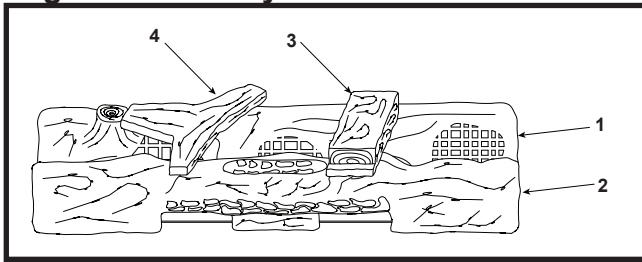

Log Set Assembly

IMPORTANT: THIS IS DATED INFORMATION. When requesting service or replacement parts for your appliance please provide model number and serial number. All parts listed in this manual may be ordered from an authorized dealer.

Stocked at Depot

ITEM	DESCRIPTION	COMMENTS	PART NUMBER	
	Log Set Assembly	No longer available	LOGS-20F	
1	Back Log	No longer available	SRV79-702	
2	Front Log	No longer available	SRV98-711	
3	Top Right Log	No longer available	SRV98-724	
4	Top Left Log	No longer available	SRV98-703	
5	Base Refractory, Right Side	No longer available	SRV77-335	
6	Base Refractory, Center	No longer available	SRV77-336	
7	Base Refractory, Left Side	No longer available	SRV77-333	
8	Glass Door Assembly	No longer available	GLA-BAY	
9	Door Top	No longer available	DF-BAY-TOP	
10	Door Bottom	No longer available	DF-BAY-BTTM	