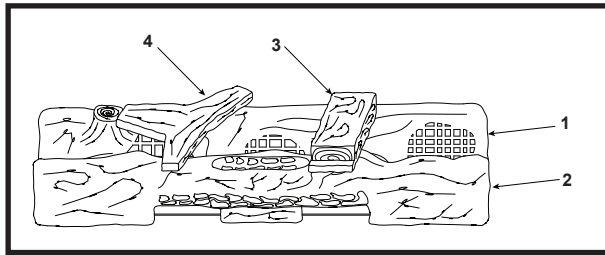

No one builds a better fire

42" Gas Fireplace - DV

Beginning Manufacturing Date: July 1992
Ending Manufacturing Date: May 1997

Log Set Assembly

IMPORTANT: THIS IS DATED INFORMATION. When requesting service or replacement parts for your appliance please provide model number and serial number. All parts listed in this manual may be ordered from an authorized dealer.

Stocked at Depot

ITEM	DESCRIPTION	COMMENTS	PART NUMBER	
	Log Set Assembly	No longer available	LOGS-20F	
1	Back Log	No longer available	SRV79-702	
2	Front Log	No longer available	SRV98-711	
3	Top Right Log	No longer available	SRV98-724	
4	Top Left Log	No longer available	SRV98-703	
5	Base Refractory, Right Side	No longer available	SRV77-335	
6	Base Refractory, Center	No longer available	SRV77-336	
7	Base Refractory, Left Side	No longer available	SRV77-333	
8	Glass Door Assembly	No longer available	GLA-BAY	
9	Door Top	No longer available	DF-BAY-TOP	
10	Door Bottom	No longer available	DF-BAY-BTTM	