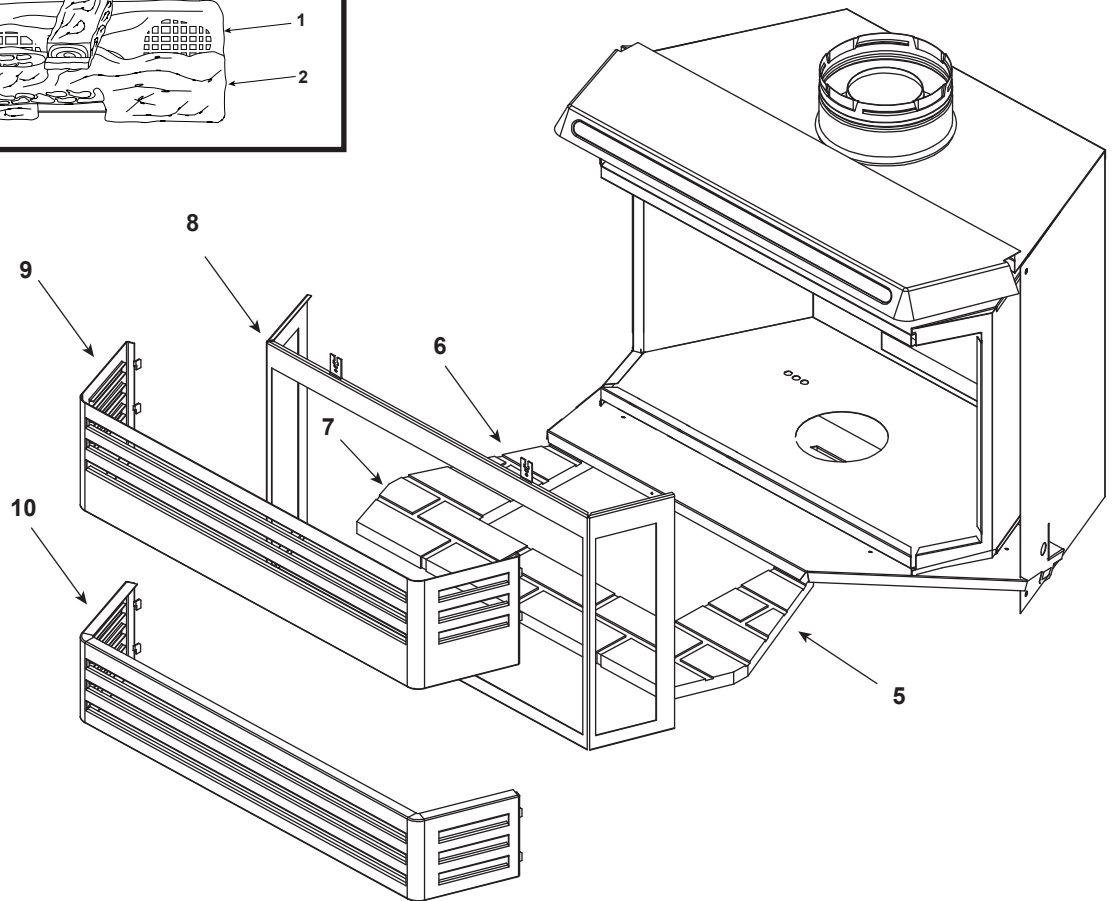

No one builds a better fire

42" Gas Fireplace - DV

Beginning Manufacturing Date: July 1992
Ending Manufacturing Date: May 1997

Log Set Assembly

IMPORTANT: THIS IS DATED INFORMATION. When requesting service or replacement parts for your appliance please provide model number and serial number. All parts listed in this manual may be ordered from an authorized dealer.

Stocked at Depot

ITEM	DESCRIPTION	COMMENTS	PART NUMBER	
	Log Set Assembly	No longer available	LOGS-20F	
1	Back Log	No longer available	SRV79-702	
2	Front Log	No longer available	SRV98-711	
3	Top Right Log	No longer available	SRV98-724	
4	Top Left Log	No longer available	SRV98-703	
5	Base Refractory, Right Side	No longer available	SRV77-335	
6	Base Refractory, Center	No longer available	SRV77-336	
7	Base Refractory, Left Side	No longer available	SRV77-333	
8	Glass Door Assembly	No longer available	GLA-BAY	
9	Door Top	No longer available	DF-BAY-TOP	
10	Door Bottom	No longer available	DF-BAY-BTTM	