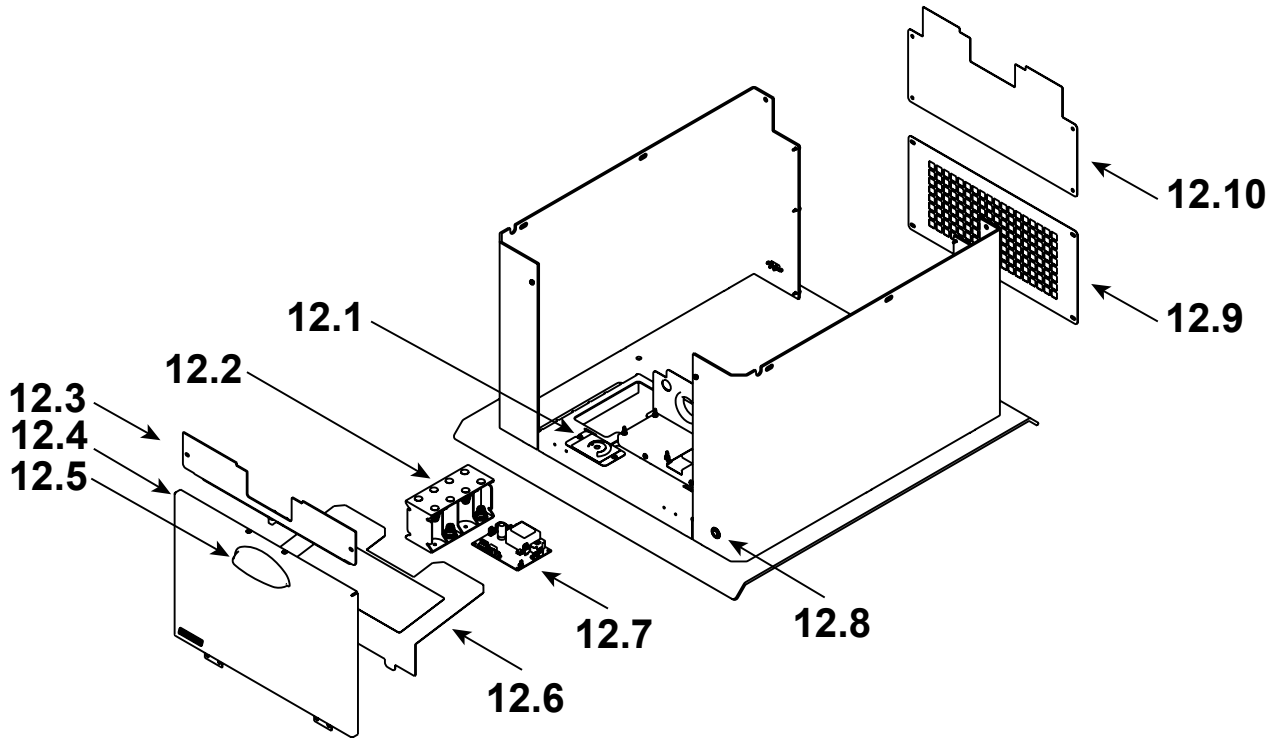

#12 Pedestal Assembly

IMPORTANT: THIS IS DATED INFORMATION. Parts must be ordered from a dealer or distributor. **Hearth and Home Technologies does not sell directly to consumers.** Provide model number and serial number when requesting service parts from your dealer or distributor.

Stocked
at Depot

ITEM	DESCRIPTION	COMMENTS	PART NUMBER	
12	Pedestal Assembly		SRV4083-017	
12.1	Control Plate Assembly		SRV4083-035	
12.2	Battery Backup		SRV4083-177	Y
12.3	Pedestal Catch Bracket		SRV4083-197	
12.4	Pedestal Door Assembly		SRV4083-033	
12.5	Door Handle		SRV7033-274	
	Twin Ball Catch		SRV7000-532	
12.6	Control Board Cover		SRV4083-034	
12.7	Control Board Assembly		SRV4083-050	Y
12.8	Push Button		SRV4182-134	Y
12.9	Pedestal Screen		SRV4083-183	
12.10	Pedestal Rear		SRV4083-012	

Additional service part numbers appear on following page.