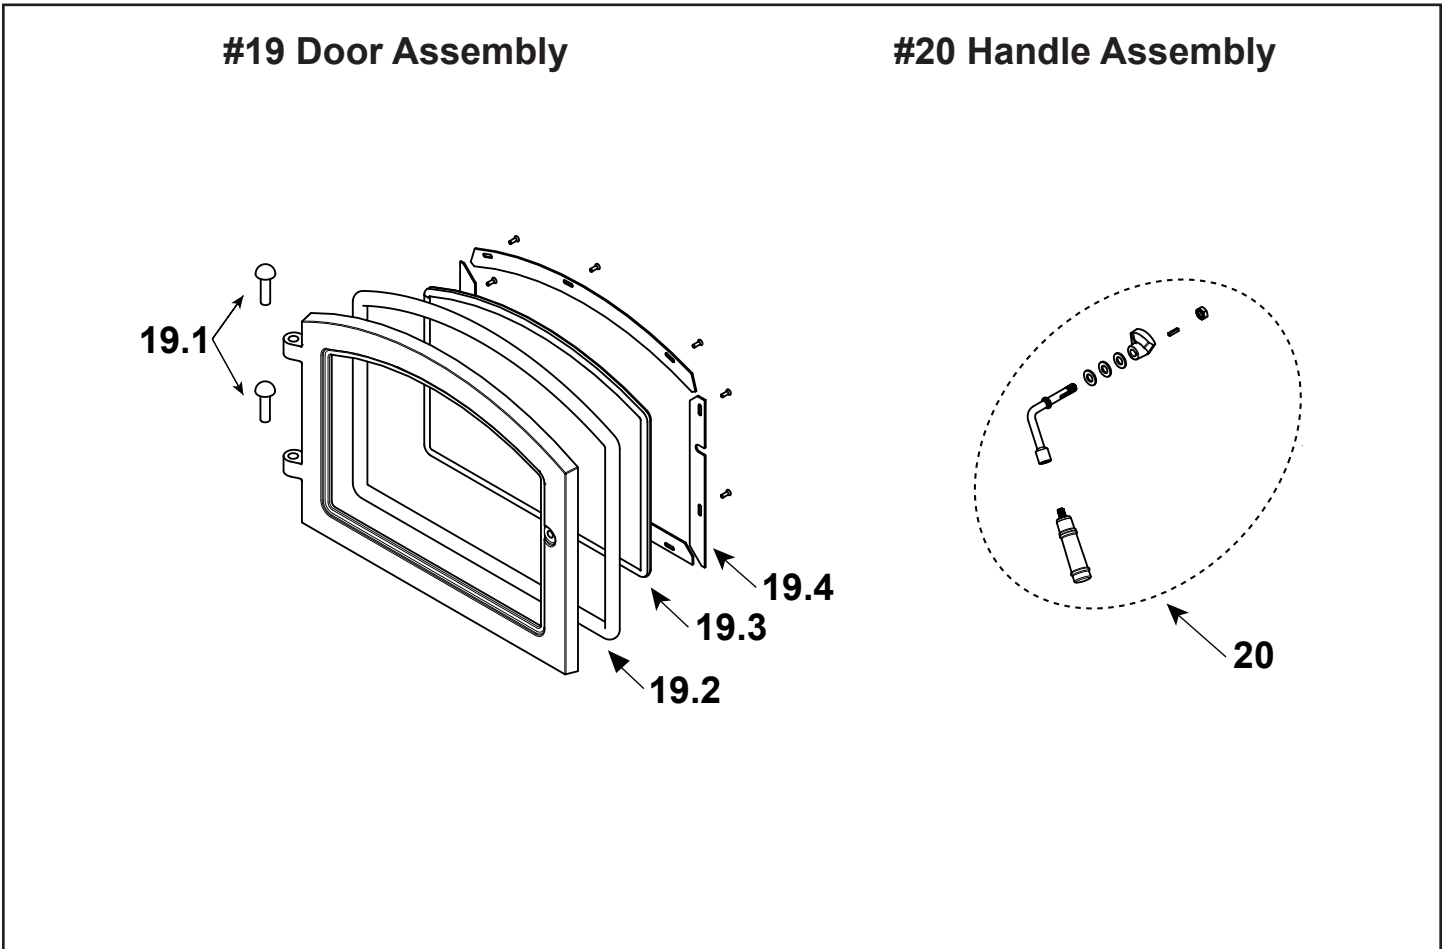

IMPORTANT: THIS IS DATED INFORMATION. Parts must be ordered from a dealer or distributor. **Hearth and Home Technologies does not sell directly to consumers.** Provide model number and serial number when requesting service parts from your dealer or distributor.

Stocked at Depot

ITEM	DESCRIPTION	COMMENTS	PART NUMBER	
19	Door Assembly	Black	DR-57BK-FH	
		Nickel	DR-57NL-FH	
19.1	Hinge Pins, 1/2"	Qty: 2 Gold	832-0250	
		Qty: 2 Nickel	SRV430-5320	
19.2	Rope, Door, 3/4" x 84" - Field cut to Size	7 Ft Length	832-1680	Y
19.3	Door Glass Assembly - 17-5/8" W x 11-1/2" H		SRV7000-014	Y
	Gasket, Glass Tape - Field cut to Size	5 Ft Length	832-0460	Y
	Screw, Flat Head Philips 8-32 x 1/2	Pkg of 10	832-0860	Y
19.4	Glass Frame Set	Qty: 4 Pc	GLA-FRM-5700	
20	Door Handle Assembly		SRV7033-071	
	Cam Latch		SRV430-1141	
	Key, Cam Latch		SRV430-1151	
	Nut, Locking Door Handle	Pkg of 24	226-0100/24	Y
	Washer, Sae, 3/8	Pkg of 3	832-0990	Y

Additional service part numbers appear on following page.