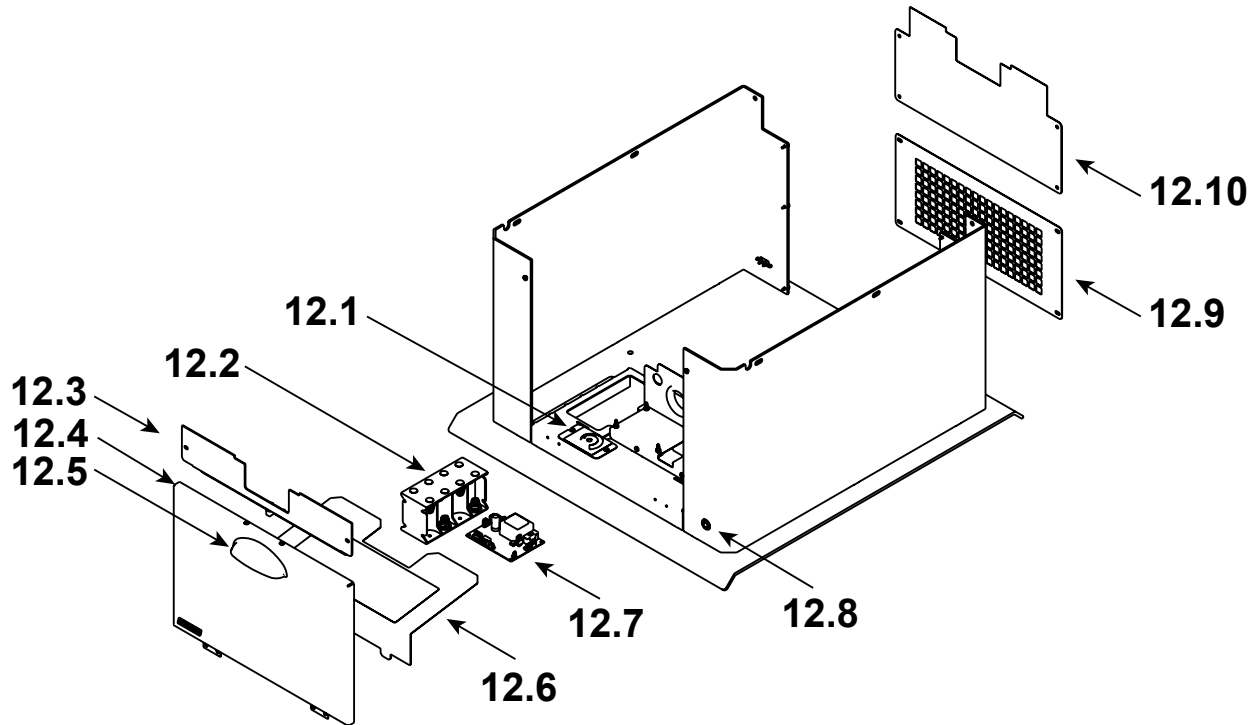

#12 Pedestal Assembly

IMPORTANT: THIS IS DATED INFORMATION. Parts must be ordered from a dealer or distributor. **Hearth and Home Technologies does not sell directly to consumers.** Provide model number and serial number when requesting service parts from your dealer or distributor.

**Stocked
at Depot**

ITEM	DESCRIPTION	COMMENTS	PART NUMBER	
12	Pedestal Assembly		SRV4084-017	
12.1	Control Plate Assembly		SRV4083-035	
12.2	Battery Backup		SRV4083-177	Y
12.3	Pedestal Catch Bracket		SRV4083-197	
12.4	Pedestal Door Assembly		SRV4084-033	
12.5	Door Handle		SRV7033-274	
	Twin Ball Catch		SRV7000-532	
12.6	Control Board Cover		SRV4083-034	
12.7	Control Board Assembly		SRV4084-050	Y
12.8	Push Button		SRV4182-134	Y
12.9	Pedestal Screen		SRV4083-183	
12.10	Pedestal Rear		SRV4084-174	

Additional service part numbers appear on following page.