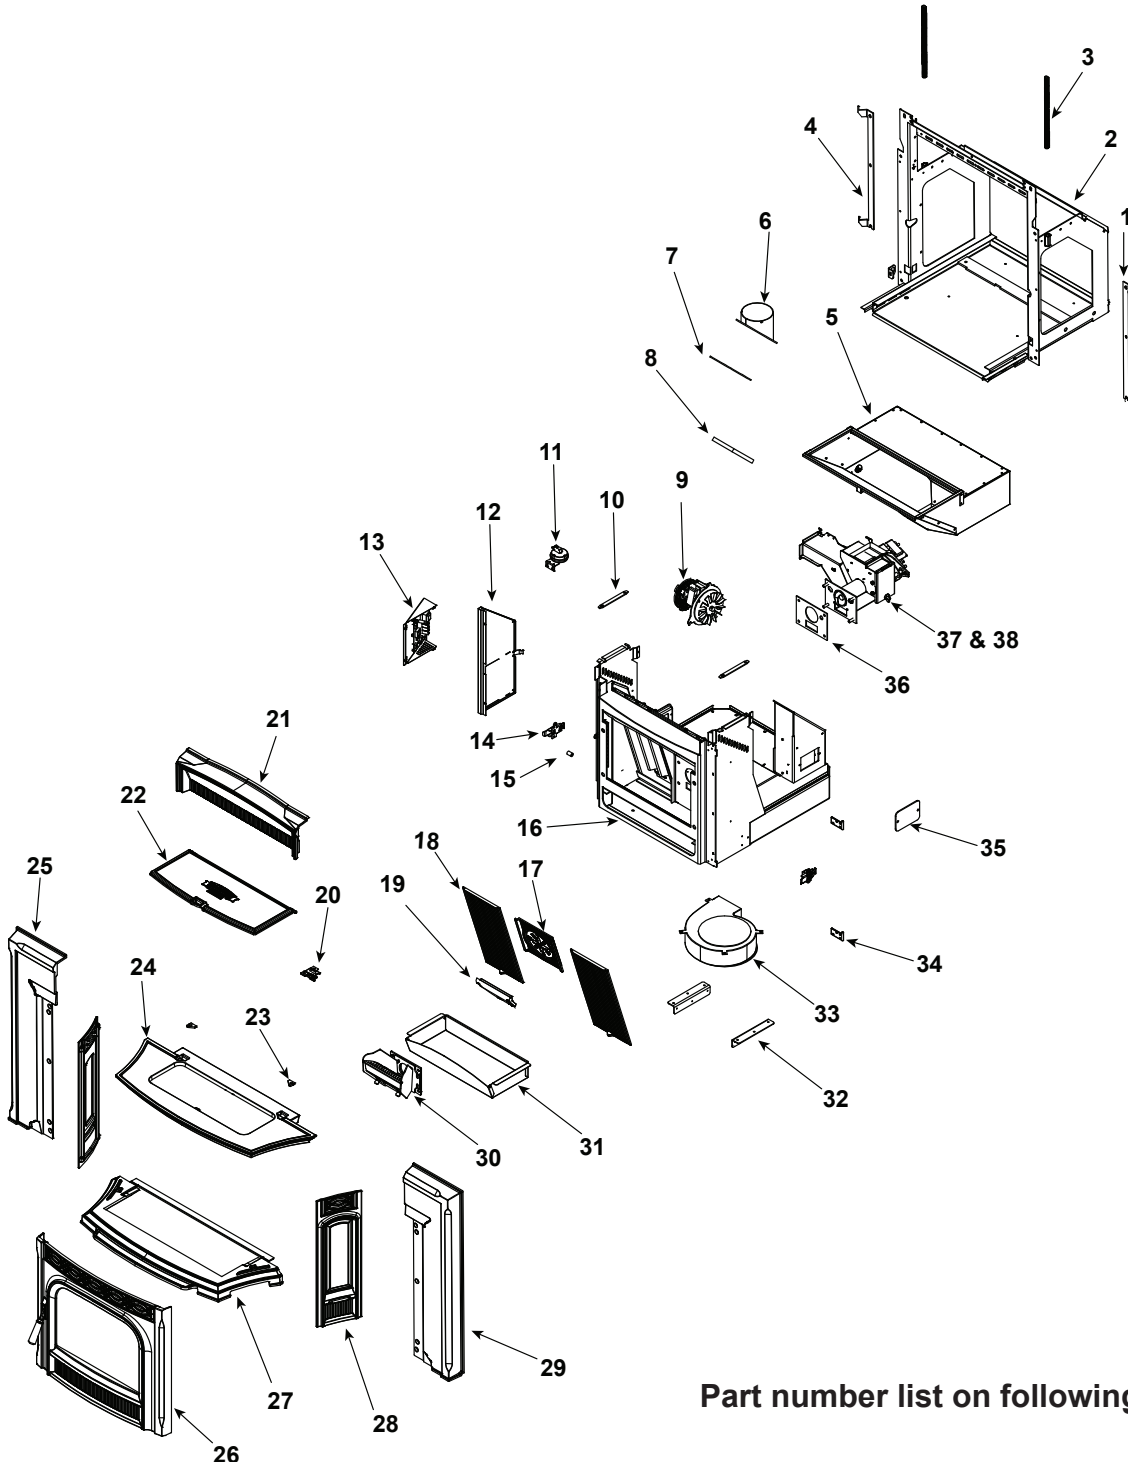

Pellet Insert

Last SN #008254457

Beginning Manufacturing Date: N/A
Ending Manufacturing Date: Aug 2013

20" Hopper:

- 1-90-00676-1 (Black) (Aug 2013)
- 1-90-00676-2 (Charcoal) (June 2011)
- 1-90-00676-3 (Goldenfire) (June 2011)
- 1-90-00676-4 (Metallic Blue) (Jan 2010)
- 1-90-00676-5 (Honey Glo) (June 2009)
- 1-90-00676-10 (Mojave Red) (Jan 2010)
- 1-90-00676-12 (Forest Green) (Jan 2010)

22" Hopper:

- 1-90-00675-1 (Black) (Aug 2013)
- 1-90-00675-2 (Charcoal) (June 2011)
- 1-90-00675-3 (Goldenfire) (June 2011)
- 1-90-00675-4 (Metallic Blue) (Jan 2010)
- 1-90-00675-5 (Honey Glo) (June 2009)
- 1-90-00675-10 (Mojave Red) (Jan 2010)
- 1-90-00675-12 (Forest Green) (Jan 2010)

24" Hopper:

- 1-90-00674-1 (Black) (Aug 2013)
- 1-90-00674-2 (Charcoal) (June 2011)
- 1-90-00674-3 (Goldenfire) (June 2011)
- 1-90-00674-4 (Metallic Blue) (Jan 2010)
- 1-90-00674-5 (Honey Glo) (June 2009)
- 1-90-00674-10 (Mojave Red) (Jan 2010)
- 1-90-00674-12 (Forest Green) (Jan 2010)

Part number list on following page.