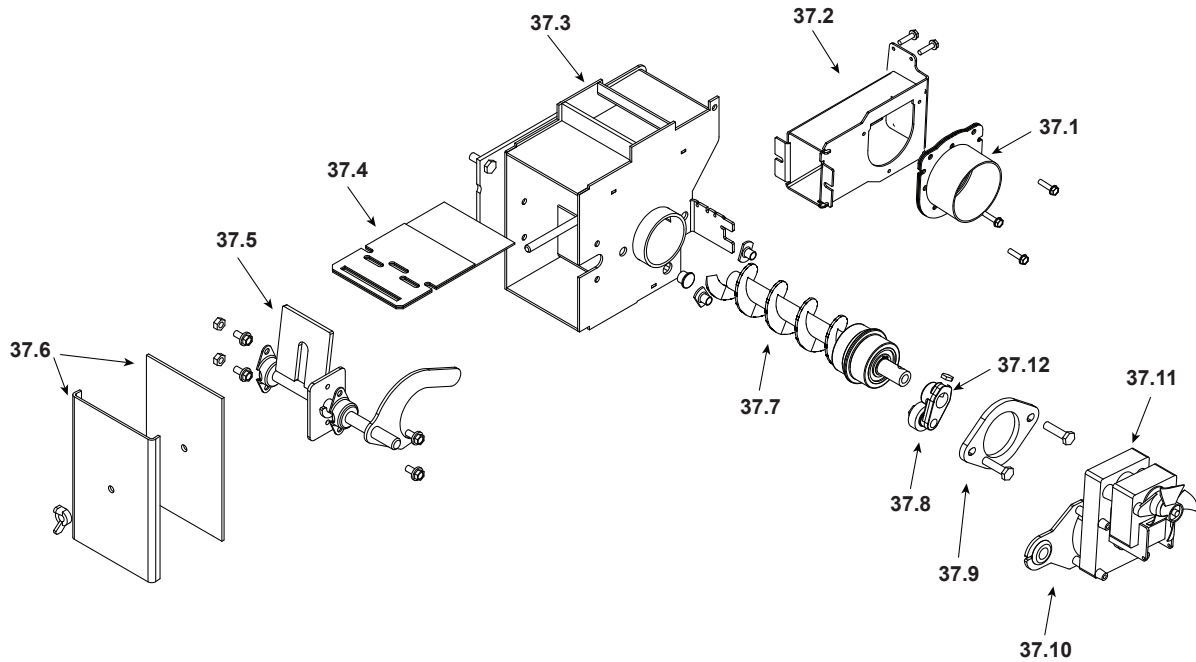

#37 Pre Serial Number 008240096 Feeder Assembly

IMPORTANT: THIS IS DATED INFORMATION. Parts must be ordered from a dealer or distributor. **Hearth and Home Technologies does not sell directly to consumers.** Provide model number and serial number when requesting service parts from your dealer or distributor.

**Stocked
at Depot**

ITEM	Description	COMMENTS	PART NUMBER	
37	Feeder Assembly	No longer available	1-10-01679A	
37.1	Air Intake Damper Assembly	No longer available	1-10-06466W	
37.2	Air Intake Weldment		1-10-674045W	
37.3	Feeder Repair Kit		1-00-677150	Y
37.4	Slide Plate Assembly		1-10-08037	Y
37.5	Pusher Arm Assembly		1-10-773890	Y
37.6	Feed Cover and Gasket	No longer available	2-00-247217B	
37.7	Auger Assembly		3-50-00465	Y
37.8	Cam Bearing		3-31-3014	Y
37.9	Bearing Flange w/Hardware		1-00-04035	Y
37.10	Bracket, Gear Motor	No longer available	1-00-01534	
	Grommets & Spacers	Pkg of 25	1-00-960026	
37.11	Gear Motor, 4 RPM		3-20-60906	Y
	Gearmotor Blades	Pkg of 3	3-20-2046399-3	Y
37.12	Cast Cam Block		3-00-00153	Y
	Feeder Air Crossover Kit		1-00-67900	Y
	Gasket, Feeder, Air Intake	Pkg of 6	3-44-72224-6	Y
	Pusher Arm Pillow Block	Pkg of 4	3-31-3614087-4	Y

Additional service parts on following page.