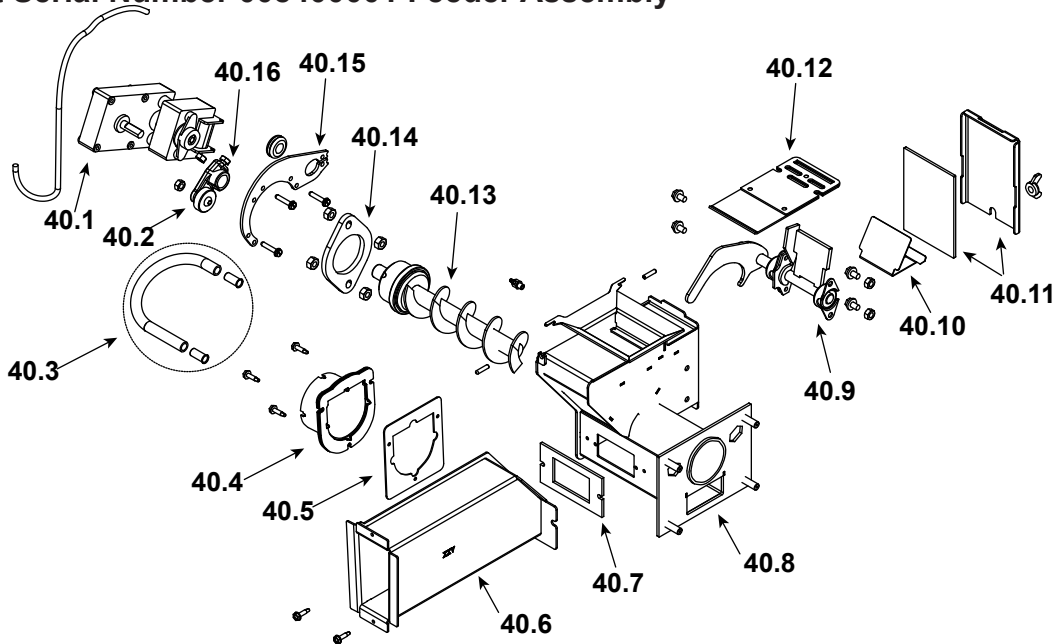

#40 Post Serial Number 008400001 Feeder Assembly

IMPORTANT: THIS IS DATED INFORMATION. Parts must be ordered from a dealer or distributor. **Hearth and Home Technologies does not sell directly to consumers.** Provide model number and serial number when requesting service parts from your dealer or distributor.

**Stocked
at Depot**

ITEM	Description	COMMENTS	PART NUMBER	
40	Feeder Assembly	Post 008400001	1-10-247777A	
40.1	Pellet Feeder Gear Motor, 4 RPM		3-20-00677	Y
40.2	UL Feeder Cam Bearing		3-31-3014	Y
40.3	Feeder Air Crossover Kit		1-00-67900	Y
	9MM Silicone Tube	5 Ft	1-00-511427	Y
40.4	Pellet Air Intake Assembly		1-10-06810A	
40.5	Gasket Feeder Air Intake	Pkg of 6	3-44-72224-6	Y
40.6	UL Feeder Air Intake		1-10-247239	
40.7	Gasket Ultra Air Intake	Pkg of 10	3-44-677160-10	Y
40.8	Ultra Feeder Weldment		1-10-724132	Y
40.9	UL Feeder Pusher Arm		1-10-677187W	Y
40.10	Fines Deflector	No longer available	2-00-677138-10	
40.11	Gasket, UL Feeder Cover		1-00-677122	Y
40.12	Slide Plate Assembly		1-10-677121A	Y
40.13	UL Feeder Auger Assembly		3-50-00565	Y
40.14	Bearing Flange w/Hardware		1-00-04035	Y
40.15	UL Feeder Gear Motor Bracket w/Grommet		1-00-247406	Y
40.16	UL Feeder Cam Block		3-00-677154	Y
	Gasket, Hopper Throat		3-44-677185	Y
	Hopper Switch FeederFitting	Pkg of 2	1-00-142818	Y
	Pillow Block	Pkg of 4	3-31-3614087-4	Y

Additional service parts on following page.