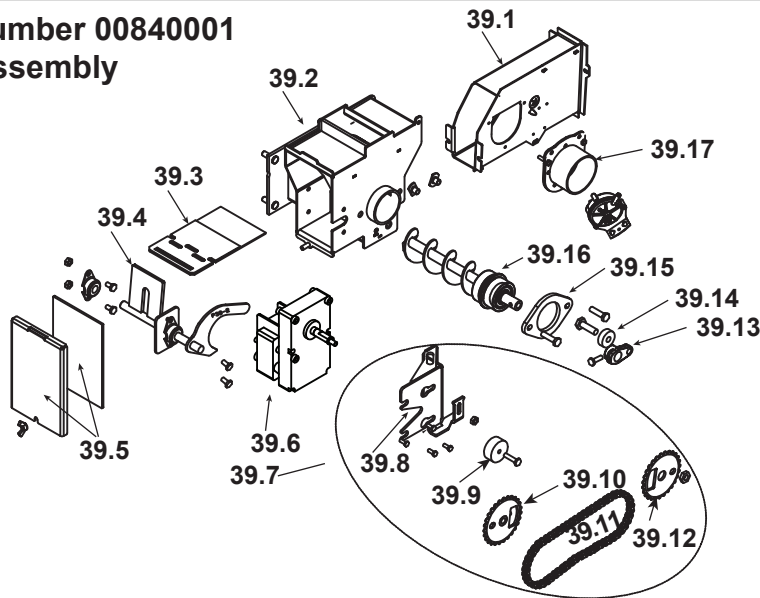

39 Pre Serial Number 00840001 Feeder Assembly

IMPORTANT: THIS IS DATED INFORMATION. Parts must be ordered from a dealer or distributor. **Hearth and Home Technologies does not sell directly to consumers.** Provide model number and serial number when requesting service parts from your dealer or distributor.

**Stocked
at Depot**

ITEM	Description	COMMENTS	PART NUMBER	
39	Feeder Assembly	No longer available	1-10-247677A	
39.1	Air Intake Weldment	No longer available	1-10-247221W	
39.2	Feeder Weldment		1-10-677150	Y
39.3	Slide Plate Assembly		1-10-08037	Y
39.4	Pusher Arm Assembly	No longer available	1-10-247220	
39.5	Feed Cover and Gasket	2 Sets	1-00-677152	Y
39.6	Gear Motor, 4 RPM		3-20-08752	Y
39.7	Sprocket Kit		1-00-06626	Y
39.8	Bracket, Gear Motor		1-10-677005	Y
	Grommets & Spacers	Pkg fo 25	1-00-960026	
39.9	3/4 Feeder Tensioner		3-31-00075	Y
39.10	3 1/2" Sprocket w/Hub		1-10-08550W	Y
39.11	Chain - 60 Pin		3-50-06667	Y
39.12	3 1/2" Sprocket		2-00-06626M	Y
39.13	Cast Cam Block		3-00-00153	Y
39.14	Cam Bearing		3-31-3014	Y
39.15	Bearing Flange w/Hardware		1-00-04035	Y
39.16	Auger Assembly		3-50-00465	Y
39.17	Air Intake Damper Assembly		1-10-06466W	
	Feeder Air Crossover Kit		1-00-67900	Y
	Feeder Repair kit		1-00-677150	Y
	Gasket, Feeder, Air Intake	Pkg of 6	3-44-72224-6	Y
	Pillow Block	Pkg of 4	3-31-3614087-4	Y
	Pusher Arm, Cast Feeder		1-10-06684	

Additional service parts on following page.