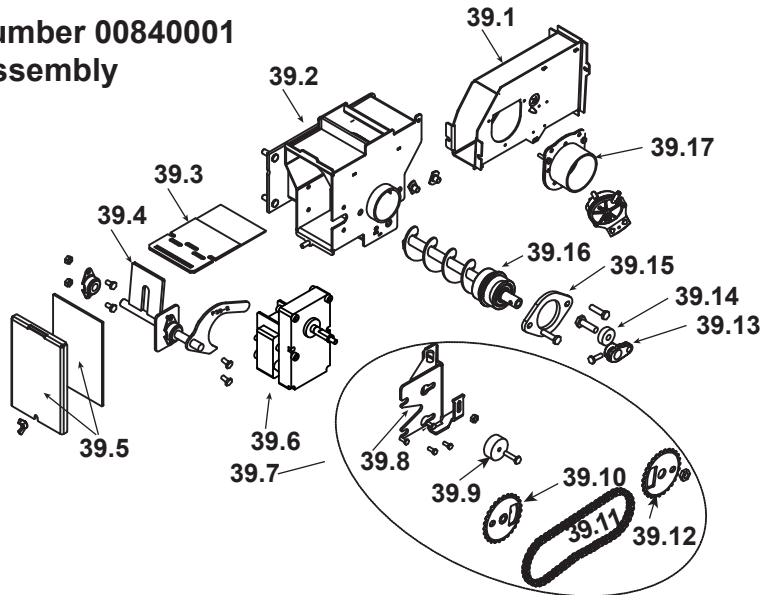

39 Pre Serial Number 00840001 Feeder Assembly

IMPORTANT: THIS IS DATED INFORMATION. Parts must be ordered from a dealer or distributor. **Hearth and Home Technologies does not sell directly to consumers.** Provide model number and serial number when requesting service parts from your dealer or distributor.

**Stocked
at Depot**

ITEM	Description	COMMENTS	PART NUMBER	
39	Feeder Assembly	No longer available	1-10-247677A	
39.1	Air Intake Weldment	No longer available	1-10-247221W	
39.2	Feeder Repair kit		1-00-677150	Y
39.3	Slide Plate Assembly		1-10-08037	Y
39.4	Pusher Arm Assembly	No longer available	1-10-247220	
39.5	Feed Cover and Gasket	No longer available	1-00-677152	
39.6	Gear Motor, 4 RPM		3-20-08752	Y
39.7	Sprocket Kit		1-00-06626	Y
39.8	Bracket, Gear Motor	No longer available	1-10-677005	
	Grommets & Spacers	Pkg fo 25	1-00-960026	
39.9	3/4 Feeder Tensioner		3-31-00075	Y
39.10	3 1/2" Sprocket w/Hub		1-10-08550W	Y
39.11	Chain - 60 Pin		3-50-06667	Y
39.12	3 1/2" Sprocket		2-00-06626M	Y
39.13	Cast Cam Block		3-00-00153	Y
39.14	Cam Bearing		3-31-3014	Y
39.15	Bearing Flange w/Hardware		1-00-04035	Y
39.16	Auger Assembly		3-50-00465	Y
39.17	Air Intake Damper Assembly	No longer available	1-10-06466W	
	Feeder Air Crossover Kit		1-00-67900	Y
	Gasket, Feeder, Air Intake	Pkg of 6	3-44-72224-6	Y
	Pillow Block	Pkg of 4	3-31-3614087-4	Y
	Pusher Arm, Cast Feeder	No longer available	1-10-06684	

Additional service parts on following page.