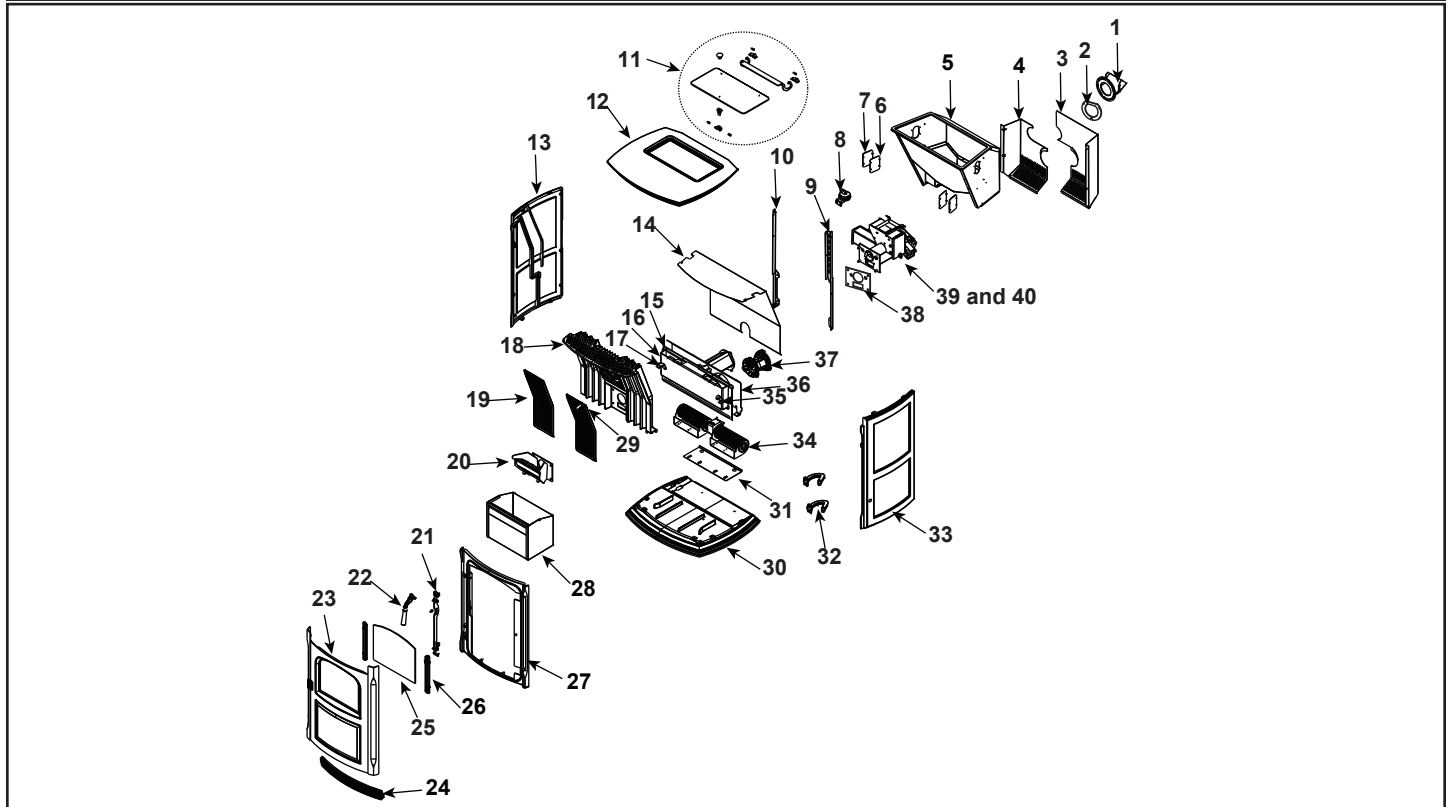

Retired Units

1-90-02470-1 (Black) (Ending Manufacturing Date Feb 2021)
1-90-02470-2 (Charcoal) (Ending Manufacturing Date June 2011)
1-90-02470-3 (Goldenfire) (Ending Manufacturing Date June 2011)
1-90-02470-4 (Metallic Blue) (Ending Manufacturing Date Jan 2010)
1-90-02470-5 (Honey Glo) (Ending Manufacturing Date June 2009)

1-90-02470-10 (Mojave Red) (Ending Manufacturing Date Jan 2010)
1-90-02470-12 (Forest Green) (Ending Manufacturing Date Jan 2010)
1-90-02470-13 (Black Enamel) (Ending Manufacturing Date Mar 2010)
1-90-02470-14 (Majolica Brown) (Ending Manufacturing Date Feb 2021)
1-90-02470-15 (Sand Enamel) (Ending Manufacturing Date Feb 2021)

IMPORTANT: THIS IS DATED INFORMATION. Parts must be ordered from a dealer or distributor. **Hearth and Home Technologies does not sell directly to consumers.** Provide model number and serial number when requesting service parts from your dealer or distributor.

Stocked at Depot

ITEM	Description	COMMENTS	PART NUMBER	
1	Flue Tail Pipe		3-00-247237	Y
2	Gasket Set, Burn Pot & Tailpipe	Pkg of 5 Sets	1-00-07381	Y
3	Feeder Shield Right	No longer available	1-10-247142P	
		008402885-008408015	1-10-247554	Y
		Post 008408015	1-10-247854	Y
4	Feeder Shield Left	No longer available	1-10-247141P	
		Post 008402885	1-10-247553	Y
5	Hopper Assembly	No longer available	1-10-247213A	
		008400001- 008408015	1-10-247778A	
		Post 008408015	1-10-247260A	Y
	Gasket, Hopper Throat		3-44-677185	Y
	Gasket, Hopper Top		1-00-375501	Y
	Grommet, 3/4"		3-31-960021	
	Hopper Switch 48"	Post 008403501	3-20-232108	Y