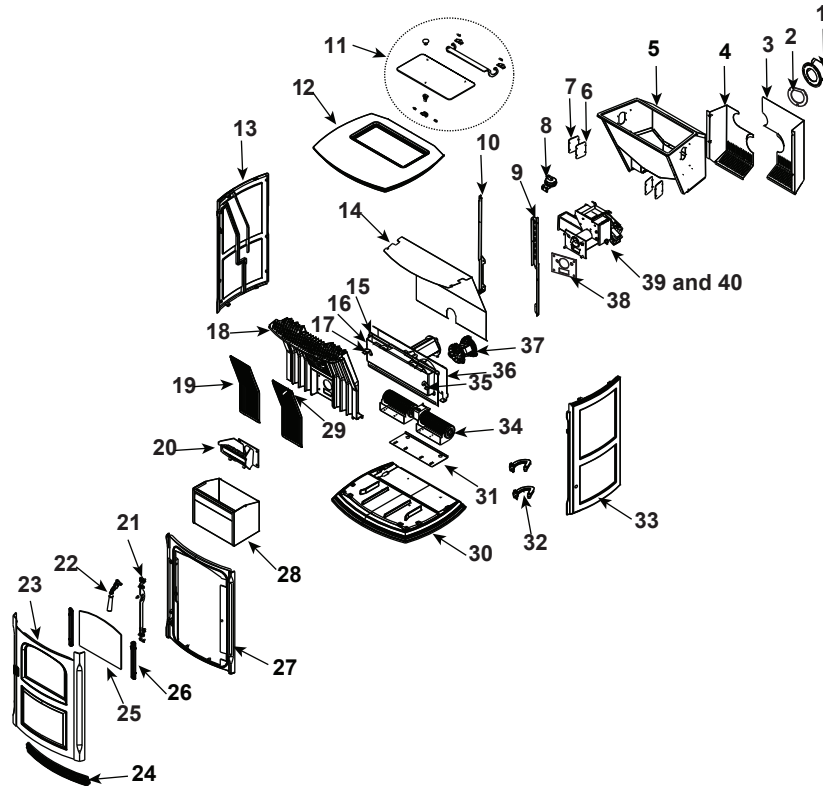

Retired Units

1-90-02470-1 (Black) (Ending Manufacturing Date Feb 2021)
1-90-02470-2 (Charcoal) (Ending Manufacturing Date June 2011)
1-90-02470-3 (Goldenfire) (Ending Manufacturing Date June 2011)
1-90-02470-4 (Metallic Blue) (Ending Manufacturing Date Jan 2010)
1-90-02470-5 (Honey Glo) (Ending Manufacturing Date June 2009)

1-90-02470-10 (Mojave Red) (Ending Manufacturing Date Jan 2010)
1-90-02470-12 (Forest Green) (Ending Manufacturing Date Jan 2010)
1-90-02470-13 (Black Enamel) (Ending Manufacturing Date Mar 2010)
1-90-02470-14 (Majolica Brown) (Ending Manufacturing Date Feb 2021)
1-90-02470-15 (Sand Enamel) (Ending Manufacturing Date Feb 2021)

IMPORTANT: THIS IS DATED INFORMATION. Parts must be ordered from a dealer or distributor. **Hearth and Home Technologies does not sell directly to consumers.** Provide model number and serial number when requesting service parts from your dealer or distributor.

Stocked at Depot

ITEM	Description	COMMENTS	PART NUMBER	
1	Flue Tail Pipe		3-00-247237	Y
2	Gasket Set, Burn Pot & Tailpipe	Pkg of 5 Sets	1-00-07381	Y
3	Feeder Shield Right	No longer available	1-10-247142P	
		008402885-008408015	1-10-247554	Y
		Post 008408015	1-10-247854	Y
4	Feeder Shield Left	No longer available	1-10-247141P	
		Post 008402885	1-10-247553	Y
5	Hopper Assembly	No longer available	1-10-247213A	
		No longer available	1-10-247778A	
		No longer available	1-10-247260A	
	Gasket, Hopper Throat		3-44-677185	Y
	Gasket, Hopper Top		1-00-375501	Y
	Grommet, 3/4"		3-31-960021	
	Hopper Switch 48"	Post 008403501	3-20-232108	Y