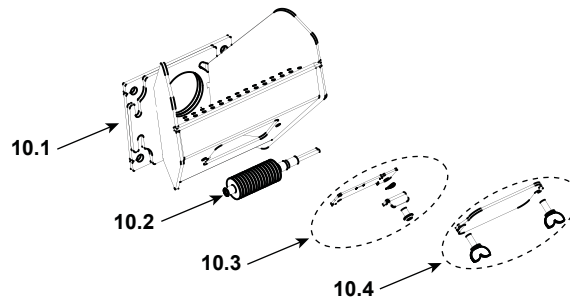

IMPORTANT: THIS IS DATED INFORMATION. Parts must be ordered from a dealer or distributor. **Hearth and Home Technologies does not sell directly to consumers.** Provide model number and serial number when requesting service parts from your dealer or distributor.

Stocked at Depot

ITEM	DESCRIPTION	COMMENTS	PART NUMBER	
1	Touch Control		1-00-777552	Y
	Cable Cover Gasket	Post 0081530362	3-44-777549	
2	16 X 8 Hopper Lid Glass		3-40-777770	Y
	Screwposts/Washers	Pkg of 20 Sets	1-00-129004	Y
	Gasket 3/8 X 1/2	20 Feet	1-00-375501	Y
3	Black Plated Knob w/Screw		1-00-02000-1	
	Complete Latch		1-00-0669697	
	5/16 X 1/2 Ball Plunger	Pkg of 3	3-31-5500-3	
	Bulk 5/16 Push Retainer	Pkg of 100	3-31-94807-100	
	Hopper Lid Hinge w/Hardware		1-00-777771	Y
	Hopper Lid Hinge Pin Plates w/Hardware	1 Set	1-00-777560	
4	Cast Top	Black	4-00-999132S	
		Majolica Brown	1-00-999132-14	
5	Hopper Assembly		1-10-999157A	Y
	Gasket Hopper Throat		3-44-677185	Y
	Gasket 3/8 X 1/2	20 Feet	1-00-375501	Y
6	Left Side Cast	Black	4-00-999130P	
		Majolica Brown	1-00-999130-14	
7	Brick Support		1-10-999779W	Y
8	Brick 9 X 4.5 X 1.25	Pkg of 7	1-00-900450125	Y
9	Flame Guide		3-00-06644	Y

#10 Burn Pot Assembly

10	Burn Pot Assembly			
10.1	Burn Pot Weldment		1-10-999674W	Y
	Gasket, Burn Pot/Tailpipe	Pkg of 5	1-00-07381	Y
10.2	Igniter		3-20-677200	Y
		Pkg of 10	1-00-677200	Y
10.3	Igniter Cover w/Hardware		1-00-574402	Y
10.4	Cleanout Cover w/Hardware		1-00-06623	Y
	1/4-20x5/8	Pkg of 10	3-31-782108-10	Y

Additional service parts on following page.