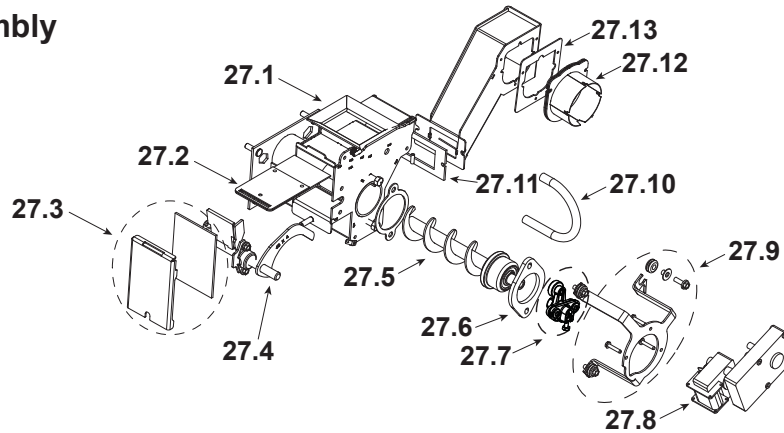

IMPORTANT: THIS IS DATED INFORMATION. Parts must be ordered from a dealer or distributor. **Hearth and Home Technologies does not sell directly to consumers.** Provide model number and serial number when requesting service parts from your dealer or distributor.

Stocked at Depot

ITEM	DESCRIPTION	COMMENTS	PART NUMBER	Stocked at Depot
21	Combustion Blower		1-00-02275	Y
	Combustion Blower Capacitor		1-00-00276	Y
	Studs and Nuts (Post HF1531398)	5 Sets	1-00-99922	
	Blower Mounting Screws (Post HF1531398)	5 Sets	1-00-832150	
22	Distribution Blower	Qty 2 req	3-21-33647	Y
23	Gasket, Burn Pot / Tailpipe	Pkg of 5	1-00-07381	Y
24	Pellet Tailpipe, Cast		3-00-247237	Y
25	Rear Cover, Right		1-00-999125	Y
26	Rear Cover, Left		1-00-999126	Y

#27 Feeder Assembly

27	Feeder Assembly			
27.1	Feeder Body		1-10-680021W	Y
27.3	Slide Plate Assembly		1-10-677121A	Y
27.3	Feed Cover & Gasket	2 Sets	1-00-677122	Y
27.4	Pusher Arm		1-10-677131W	Y
	Pillow Block	Pkg of 4	3-31-3614087-4	Y
27.5	Auger		3-50-00565	Y
	Gasket, Auger	Pkg of 5	1-00-888196	
27.6	Bearing Retainer w/Hardware		1-00-04035	Y
	Cam Bearing		3-31-3014	Y
27.7	Cam Block Assembly		1-10-777950A	Y
27.8	6 RPM CW Outboard Motor, 120V		3-20-00999	Y
27.9	Motor Mount w/Hardware		1-00-999111	Y
27.10	Feeder Crossover Tube Kit		1-00-67900	Y
27.11	Gasket, Snout	Pkg of 10	3-44-677160-10	Y
27.12	Air Intake		1-10-06810A	
27.13	Gasket, Air Intake	Pgk of 6	3-44-72224-6	Y
28	Power Cord		3-20-51578	Y
	Line Filter		3-20-803744	Y

Additional service parts on following page.