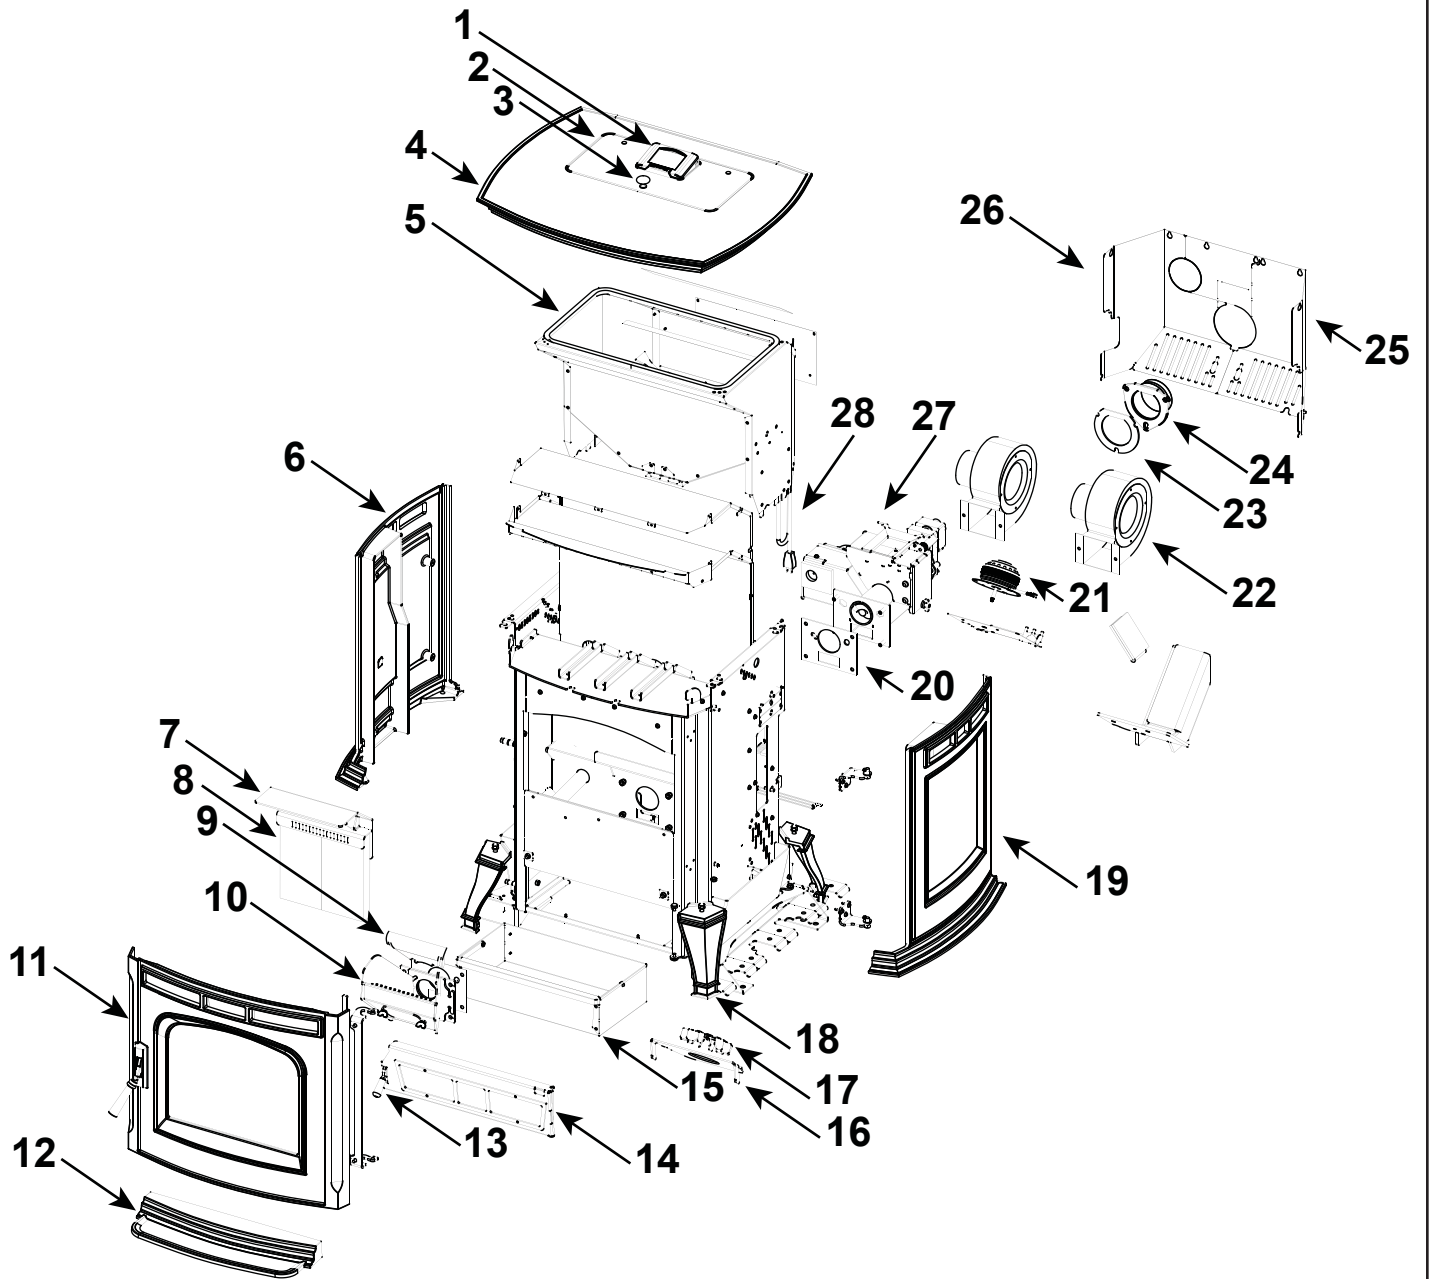

Pellet Stove

1-90-999000-1 (Matte Black)
1-90-999000-14 (Majolica Brown)

Beginning Manufacturing Date: Dec 2016

Ending Manufacturing Date: Active

Part number list on following page.