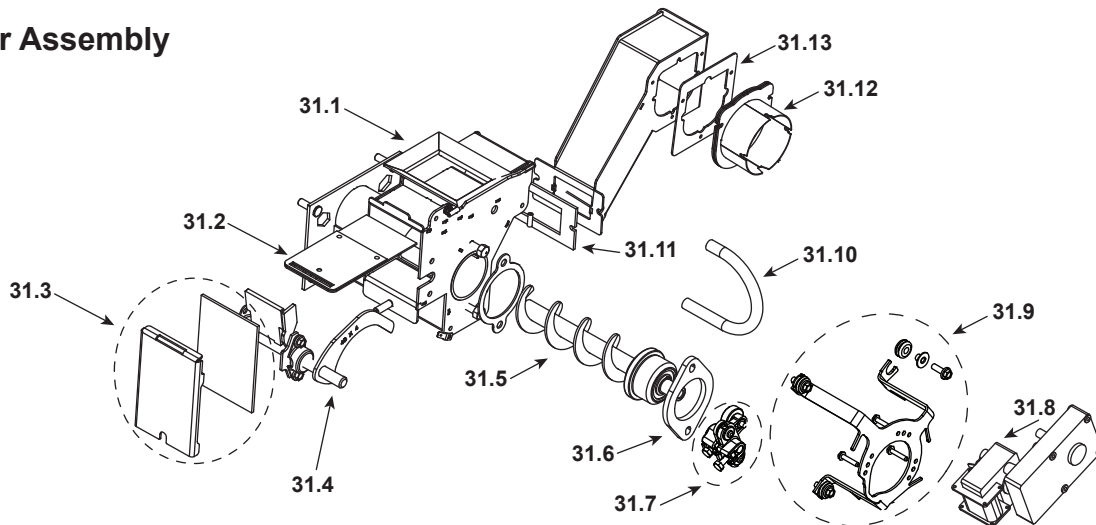

IMPORTANT: THIS IS DATED INFORMATION. Parts must be ordered from a dealer or distributor. **Hearth and Home Technologies does not sell directly to consumers.** Provide model number and serial number when requesting service parts from your dealer or distributor.

Stocked at Depot

ITEM	DESCRIPTION	COMMENTS	PART NUMBER	Stocked at Depot
24	Power Cord		3-20-51578	Y
	Line Filter		3-20-803744	Y
25	Gasket Set, Burn Pot & Tailpipe	Pkg of 5 Sets	1-00-07381	Y
26	ESP Probe-Red/Red		3-20-00844	Y
27	Distribution Blower, 100CFM	Qty 2 req	SRV3-21-07775	Y
28	Rear Cover, Right		1-00-777124	Y
29	Differential Switch		3-20-6866	Y
	Tubing, 1/8 Silicone	5 Feet	1-00-5113574	Y
30	Rear Cover, Left		1-00-777123	Y

#31 Feeder Assembly

31	Feeder Assembly			
31.1	Feeder Body		1-10-777513A	Y
31.2	Slide Plate Assembly		1-10-777690A	Y
31.3	Feed Cover & Gasket	2 Sets	1-00-677122	Y
31.4	Pusher Arm		1-10-677187W	Y
	Pillow Block	Pkg of 4	3-31-3614087-4	Y
31.5	Auger		3-50-00565	Y
31.6	Bearing Retainer w/Hardware		1-00-04035	Y
	Cam Bearing		3-31-3014	Y
31.7	Cam Block Assembly		1-10-777950A	Y
31.8	4 RPM CW Outboard Motor, 120V		3-20-00677	Y
31.9	Motor Mount w/Hardware		1-00-777598	Y
31.10	Feeder Crossover Tube Kit		1-00-67900	Y
31.11	Gasket, Snout	Pkg of 10	3-44-677160-10	Y
31.12	Air Intake		1-10-06810A	
31.13	Gasket, Air Intake	Pgk of 6	3-44-72224-6	Y
	Silicone Cap	Pgk of 10	3-99-123/10	

Additional service parts on following page.