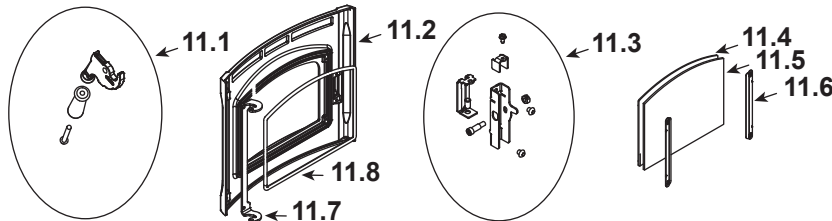

IMPORTANT: THIS IS DATED INFORMATION. Parts must be ordered from a dealer or distributor. **Hearth and Home Technologies does not sell directly to consumers.** Provide model number and serial number when requesting service parts from your dealer or distributor.

Stocked at Depot

ITEM	DESCRIPTION	COMMENTS	PART NUMBER	
1	Touch Control		1-00-777552	Y
	Touch Control Screws	Pkg of 30	SRV8787-011	
	Cable Cover Gasket		3-44-777549	
2	16 X 8 Hopper Lid Glass		3-40-777770	Y
	Screwposts/Washers	Pkg of 20 Sets	1-00-129004	Y
	Gasket 3/8 X 1/2	20 Feet	1-00-375501	Y
3	Black Plated Knob w/Screw		1-00-02000-1	
4	Complete Latch	2 Sets	1-00-0669697	
	5/16 X 1/2 Ball Plunger	Pkg of 3	3-31-5500-3	
	Bulk 5/16 Push Retainer	Pkg of 100	3-31-94807-100	
5	Hopper Lid Hinge w/Hardware		1-00-777147	Y
	Hopper Lid Hinge Pin Plates w/Hardware	1 Set	1-00-777560	
6	Cast Top	Black	4-00-247236S	
		Majolica Brown	1-00-247236-14	
7	Hopper Assembly	No longer available	1-10-777130A	
	Gasket Hopper Throat		3-44-677185	Y
	Gasket, 3/8 X 1/2	20 Feet	1-00-375501	Y
	Gasket, 5/8 X 1/2	20 Feet	1-00-625501	Y
8	Left Side Cast	Black	4-00-777645P	
		Majolica Brown	1-00-777645-14	
9	Combustion Blower Capacitor		1-00-00276	Y
10	Smoke Shield		1-00-777133	

#11 Load Door

11	Load Door			
11.1	Cast Latch, Knob & Screw		1-00-0119	Y
	Wood Handle		3-40-00247	
11.2	Load Door Rope	Black	4-00-777565P	Y
		Majolica Brown	1-00-777565-14	Y
11.3	Latch Bracket w/Hardware	1 Set	1-00-777665	Y
	Rollers & Hardware	1 Set	1-00-77753	Y
11.4	Gasket 1/4 RD PSA	15 Feet	1-00-2312	Y
11.5	Glass w/Gasket		1-00-777000	Y
11.6	Glass Clips w/Hardware	1 Set	1-00-777619	Y
11.7	Load Door Hinge w/Hardware		1-00-777610	Y
11.8	Gasket 1/2" RD LD	20 Feet	1-00-1086204	Y

Additional service parts on following page.