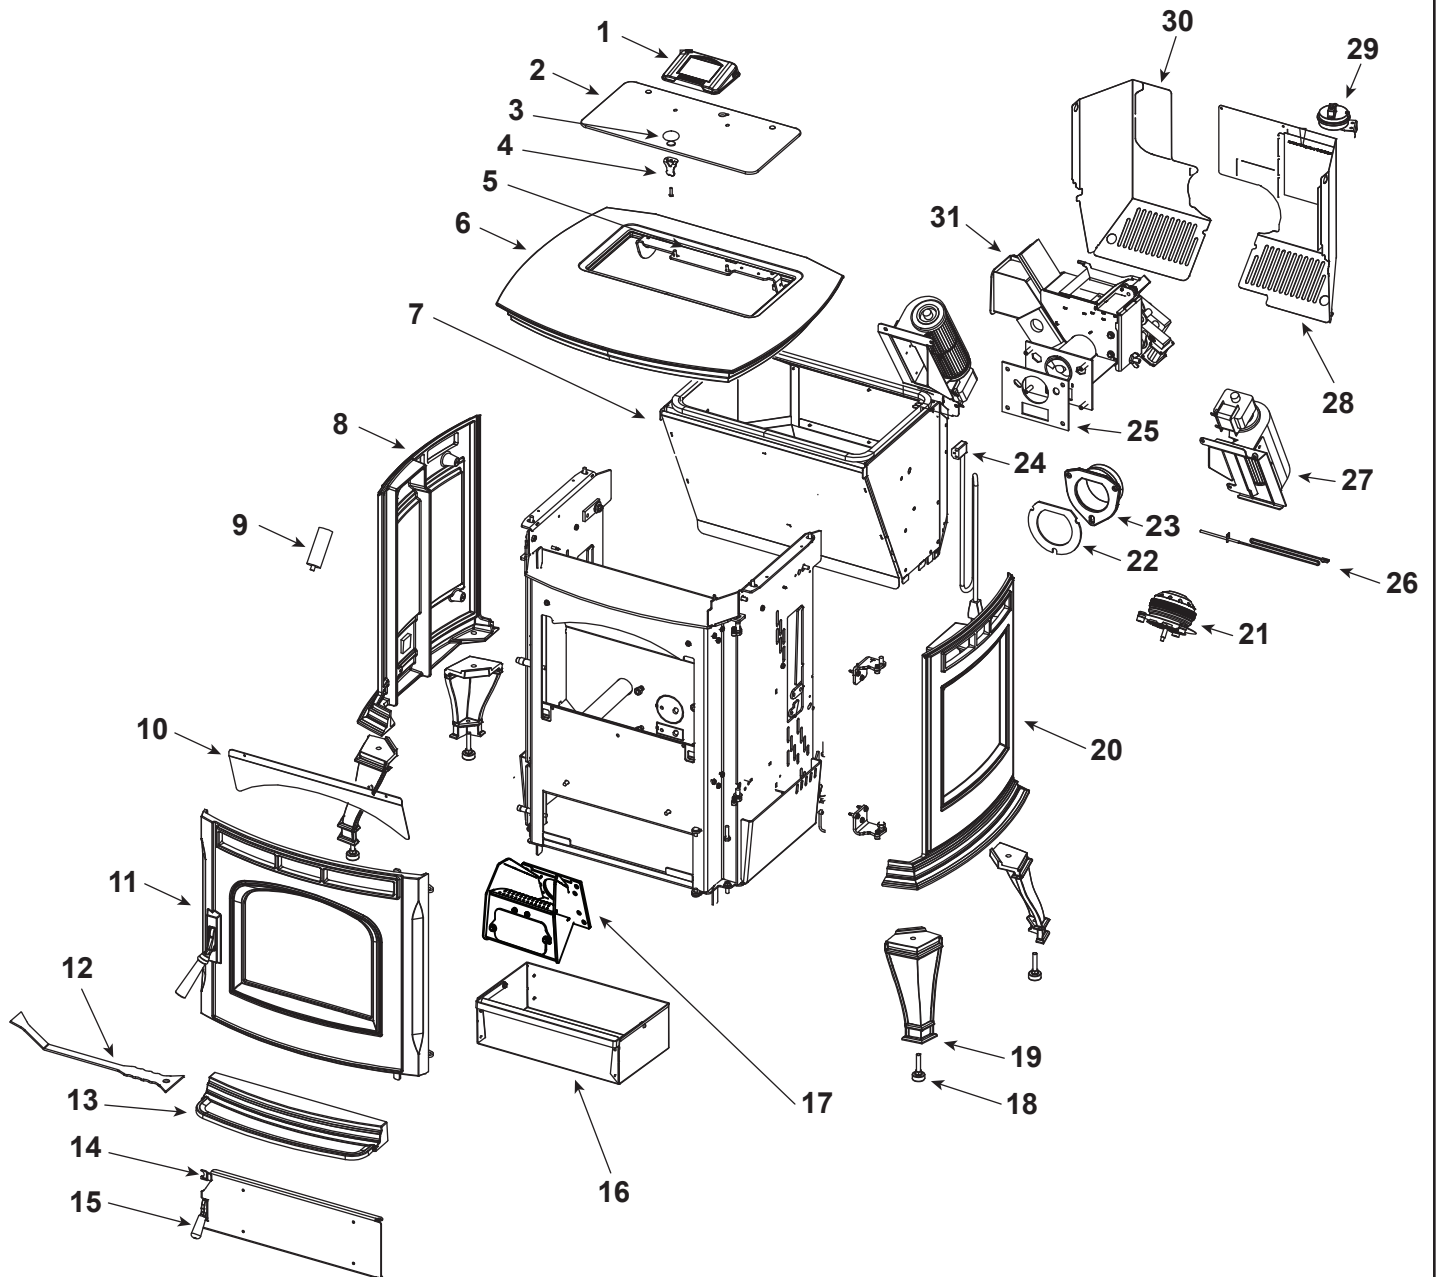

1-90-777100-1 (Black)(Beginning Manufacturing Date: July 2018)(Ending Manufacturing Date: Feb 2020)

1-90-777100-14 (Majolica Brown)(Beginning Manufacturing Date: July 2018)(Ending Manufacturing Date: Feb 2020)

1-90-777101-1 (Black w/Wireless)(Beginning Manufacturing Date: Feb 2020)

1-90-777101-14 (Majolica Brown w/Wireless)(Beginning Manufacturing Date: Feb 2020)

Part number list on following page.