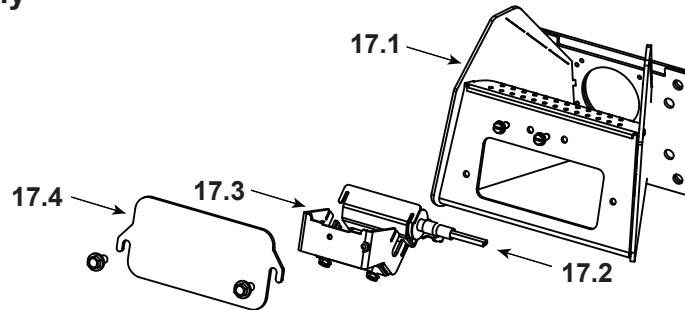

IMPORTANT: THIS IS DATED INFORMATION. Parts must be ordered from a dealer or distributor. **Hearth and Home Technologies does not sell directly to consumers.** Provide model number and serial number when requesting service parts from your dealer or distributor.

Stocked at Depot

ITEM	DESCRIPTION	COMMENTS	PART NUMBER	
12	Burn Pot Scraper	Pkg of 10	2-00-777138-10	
13	Ashlip	Black	3-00-777644P	
		Majolica Brown	1-00-777644-14	
14	Ash Door, Complete		1-10-777135A	
	Gasket 1/2" RD LD	20 Feet	1-00-1086204	Y
15	Ash Door Handle Assembly	1 Set	1-00-777149	Y
	Rollers & Hardware	1 Set	1-00-77723	Y
16	Ash Pan		1-10-777121A	Y

#17 Burn Pot Assembly

17	Burn Pot Assembly			
17.1	Burn Pot Weldment		1-10-777901A	Y
	Gasket, Burn Pot		3-44-237639	Y
	Flame Guide		3-00-03000	Y
17.2	Ingiter		3-20-677200	Y
		Pkg of 10	1-00-677200	Y
17.3	Igniter Bracket		1-00-777906	
17.4	Burn Pot Clean Out w/Hardware		1-00-777908	Y
	1/4"-20x1/2	Pkg of 50	3-30-2001-50	Y
18	Leg Leveling Kit	1 Set	1-00-12302	
19	Leg w/Hardware	Black	1-00-249100	Y
		Majolica Brown	1-00-249100-14	Y
20	Right Side Cast	Black	4-00-777646P	
		Majolica Brown	1-00-777646-14	
21	Combustion Blower		1-00-02275	Y
	Fan Blade		1-10-574500A	Y
	Pound In Stud 6-32 X 1 1/4 (Pre HF2265448)	Pkg of 30	1-00-53463220	
	Blower Mounting Screws (Post HF2265448)	5 Sets	1-00-832150	
22	Gasket Set, Burn Pot & Tailpipe	Pkg of 5 Sets	1-00-07381	Y
23	Pellet Tailpipe, Cast		3-00-247237	Y

Additional service parts on following page.