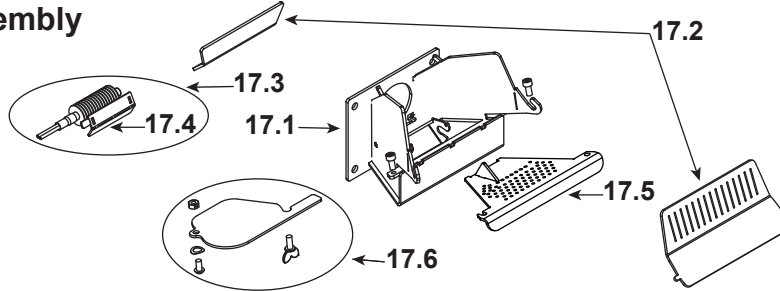

IMPORTANT: THIS IS DATED INFORMATION. Parts must be ordered from a dealer or distributor. **Hearth and Home Technologies does not sell directly to consumers.** Provide model number and serial number when requesting service parts from your dealer or distributor.

Stocked at Depot

ITEM	DESCRIPTION	COMMENTS	PART NUMBER	
12	Burn Pot Scraper	Pkg of 10	2-00-777692-10	
13	Ashlip	Black	3-00-777644P	
		Majolica Brown	1-00-777644-14	
14	Ash Door, Complete		1-10-777570A	
	Gasket 1/2" RD LD	20 Feet	1-00-1086204	Y
15	Ash Door Handle Assembly	1 Set	1-00-777149	Y
	Rollers & Hardware	1 Set	1-00-77723	Y
16	Ash Pan		1-10-777604A	Y

#17 Burn Pot Assembly

17	Burn Pot Assembly			
17.1	Burn Pot Weldment		1-00-777901R	Y
	Gasket, Burn Pot		3-44-237639	Y
17.2	Swing Plate & Flame Guide	1 Set	1-00-777818	Y
17.3	Igniter w/Bracket		1-00-777200	Y
	Ingiter		3-20-677200	Y
		Pkg of 10	1-00-677200	Y
17.4	Igniter Bracket Front	Pkg of 5	1-00-777815	
17.5	Burn Pot Grate	(No longer available, Must order 1-00-777901R)	1-00-777900	Y
	Screw, SHCS 1/4 - 20 x 1/2	Pkg of 25	3-30-3003-25	Y
17.6	Burn Pot Clean Out w/Hardware		1-00-777824	Y
	1/4/-20x5/8	Pkg of 10	3-31-782108-10	Y
18	Leg Leveling Kit	1 Set	1-00-12302	
19	Leg w/Hardware	Black	1-00-249100	Y
		Majolica Brown	1-00-249100-14	Y
20	Right Side Cast	Black	4-00-777646P	
		Majolica Brown	1-00-777646-14	
21	Combustion Blower		1-00-02275	Y
	Fan Blade		1-10-574500A	Y
	Pound In Stud 6-32 X 1 1/4	Pkg of 30	1-00-53463220	
22	Gasket Set, Burn Pot & Tailpipe	Pkg of 5 Sets	1-00-07381	Y
23	Pellet Tailpipe, Cast		3-00-247237	Y

Additional service parts on following page.