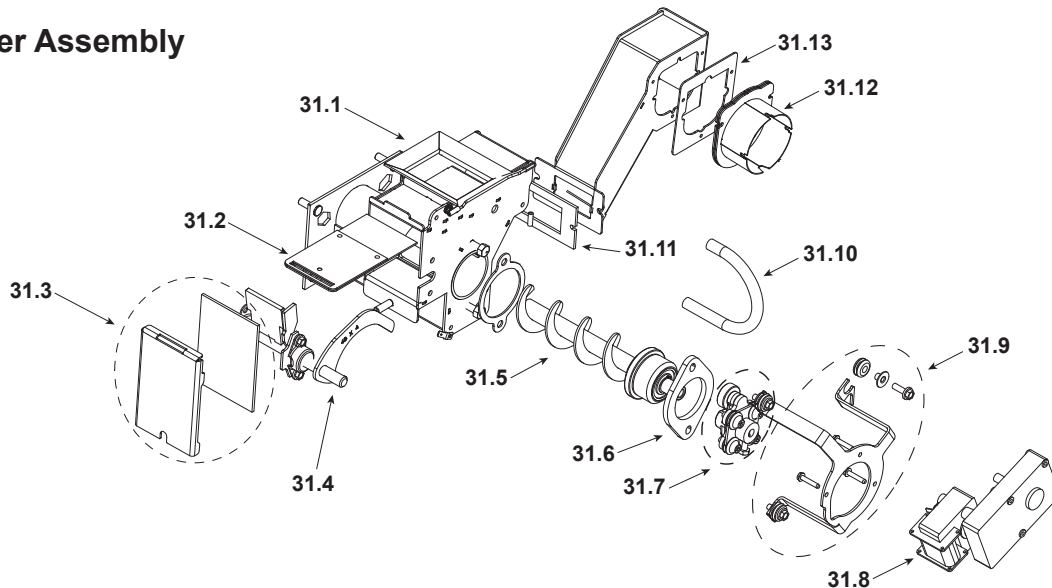

IMPORTANT: THIS IS DATED INFORMATION. Parts must be ordered from a dealer or distributor. **Hearth and Home Technologies does not sell directly to consumers.** Provide model number and serial number when requesting service parts from your dealer or distributor.

Stocked at Depot

ITEM	DESCRIPTION	COMMENTS	PART NUMBER	Stocked at Depot
24	Power Cord		3-20-51578	Y
	Line Filter		3-20-803744	Y
25	Gasket Set, Burn Pot & Tailpipe	Pkg of 5 Sets	1-00-07381	Y
26	ESP Probe-Red/Red		3-20-00844	Y
27	Distribution Blower, 100CFM	Qty 2 req	SRV3-21-07775	Y
28	Rear Cover, Right		1-00-777613	Y
29	Differential Switch		3-20-6866	Y
	Tubing, 1/8 Silicone	5 Feet	1-00-5113574	Y
30	Rear Cover, Left		1-00-777615	Y

#31 Feeder Assembly

31	Feeder Assembly			
31.1	Feeder Body		1-10-777513A	Y
31.2	Slide Plate Assembly		1-10-777690A	Y
31.3	Feed Cover & Gasket	2 Sets	1-00-677122	Y
31.4	Pusher Arm		1-10-677187W	Y
	Pillow Block	Pkg of 4	3-31-3614087-4	Y
31.5	Auger		3-50-00565	Y
31.6	Bearing Retainer w/Hardware		1-00-04035	Y
	Cam Bearing		3-31-3014	Y
31.7	Cam Block Assembly		1-10-777620A	Y
31.8	4 RPM CW Outboard Motor, 120V		3-20-00677	Y
31.9	Motor Mount w/Hardware		1-00-777598	Y
31.10	Feeder Crossover Tube Kit		1-00-67900	Y
31.11	Gasket, Snout	Pkg of 10	3-44-677160-10	Y
31.12	Air Intake		1-10-06810A	
31.13	Gasket, Air Intake	Pkg of 6	3-44-72224-6	Y

Additional service parts on following page.