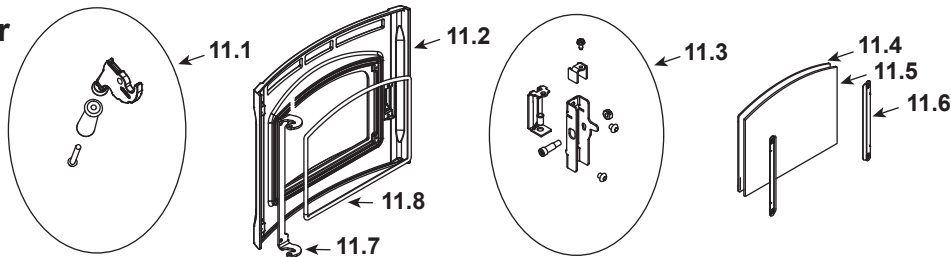

IMPORTANT: THIS IS DATED INFORMATION. Parts must be ordered from a dealer or distributor. **Hearth and Home Technologies does not sell directly to consumers.** Provide model number and serial number when requesting service parts from your dealer or distributor.

Stocked at Depot

ITEM	DESCRIPTION	COMMENTS	PART NUMBER	Stocked at Depot
1	Touch Control		1-00-777552	Y
	Cable Cover Gasket	Post HF1273094	3-44-777549	
2	16 X 8 Hopper Lid Glass		3-40-777770	Y
	Screwposts/Washers	Pkg of 20 Sets	1-00-129004	Y
	Gasket 3/8 X 1/2	20 Feet	1-00-375501	Y
3	Black Plated Knob w/Screw		1-00-02000-1	
4	Complete Latch	2 Sets	1-00-0669697	
	5/16 X 1/2 Ball Plunger	Pkg of 3	3-31-5500-3	
	Bulk 5/16 Push Retainer	Pkg of 100	3-31-94807-100	
5	Hopper Lid Hinge w/Hardware		1-00-777771	Y
	Hopper Lid Hinge Pin Plates w/Hardware	1 Set	1-00-777560	
6	Cast Top	Black	4-00-247236S	
		Majolica Brown	1-00-247236-14	
7	Hopper Assembly		1-10-777611A	Y
	Gasket Hopper Throat		3-44-677185	Y
	Gasket, 3/8 X 1/2	20 Feet	1-00-375501	Y
	Gasket, 5/8 X 1/2	20 Feet	1-00-625501	Y
8	Left Side Cast	Black	4-00-777645P	
		Majolica Brown	1-00-777645-14	
9	Combustion Blower Capacitor		1-00-00276	Y
10	Smoke Shield		1-00-777593	

#11 Load Door

11	Load Door			
11.1	Cast Latch, Knob & Screw		1-00-0119	Y
	Wood Handle		3-40-00247	
11.2	Load Door Rope	Black	4-00-777565P	Y
		Majolica Brown	1-00-777565-14	Y
11.3	Latch Bracket w/Hardware	1 Set	1-00-777665	Y
	Rollers & Hardware	1 Set	1-00-77753	Y
11.4	Gasket 1/4 RD PSA	15 Feet	1-00-2312	Y
11.5	Glass w/Gasket		1-00-777000	Y
11.6	Glass Clips w/Hardware	1 Set	1-00-777619	Y
11.7	Load Door Hinge w/Hardware		1-00-777610	Y
11.8	Gasket 1/2" RD LD	20 Feet	1-00-1086204	Y

Additional service parts on following page.