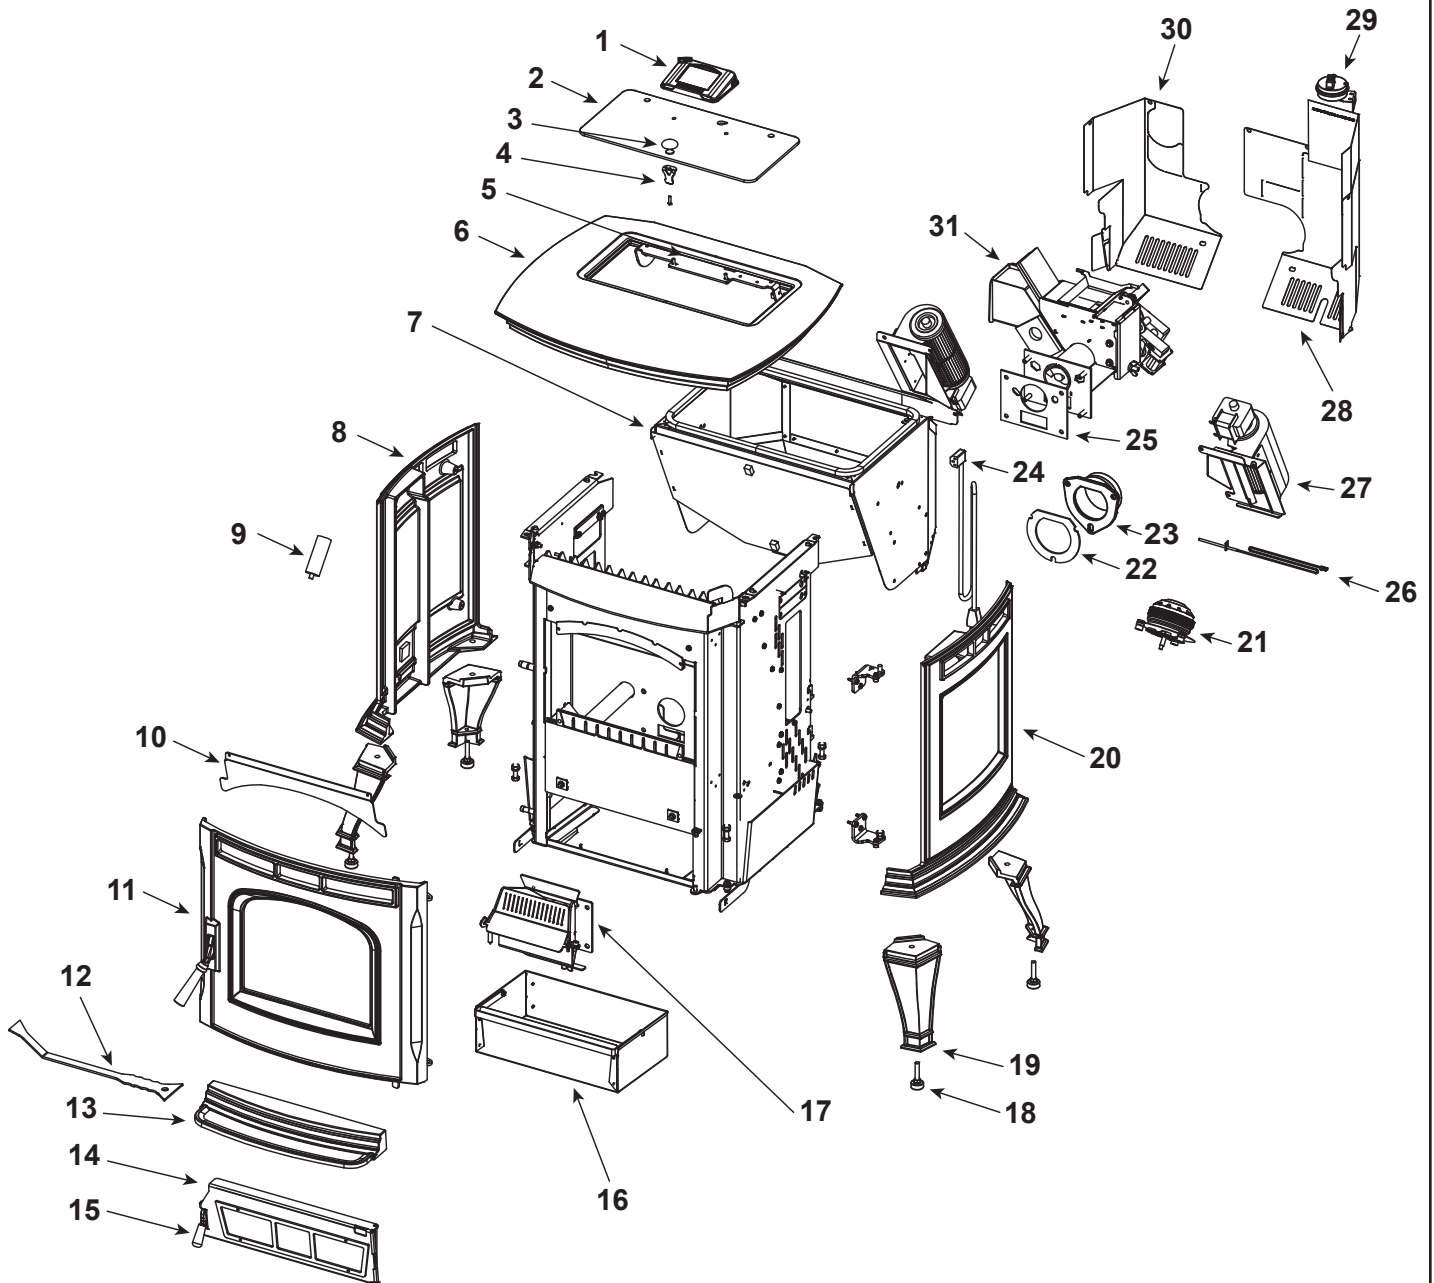

Pellet Stove

Beginning Manufacturing Date: March 2015

1-90-777000-1 (Black)

Ending Manufacturing Date: April 2018

1-90-777000-14 (Majolica Brown)

Last Serial #HF1273824

Part number list on following page.