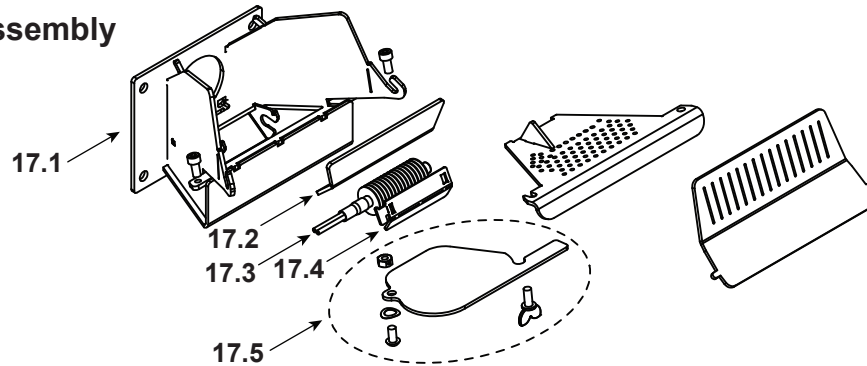

IMPORTANT: THIS IS DATED INFORMATION. Parts must be ordered from a dealer or distributor. **Hearth and Home Technologies does not sell directly to consumers.** Provide model number and serial number when requesting service parts from your dealer or distributor.

Stocked at Depot

ITEM	DESCRIPTION	COMMENTS	PART NUMBER	
12	Burn Pot Scraper	Pkg of 10	2-00-777138-10	
13	Ashlip	Black	3-00-777644P	
		Majolica Brown	1-00-777644-14	
14	Ash Door, Complete		1-10-777135A	
	Gasket 1/2" RD LD	20 Feet	1-00-1086204	Y
15	Ash Door Handle Assembly	1 Set	1-00-777149	Y
	Rollers & Hardware	1 Set	1-00-77723	Y
16	Ash Pan		1-10-777121A	Y

#17 Burn Pot Assembly

17	Burn Pot Assembly			
17.1	Burn Pot Weldment		1-10-777901A	Y
	Gasket, Burn Pot		3-44-237639	Y
17.2	Flame Guide		3-00-03000	Y
17.3	Ingiter		3-20-677200	Y
		Pkg of 10	1-00-677200	Y
17.4	Igniter Bracket		1-00-777906	
17.5	Burn Pot Clean Out w/Hardware		1-00-777908	Y
	1/4"-20x1/2	Pkg of 50	3-30-2001-50	Y
18	Leg Leveling Kit	1 Set	1-00-12302	
19	Leg w/Hardware	Black	1-00-249100	Y
		Majolica Brown	1-00-249100-14	Y
20	Right Side Cast	Black	4-00-777646P	
		Majolica Brown	1-00-777646-14	
21	Combustion Blower		1-00-02275	Y
	Fan Blade		1-10-574500A	Y
	Pound In Stud 6-32 X 1 1/4 (Pre HF2265448)	Pkg of 30	1-00-53463220	
	Blower Mounting Screws (Post HF2265448)	5 Sets	1-00-832150	
22	Gasket Set, Burn Pot & Tailpipe	Pkg of 5 Sets	1-00-07381	Y
23	Pellet Tailpipe, Cast		3-00-247237	Y

Additional service parts on following page.