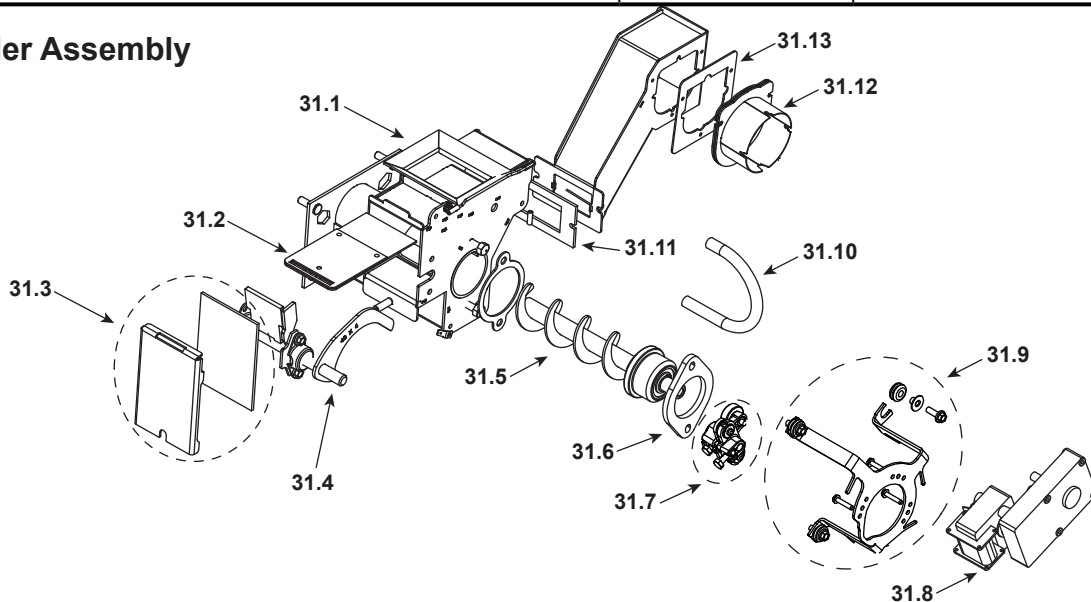

IMPORTANT: THIS IS DATED INFORMATION. Parts must be ordered from a dealer or distributor. **Hearth and Home Technologies** does not sell directly to consumers. Provide model number and serial number when requesting service parts from your dealer or distributor.

Stocked at Depot

ITEM	DESCRIPTION	COMMENTS	PART NUMBER	Stocked at Depot
24	Power Cord		3-20-51578	Y
	Line Filter		3-20-803744	Y
25	Gasket Set, Burn Pot & Tailpipe	Pkg of 5 Sets	1-00-07381	Y
26	ESP Probe-Red/Red		3-20-00844	Y
27	Distribution Blower, 100CFM	Qty 2 req	SRV3-21-07775	Y
28	Rear Cover, Right		1-00-777124	Y
29	Differential Switch		3-20-6866	Y
	Tubing, 1/8 Silicone	5 Feet	1-00-5113574	Y
30	Rear Cover, Left		1-00-777123	Y

#31 Feeder Assembly

31	Feeder Assembly			
31.1	Feeder Body		1-10-777513A	Y
31.2	Slide Plate Assembly		1-10-777690A	Y
31.3	Feed Cover & Gasket	2 Sets	1-00-677122	Y
31.4	Pusher Arm		1-10-677187W	Y
	Pillow Block	Pkg of 4	3-31-3614087-4	Y
31.5	Auger		3-50-00565	Y
31.6	Bearing Retainer w/Hardware		1-00-04035	Y
	Cam Bearing		3-31-3014	Y
31.7	Cam Block Assembly		1-10-777950A	Y
31.8	4 RPM CW Outboard Motor, 120V		3-20-00677	Y
31.9	Motor Mount w/Hardware		1-00-777598	Y
31.10	Feeder Crossover Tube Kit		1-00-67900	Y
31.11	Gasket, Snout	Pkg of 10	3-44-677160-10	Y
31.12	Air Intake		1-10-06810A	
31.13	Gasket, Air Intake	Pkg of 6	3-44-72224-6	Y

Additional service parts on following page.