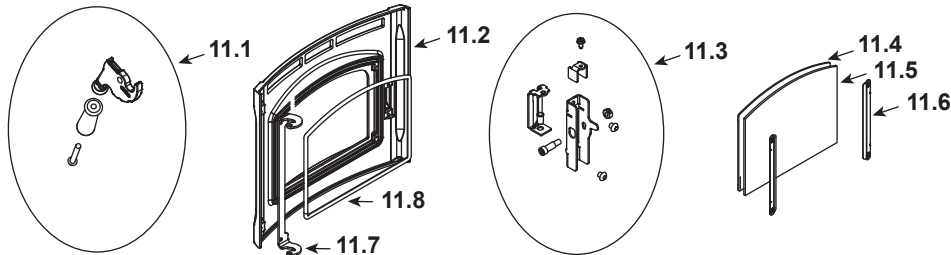

IMPORTANT: THIS IS DATED INFORMATION. Parts must be ordered from a dealer or distributor. **Hearth and Home Technologies does not sell directly to consumers.** Provide model number and serial number when requesting service parts from your dealer or distributor.

Stocked at Depot

ITEM	DESCRIPTION	COMMENTS	PART NUMBER	Stocked at Depot
1	Touch Control		1-00-777552	Y
	Cable Cover Gasket		3-44-777549	
2	16 X 8 Hopper Lid Glass		3-40-777770	Y
	Screwposts/Washers	Pkg of 20 Sets	1-00-129004	Y
	Gasket 3/8 X 1/2	20 Feet	1-00-375501	Y
3	Black Plated Knob w/Screw		1-00-02000-1	
	Complete Latch	2 Sets	1-00-0669697	
	5/16 X 1/2 Ball Plunger	Pkg of 3	3-31-5500-3	
4	Bulk 5/16 Push Retainer	Pkg of 100	3-31-94807-100	
5	Hopper Lid Hinge w/Hardware		1-00-777147	Y
	Hopper Lid Hinge Pin Plates w/Hardware	1 Set	1-00-777560	
6	Cast Top	Black	4-00-247236S	
		Majolica Brown	1-00-247236-14	
7	Hopper Assembly		1-10-777130A	Y
	Gasket Hopper Throat		3-44-677185	Y
	Gasket, 3/8 X 1/2	20 Feet	1-00-375501	Y
	Gasket, 5/8 X 1/2	20 Feet	1-00-625501	Y
8	Left Side Cast	Black	4-00-777645P	
		Majolica Brown	1-00-777645-14	
9	Combustion Blower Capacitor		1-00-00276	Y
10	Smoke Shield		1-00-777133	

#11 Load Door

11	Load Door			
11.1	Cast Latch, Knob & Screw		1-00-0119	Y
	Wood Handle		3-40-00247	
11.2	Load Door Rope	Black	4-00-777565P	Y
		Majolica Brown	1-00-777565-14	Y
11.3	Latch Bracket w/Hardware	1 Set	1-00-777665	Y
	Rollers & Hardware	1 Set	1-00-77753	Y
11.4	Gasket 1/4 RD PSA	15 Feet	1-00-2312	Y
11.5	Glass w/Gasket		1-00-777000	Y
11.6	Glass Clips w/Hardware	1 Set	1-00-777619	Y
11.7	Load Door Hinge w/Hardware		1-00-777610	Y
11.8	Gasket 1/2" RD LD	20 Feet	1-00-1086204	Y

Additional service parts on following page.