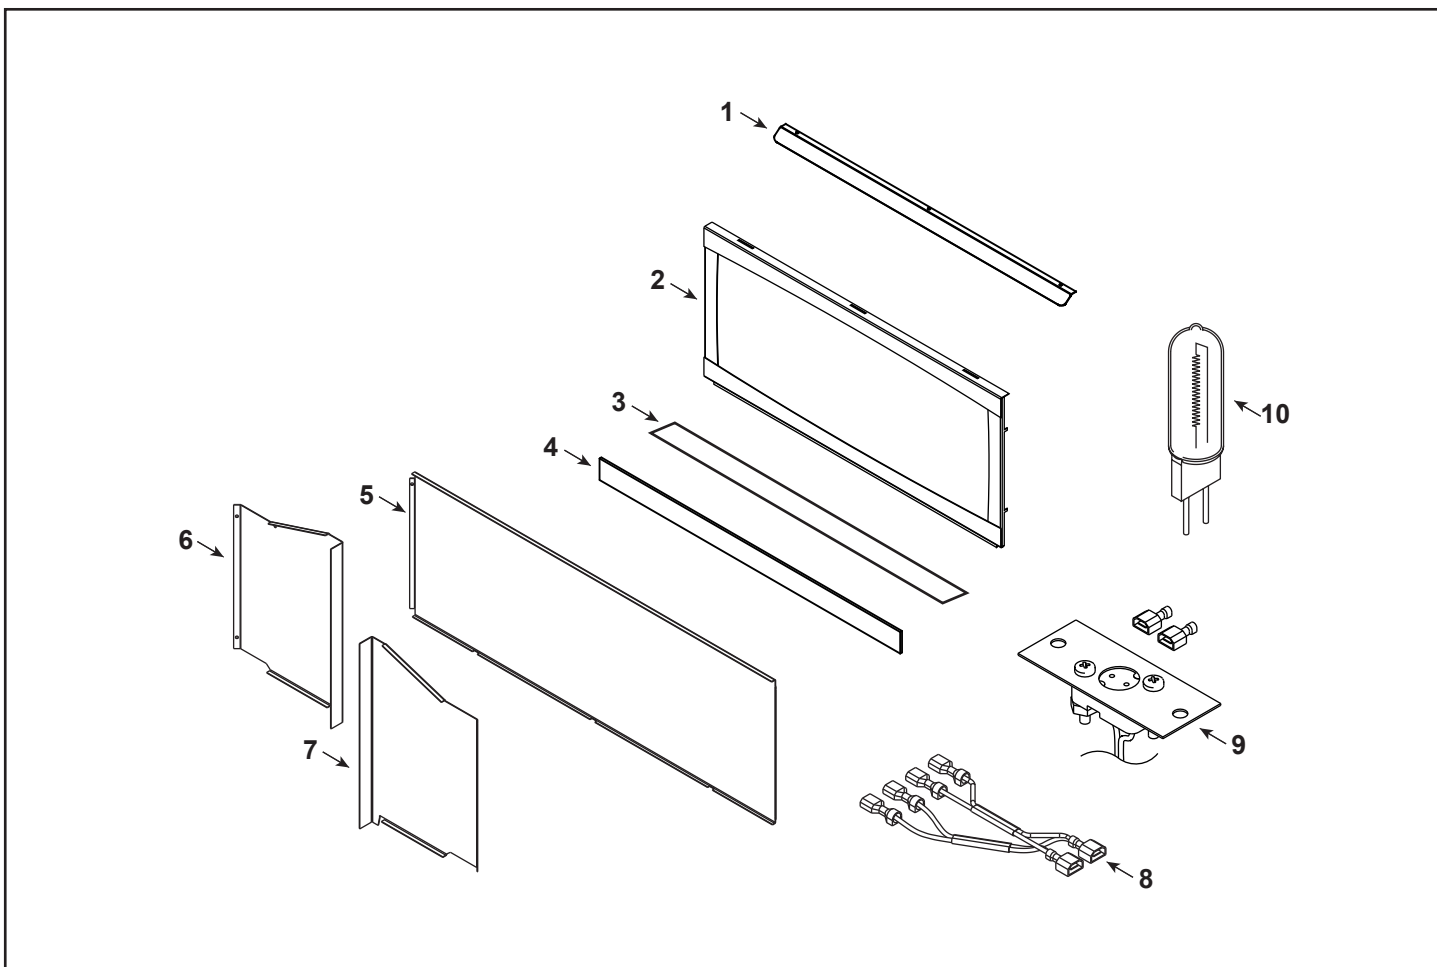

42" Artisan Vent Free Linear Fireplace w/Signature Command

IMPORTANT: THIS IS DATED INFORMATION. Parts must be ordered from a dealer or distributor. **Hearth and Home Technologies does not sell directly to consumers.** Provide model number and serial number when requesting service parts from your dealer or distributor.

Stocked at Depot

ITEM	DESCRIPTION	COMMENTS	PART NUMBER	
1	Eye brow		SRV4116-135	
2	Screen Frame Assembly		20305693K	Y
3	Panel, Access Door		20305434K	
4	Deflection Glass		SRV20305432	Y
5	Porcelain Panel, Rear		20305461	
6	Porcelain Panel, Left		20305462	
7	Porcelain Panel Right		20305464	
8	Wire Harness		SRV78D1077	Y
9	Bulb Socket	Qty 13 req	SRV73D4521	
10	Bulb	15w (qty 12 req)	SRV4601-155	Y
		Top Light (90w)	SRV4602-302	Y
	Non Combustible/Cement Board		20305772	
	Junction Box Assembly		26D2128K