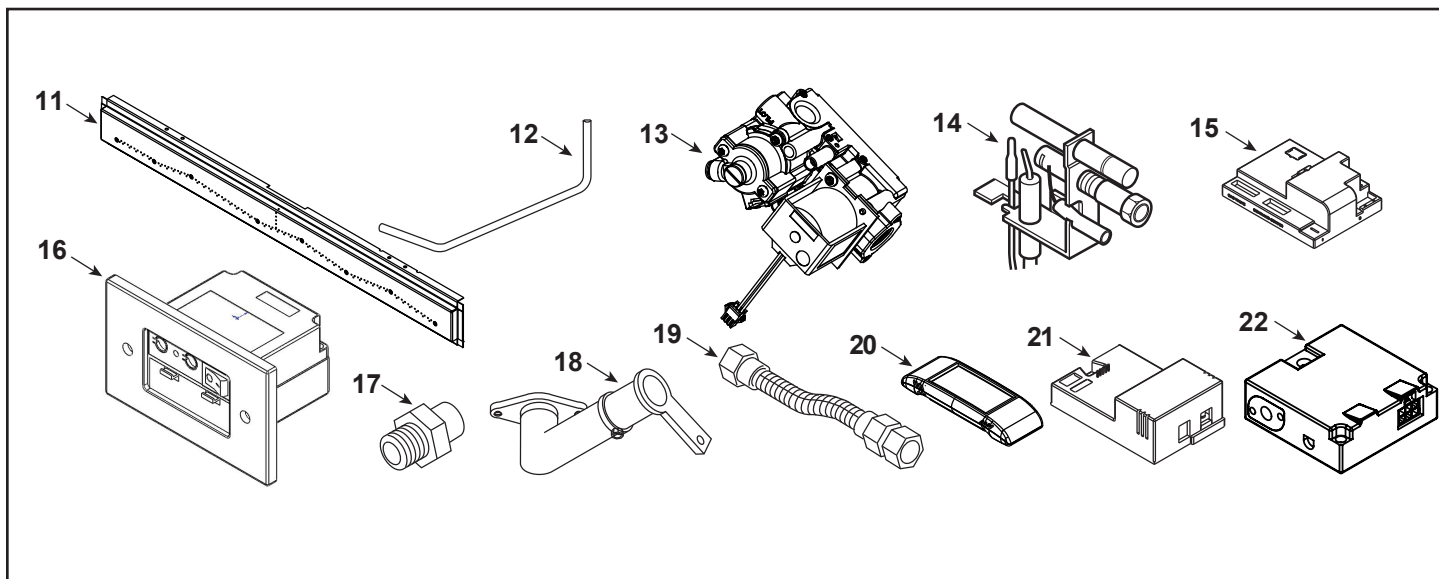

Stocked at Depot

ITEM	DESCRIPTION	COMMENTS	PART NUMBER	
1	Eye brow		SRV4116-135	
2	Screen Frame Assembly		20305693K	Y
3	Panel, Access Door		20305434K	
4	Deflection Glass		SRV20305432	Y
5	Porcelain Panel, Rear		20305461	
6	Porcelain Panel, Left		20305462	
7	Porcelain Panel Right		20305464	
8	Wire Harness		SRV78D1077	Y
9	Bulb Socket	Qty 13 req	SRV73D4521	
10	Bulb	15w (qty 12 req)	SRV4601-155	Y
		Top Light (90w)	SRV4602-302	Y
	Non Combustible/Cement Board		20305772	
	Junction Box Assembly		26D2128K	

**Stocked
at Depot**

ITEM	DESCRIPTION	COMMENTS	PART NUMBER		
11	Burner Assembly		20305656K	Y	
12	Tube, Tee to Valve	Qty 2 req	20305454K		
	Tube Tee to Injector		78D0090K	Y	
	Regulator Tube		20304913K		
	Pilot Tube		20306010K	Y	
13	Gas Valve Assembly		SRV4018-063	Y	
14	Pilot Assembly		SRV14D0473	Y	
	Pilot Regulator		SRV14D0469	Y	
15	Control Box		SRV80D0018	Y	
16	Command Center		SRV80D0005	Y	
17	Injector (Qty 2 req)		SRV57D0680		
18	Venturi (Qty 2 req)		45D0600		
19	Flexhose w/Shutoff Valve		SRV69D0030	Y	
20	Remote Transmitter (Full Funtion)		SRV-TSFSC		
21	AC Module		SRV80D0004	Y	
	Wire Valve/Control		SRV80D0010	Y	
	Wire AC Module		SRV80D0009		
	Wire, CC/CB 24" w/Power Leads		SRV20301889	Y	
	Wire, Thermocouple Module SCS		SRV20301890	Y	
	Wire, Piezo Assembly (Sensor Wire)		20303256K		
	Support, Glass (Painted)	Qty 2 req	20306020K		
	22	Thermocouple Module		SRV20303179	Y