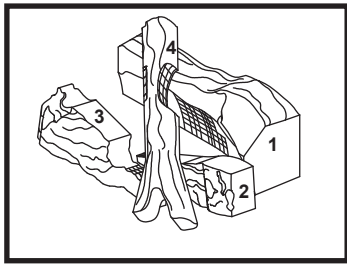

## Log Set Assembly

IMPORTANT: THIS IS DATED INFORMATION. Parts must be ordered from a dealer or distributor. **Hearth and Home Technologies does not sell directly to consumers.** Provide model number and serial number when requesting service parts from your dealer or distributor.

**Stocked  
at Depot**

ITEM	DESCRIPTION	COMMENTS	PART NUMBER
	Log Set Assembly	No longer available	LOGS-ATS
1	Log 1		SRV530-711
2	Log 2		SRV446-702
3	Log 3		SRV446-703
4	Log 4		SRV446-705
5	Burner NG	No longer available	438-328A
6	Log Grate	No longer available	438-360A
7	Base Refractory	No longer available	SRV438-700
8	Glass Door Assembly	No longer available	GLA-ATS
9	Decorative Front	No longer available	DF-ATS
10	Burner Orifice NG (#37A)	No longer available	079-830
	Burner Orifice LP (#52A)	No longer available	057-801
11	Junction Box	No longer available	040-250A