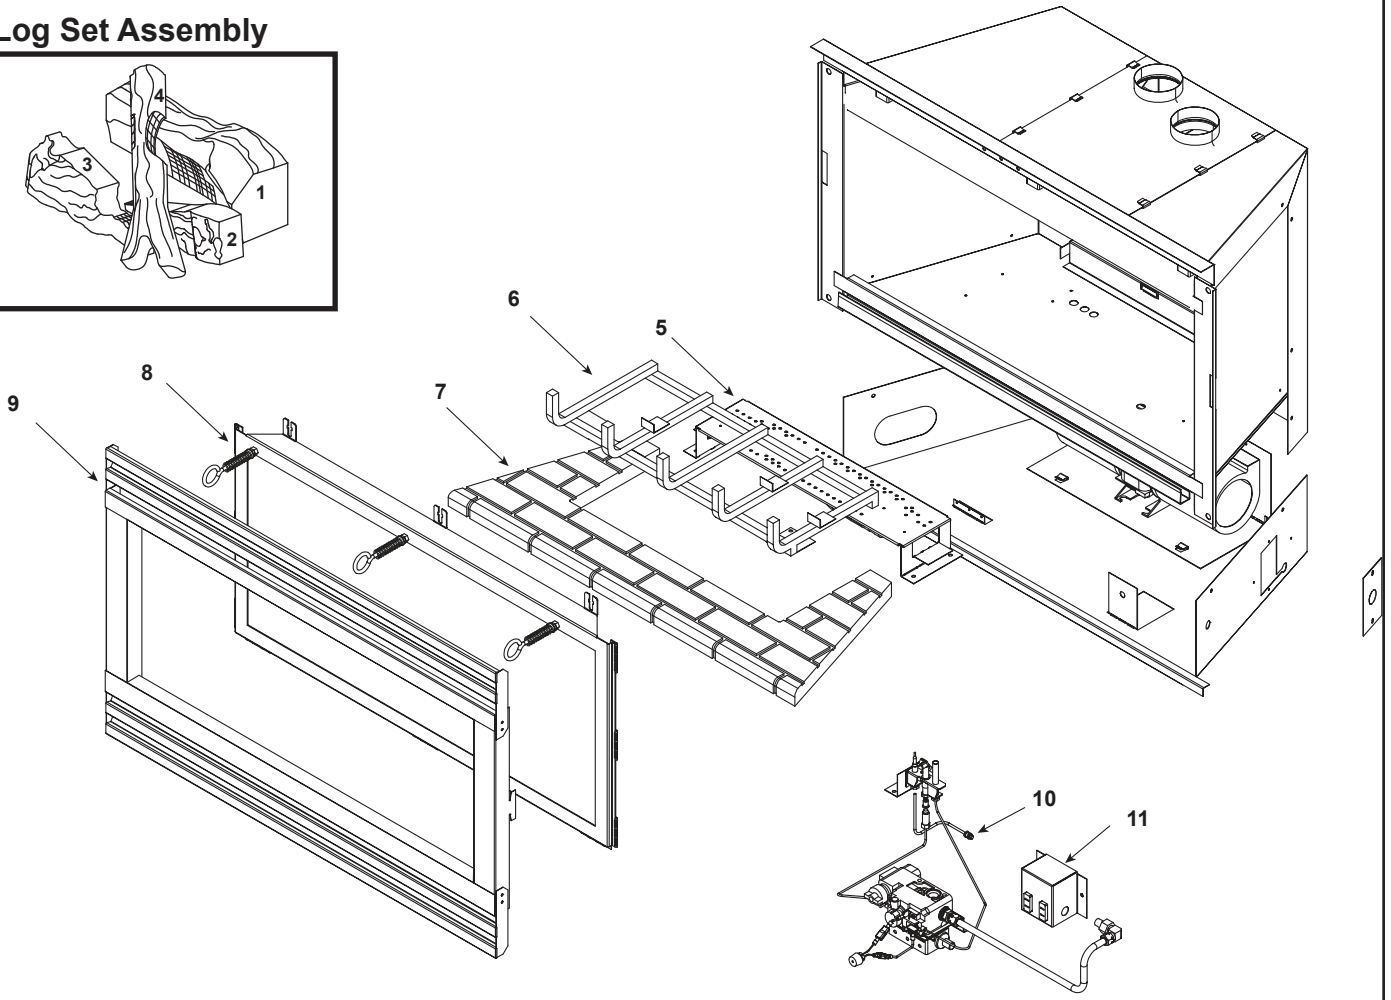

## Log Set Assembly

IMPORTANT: THIS IS DATED INFORMATION. Parts must be ordered from a dealer or distributor. **Hearth and Home Technologies does not sell directly to consumers.** Provide model number and serial number when requesting service parts from your dealer or distributor.

**Stocked  
at Depot**

ITEM	DESCRIPTION	COMMENTS	PART NUMBER
	Log Set Assembly	No longer available	LOGS-ATS
1	Log 1		SRV530-711
2	Log 2		SRV446-702
3	Log 3		SRV446-703
4	Log 4		SRV446-705
5	Burner NG	No longer available	438-328A
6	Log Grate	No longer available	438-360A
7	Base Refractory	No longer available	SRV438-700
8	Glass Door Assembly	No longer available	GLA-ATS
9	Decorative Front	No longer available	DF-ATS
10	Burner Orifice NG (#37A)	No longer available	079-830
	Burner Orifice LP (#52A)	No longer available	057-801
11	Junction Box	No longer available	040-250A